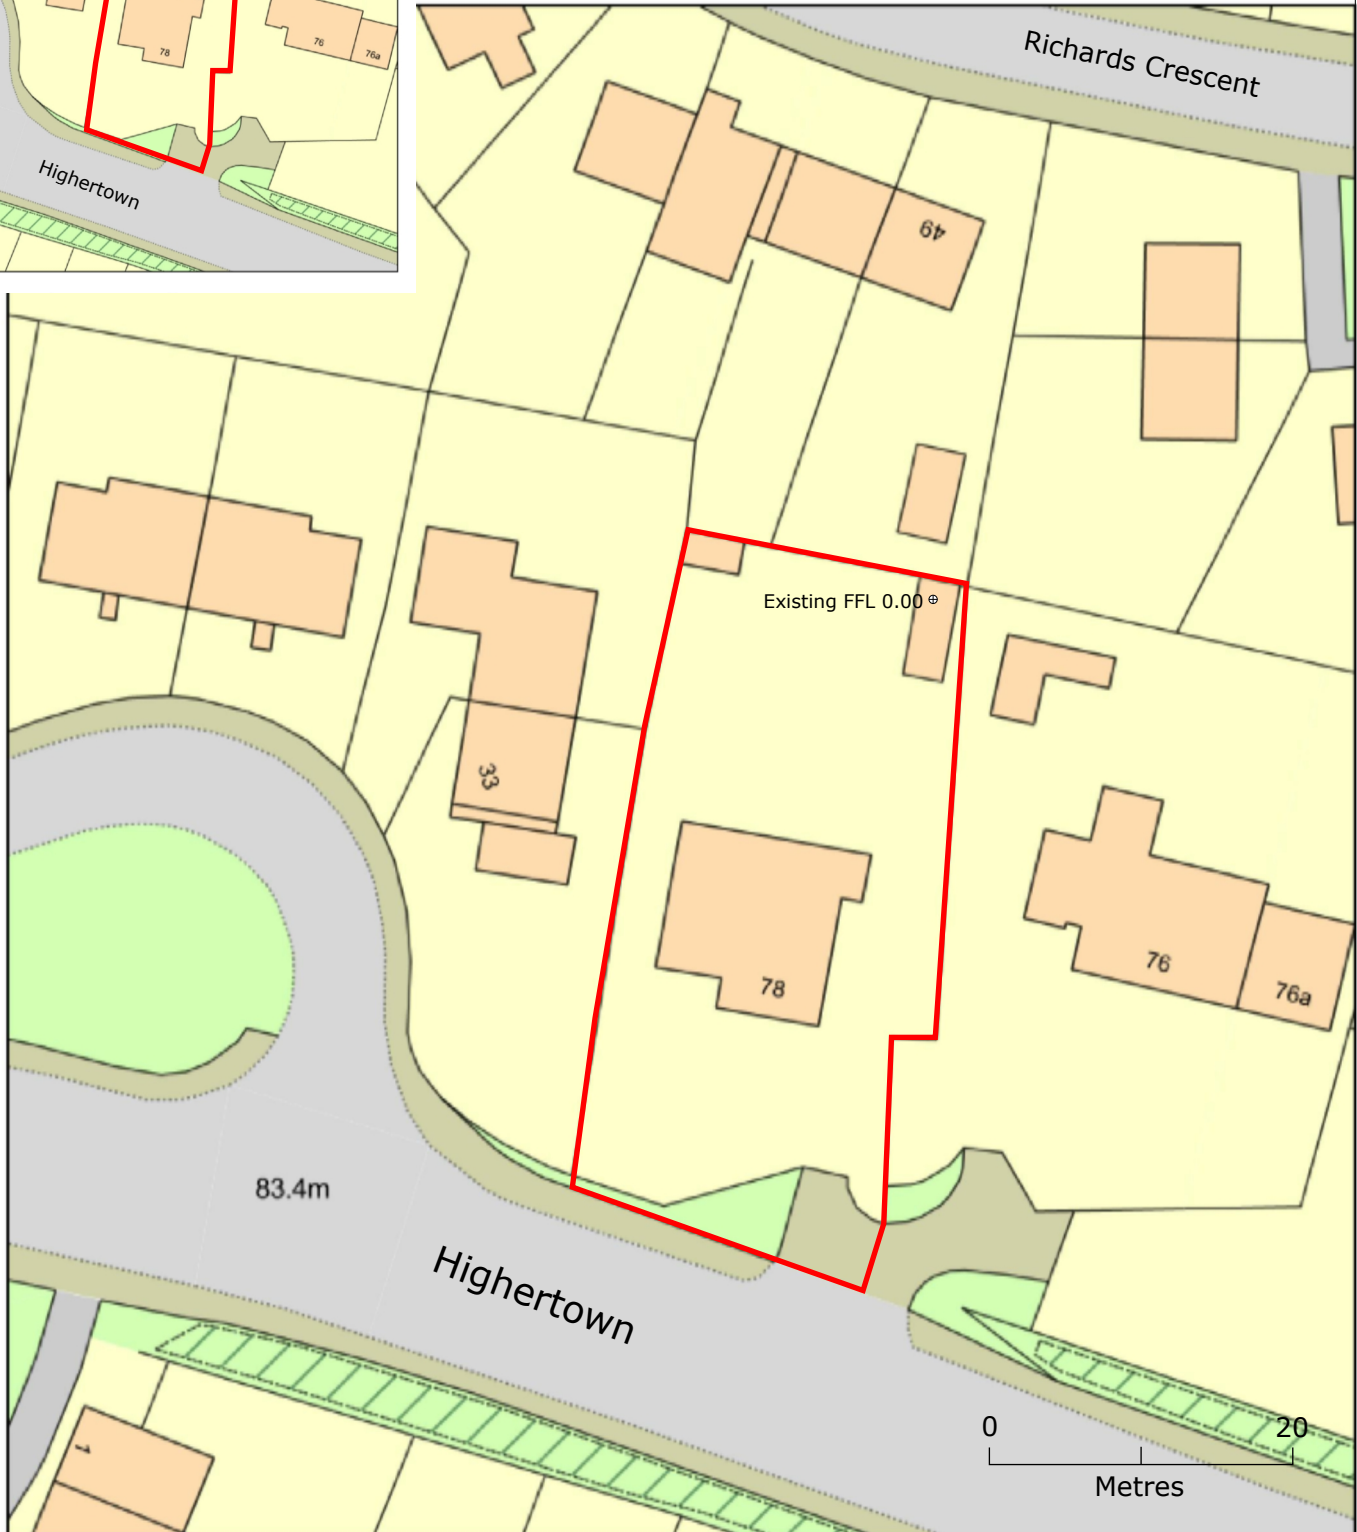

Location Plan 1:1250

Block Plan 1:500

Proposed alterations
78 Highertown
Truro

Title	Location and block plan
Drawing No.	RP 000
Date	Nov 2018
A4	1:500 1:1250