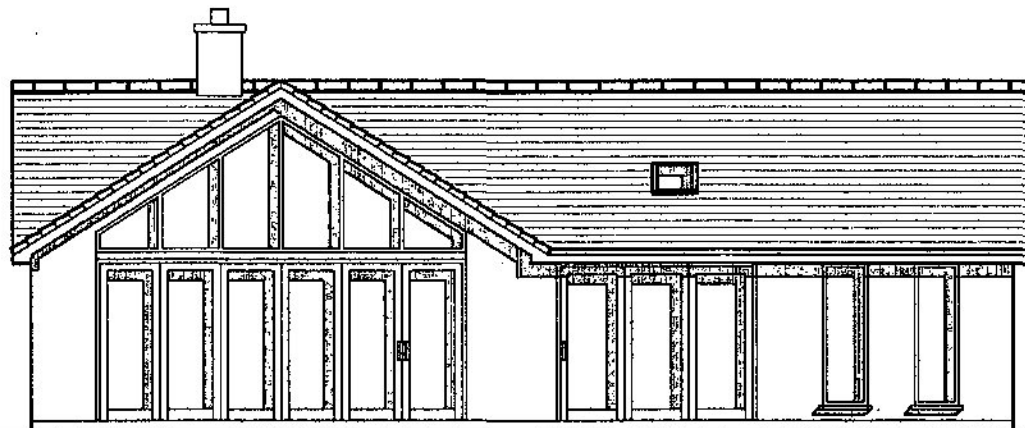

North West Elevation

South West Elevation

South East Elevation

North East Elevation

This Drawing Is Copyright
Contractors Must Check Dimensions On site
Only Figured Dimensions Are To Be Used

DO NOT SCALE FROM DRAWING FOR CONSTRUCTION PURPOSES

Project Title:	Rev	Description	Date
Extension			
Drawing Title: Proposed Elevations			
Clients Name			
Site Address: Tranquil, 7 Little Gregwartha, Four Lanes, Redruth.			

Notes:

Drawing Number:	DS 280221/04a
Drawn By:	
Checked By:	
Scale:	1:100 @ A3