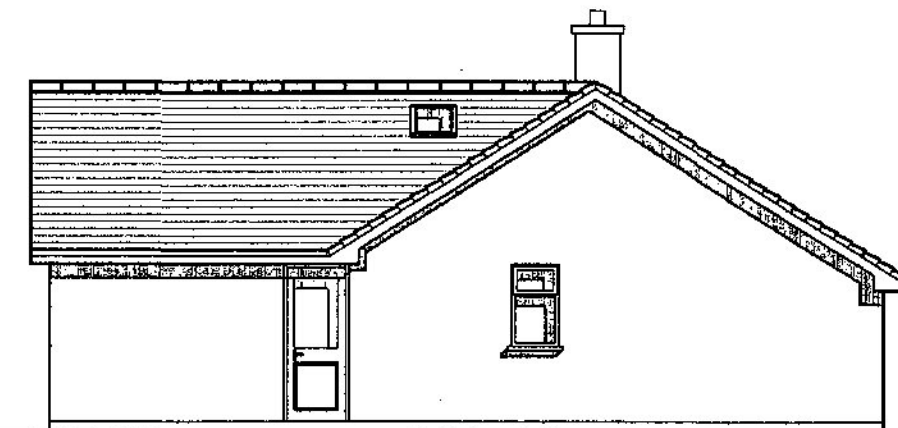

North West Elevation

South West Elevation

South East Elevation

North East Elevation

This Drawing Is Copyright
Contractors Must Check Dimensions On site
Only Figured Dimensions Are To Be Used

DO NOT SCALE FROM DRAWING FOR CONSTRUCTION PURPOSES

Project Title:	Rev	Description	Date
Extension			
Drawing Title: Proposed Elevations			
Clients Name			
Site Address: Tranquil, 7 Little Gregwartha, Four Lanes, Redruth.			

Notes:

Drawing Number:	DS 280221/04a
Drawn By:	
Checked By:	
Scale:	1:100 @ A3