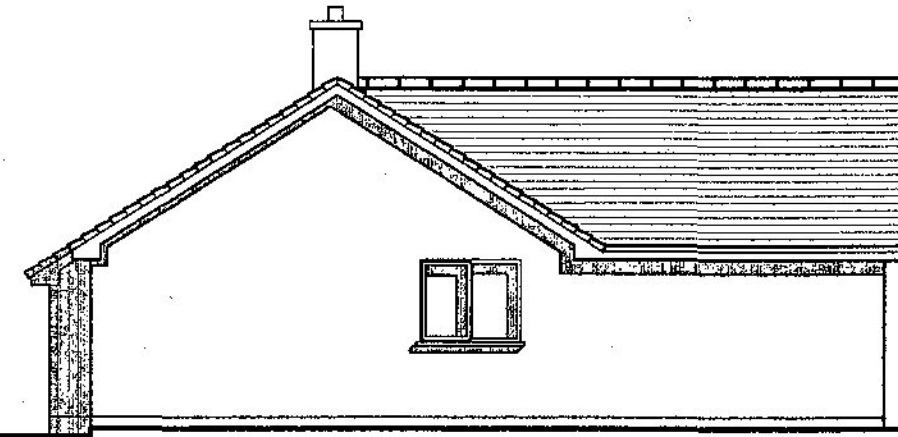

North West Elevation

South West Elevation

South East Elevation

North East Elevation

This Drawing Is Copyright
Contractors Must Check Dimensions On site
Only Figured Dimensions Are To Be Used

DO NOT SCALE FROM DRAWING FOR CONSTRUCTION PURPOSES

Project Title:	Rev	Description	Date
Extension			
Drawing Title: Proposed Elevations			
Clients Name			
Site Address: Tranquil, 7 Little Gregwartha, Four Lanes, Redruth.			

Notes:

Drawing Number:	DS 280221/04a
Drawn By:	
Checked By:	
Scale:	1:100 @ A3