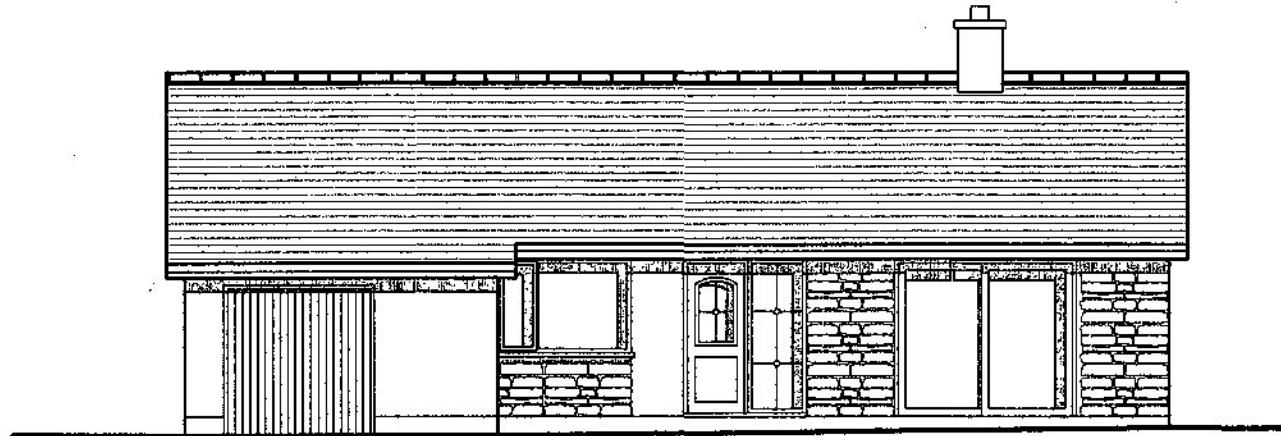

Existing Elevations
1:50

15 MAR 2021

North West Elevation

South West Elevation

South East Elevation

North East Elevation

<p>This Drawing Is Copyright Contractors Must Check Dimensions On site Only Figured Dimensions Are To Be Used</p> <p>DO NOT SCALE FROM DRAWING FOR CONSTRUCTION PURPOSES</p>	Project Title; Extension	Rev	Description	Date	Notes;	Drawing Number; DS 280221/01	13 Little Gregwartha, Four Lanes, Redruth, Cornwall. TR16 6LN Tel: (01209) 211794	 DS Designs
	Drawing Title; Existing Elevations					Drawn By;		
	Clients Name					Checked By;		
	Site Address; Tranquil, 7 Little Gregwartha, Four Lanes, Redruth.					Scale; 1:100 @ A3		