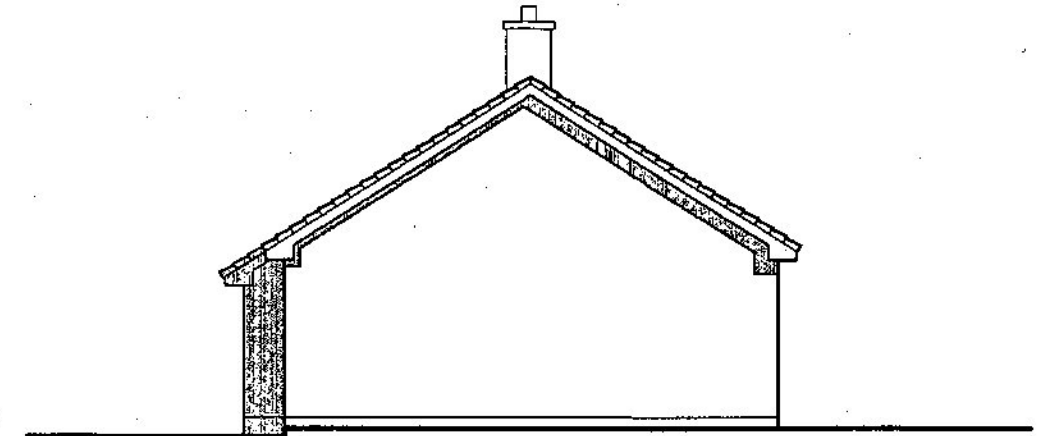

Existing Elevations
1:50

15 MAR 2021

North West Elevation

South West Elevation

South East Elevation

North East Elevation

<p>This Drawing Is Copyright Contractors Must Check Dimensions On site Only Figured Dimensions Are To Be Used</p> <p>DO NOT SCALE FROM DRAWING FOR CONSTRUCTION PURPOSES</p>	Project Title; Extension	Rev	Description	Date	Notes;	Drawing Number; DS 280221/01	13 Little Gregwartha, Four Lanes, Redruth, Cornwall. TR16 6LN Tel: (01209) 211794	 DS Designs
	Drawing Title; Existing Elevations					Drawn By;		
	Clients Name					Checked By;		
	Site Address; Tranquil, 7 Little Gregwartha, Four Lanes, Redruth.					Scale; 1:100 @ A3		