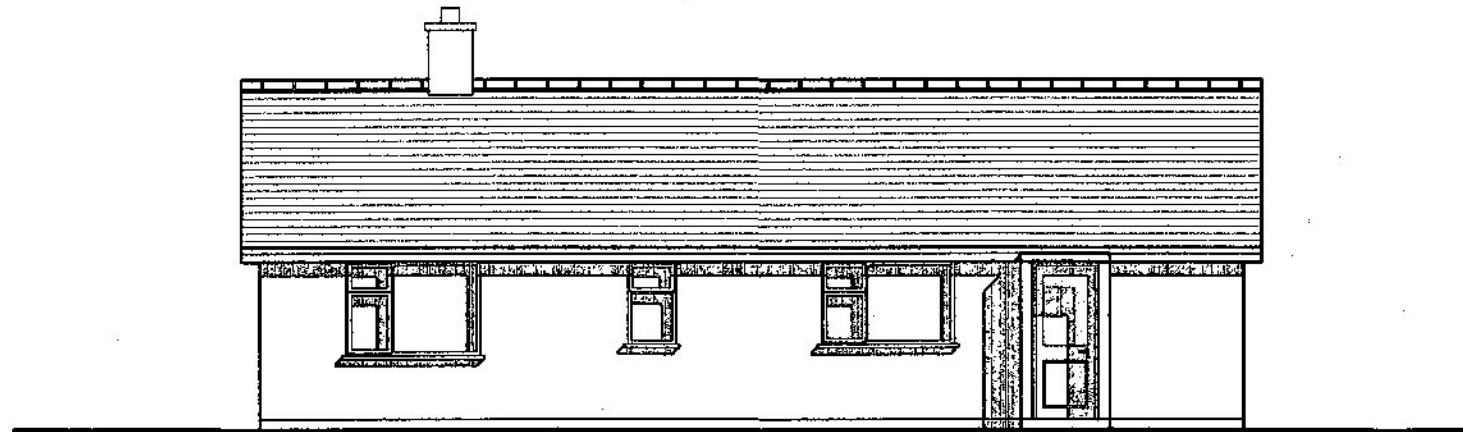

Existing Elevations
1:50

15 MAR 2021

North West Elevation

South West Elevation

South East Elevation

North East Elevation

<p>This Drawing Is Copyright Contractors Must Check Dimensions On site Only Figured Dimensions Are To Be Used</p> <p>DO NOT SCALE FROM DRAWING FOR CONSTRUCTION PURPOSES</p>	Project Title; Extension	Rev	Description	Date	Notes;	Drawing Number; DS 280221/01	13 Little Gregwartha, Four Lanes, Redruth, Cornwall. TR16 6LN Tel: (01209) 211794	 DS Designs
	Drawing Title; Existing Elevations					Drawn By;		
	Clients Name					Checked By;		
	Site Address; Tranquil, 7 Little Gregwartha, Four Lanes, Redruth.					Scale; 1:100 @ A3		