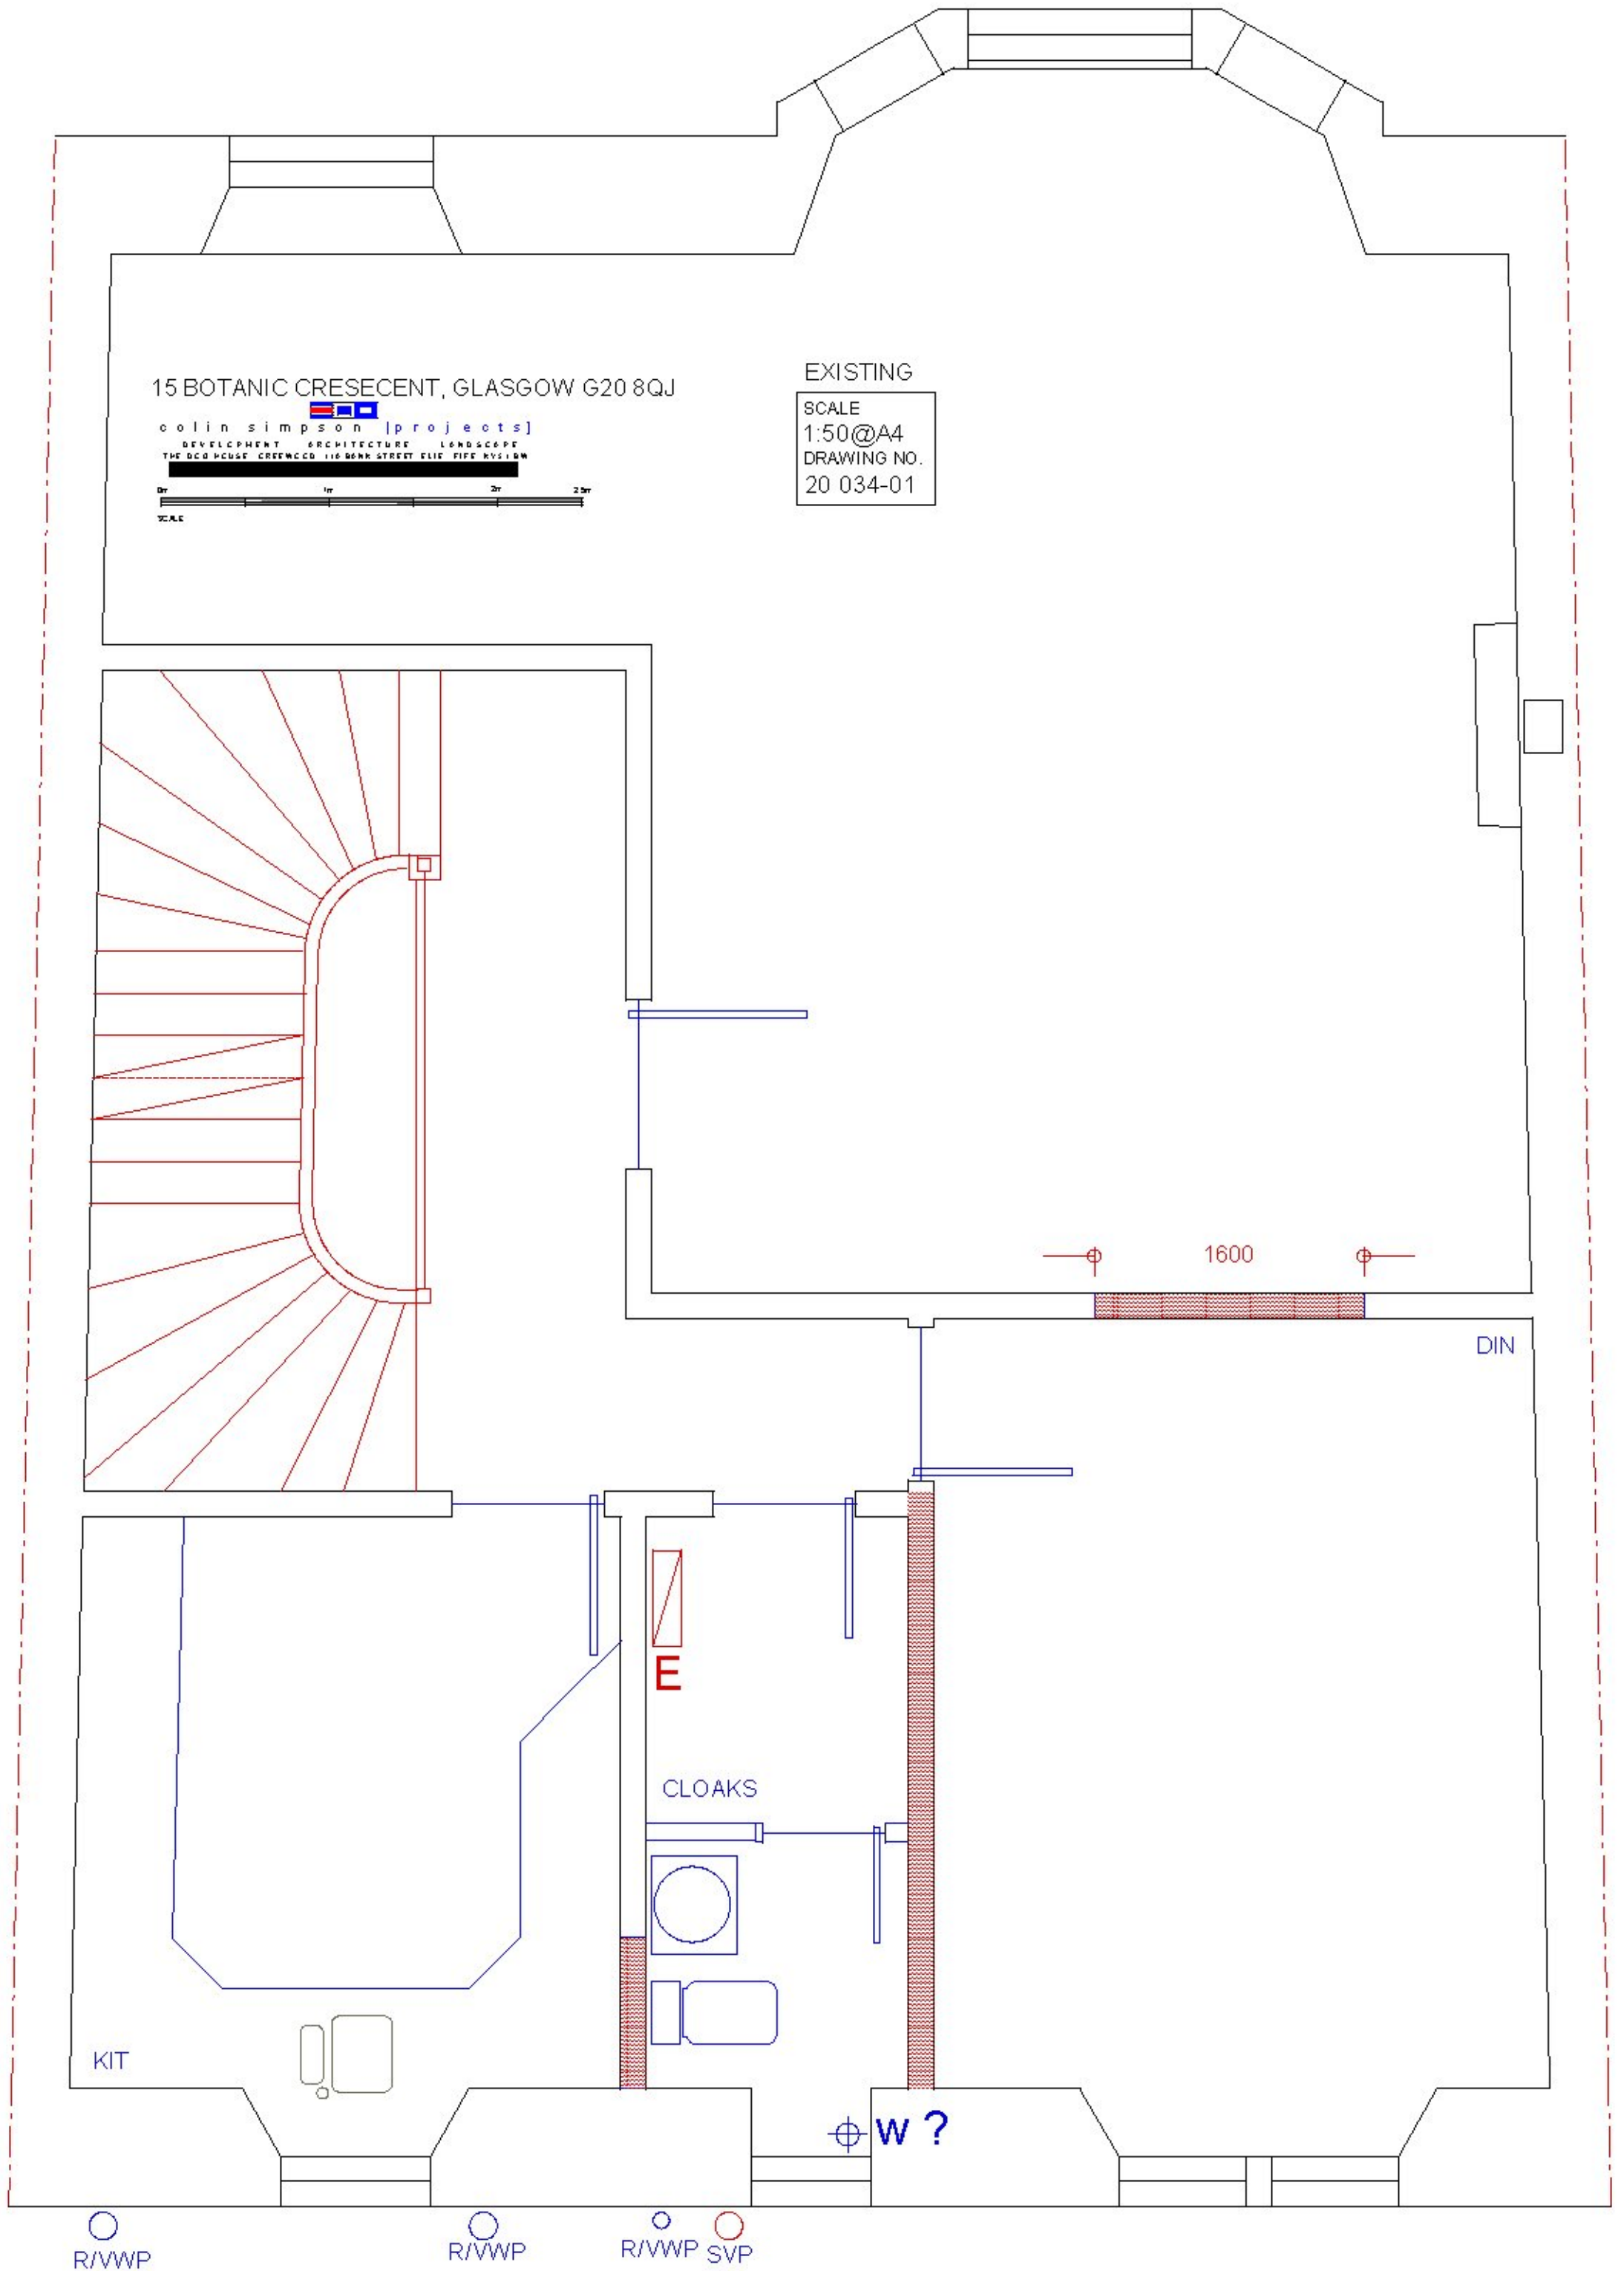

15 BOTANIC CRESECENT, GLASGOW G20 8QJ

colin simpson [projects]  
DEVELOPMENT ARCHITECTURE LANDSCAPE  
THE BDO HOUSE CRESCENT, 116 BONA STREET FLIC DIFE KY15 1JW

EXISTING

SCALE  
1:50@A4  
DRAWING NO.  
20 034-01

R/VWP

R/VWP

R/VWP

SVP