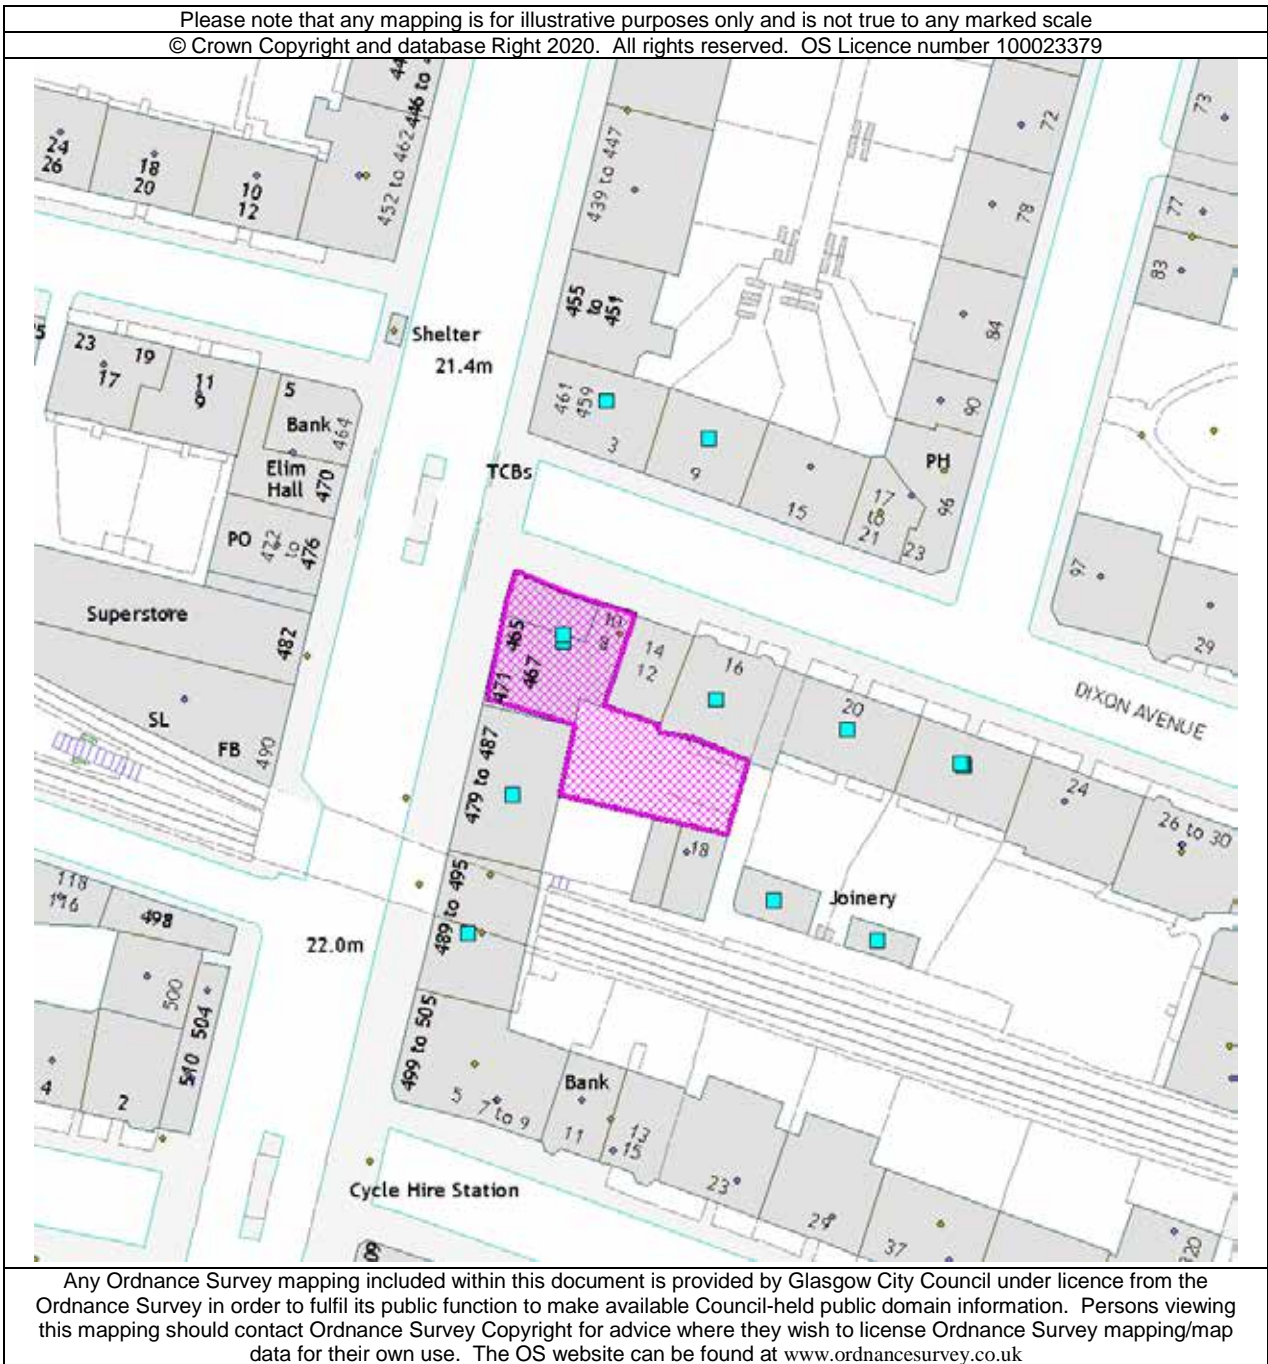

21/01009/FUL

Flat 2/3 8 Dixon Avenue Glasgow G42 8ED

NEIGHBOURING LAND TO BE NOTIFIED

None

NEIGHBOURS NOTIFIED

1. Store 18 Dixon Avenue Glasgow G42 8ED
2. Flat 3/1 9 Dixon Avenue Glasgow G42 8EB
3. Flat B/2 22 Dixon Avenue Glasgow G42 8EE
4. Flat B/1 22 Dixon Avenue Glasgow G42 8EE
5. Flat 2/1 3 Dixon Avenue Glasgow G42 8EB
6. Flat 3/1 3 Dixon Avenue Glasgow G42 8EB
7. Flat 2/2 9 Dixon Avenue Glasgow G42 8EB
8. Flat 3/2 9 Dixon Avenue Glasgow G42 8EB
9. Flat 0/1 22 Dixon Avenue Glasgow G42 8EE
10. Flat 2/2 22 Dixon Avenue Glasgow G42 8EE
11. Flat 1/2 22 Dixon Avenue Glasgow G42 8EE
12. Flat 3/1 493 Victoria Road Glasgow G42 8RL
13. Flat 2/1 493 Victoria Road Glasgow G42 8RL
14. 495 Victoria Road Glasgow G42 8RL
15. Flat 1/1 22 Dixon Avenue Glasgow G42 8EE
16. Flat 1/2 9 Dixon Avenue Glasgow G42 8EB
17. Flat 1/1 493 Victoria Road Glasgow G42 8RL
18. Flat 3/2 493 Victoria Road Glasgow G42 8RL
19. Flat 2/2 493 Victoria Road Glasgow G42 8RL
20. Flat 1/2 493 Victoria Road Glasgow G42 8RL
21. 491 Victoria Road Glasgow G42 8RL
22. 489 Victoria Road Glasgow G42 8RL
23. 461 Victoria Road Glasgow G42 8RW
24. 459 Victoria Road Glasgow G42 8RW
25. Flat 2/1 22 Dixon Avenue Glasgow G42 8EE
26. Flat 0/2 22 Dixon Avenue Glasgow G42 8EE
27. Flat 2/2 3 Dixon Avenue Glasgow G42 8EB
28. Flat 3/2 3 Dixon Avenue Glasgow G42 8EB
29. Flat 0/2 3 Dixon Avenue Glasgow G42 8EB
30. Flat 1/2 3 Dixon Avenue Glasgow G42 8EB
31. Flat 1/1 3 Dixon Avenue Glasgow G42 8EB
32. Flat 0/2 9 Dixon Avenue Glasgow G42 8EB
33. Flat 1/1 9 Dixon Avenue Glasgow G42 8EB
34. Flat 0/1 9 Dixon Avenue Glasgow G42 8EB
35. Flat 2/1 9 Dixon Avenue Glasgow G42 8EB
36. Flat 3/1 22 Dixon Avenue Glasgow G42 8EE
37. Flat 3/2 22 Dixon Avenue Glasgow G42 8EE
38. Flat 0/2 Room C 20 Dixon Avenue Glasgow G42 8ED
39. Flat 0/2 Room B 20 Dixon Avenue Glasgow G42 8ED
40. Flat 0/2 Room A 20 Dixon Avenue Glasgow G42 8ED
41. Flat B/1 16 Dixon Avenue Glasgow G42 8ED
42. Joiners Workshop 18 Dixon Avenue Glasgow G42 8ED
43. Flat 0/2 20 Dixon Avenue Glasgow G42 8ED
44. Flat 2/2 16 Dixon Avenue Glasgow G42 8ED
45. Flat 2/1 16 Dixon Avenue Glasgow G42 8ED
46. 10 Dixon Avenue Glasgow G42 8ED
47. Flat 1/2 16 Dixon Avenue Glasgow G42 8ED