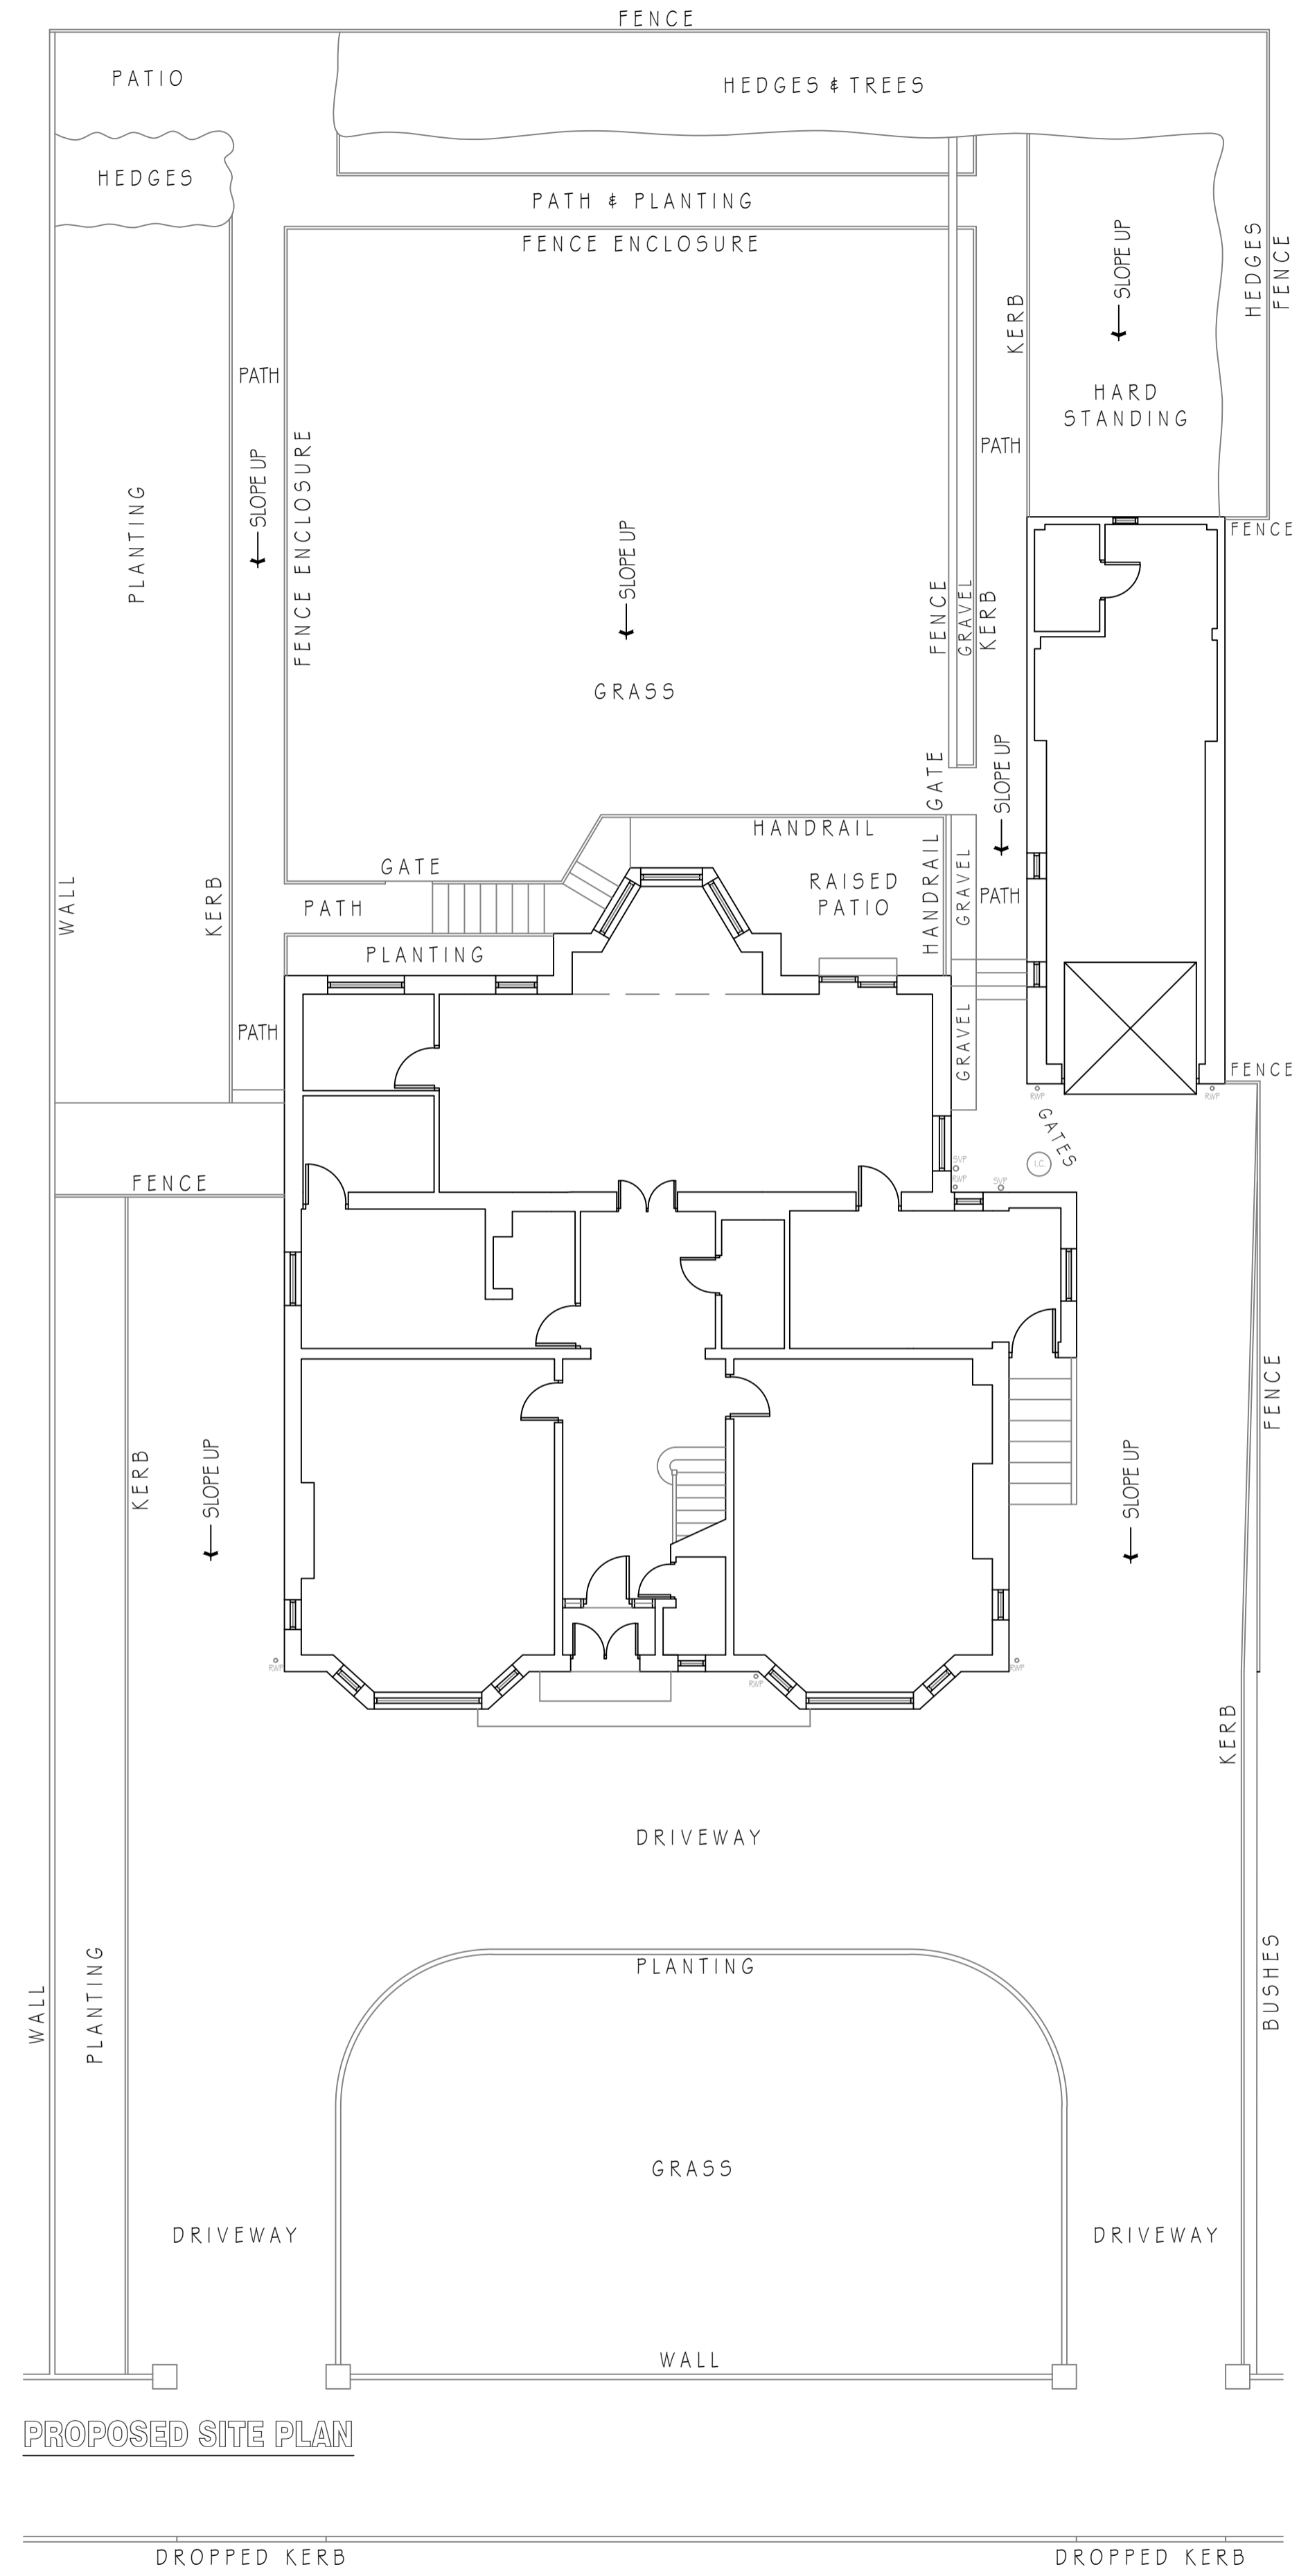

EXISTING SITE PLAN

PROPOSED SITE PLAN

NEIDPATH ROAD EAST

NEIDPATH ROAD EAST

Drawing Title: EXISTING & PROPOSED SITE PLAN				Project Title: 9 NEIDPATH ROAD EAST, GIFFNOCK, G46 6TX				Rev. A1	Date: 06.04.21	Description: ISSUED FOR INFORMATION	Rev.	Date.	Description.	Rev.	Date.	Description.
Scale: 1:100 @A1	Drawn: JC	Check: JC	Date: FEB 2021	Drawing No. 2021.02	Rev. A1	Do not scale All dimensions in mm										