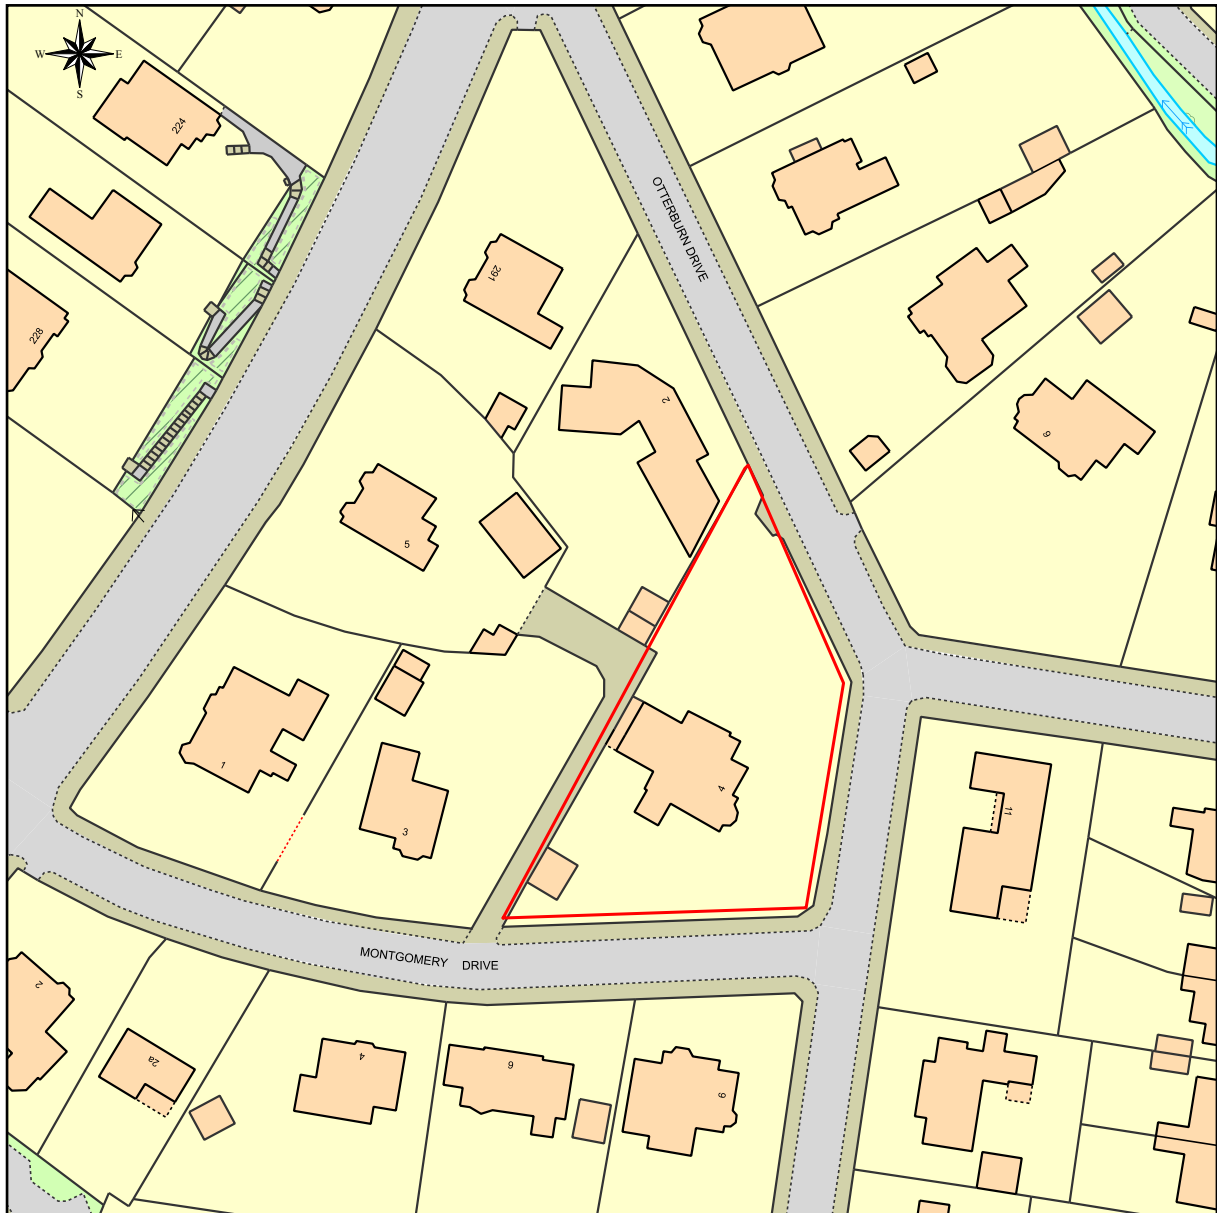

Tree Trimming & Felling

This Plan includes the following Licensed Data: OS MasterMap Colour PDF Location Plan by the Ordnance Survey National Geographic Database and incorporating surveyed revision available at the date of production. Reproduction in whole or in part is prohibited without the prior permission of Ordnance Survey. The representation of a road, track or path is no evidence of a right of way. The representation of features, as lines is no evidence of a property boundary. © Crown copyright and database rights, 2020. Ordnance Survey 0100031673

0m 20m 40m 60m 80m 100m

Scale: 1:1250, paper size: A4

4 Otterburn Drive Giffnock G46 6UJ

Location Map

emapsite[™]
plans

Prepared by: Gillian Dowie, 15-06-2020