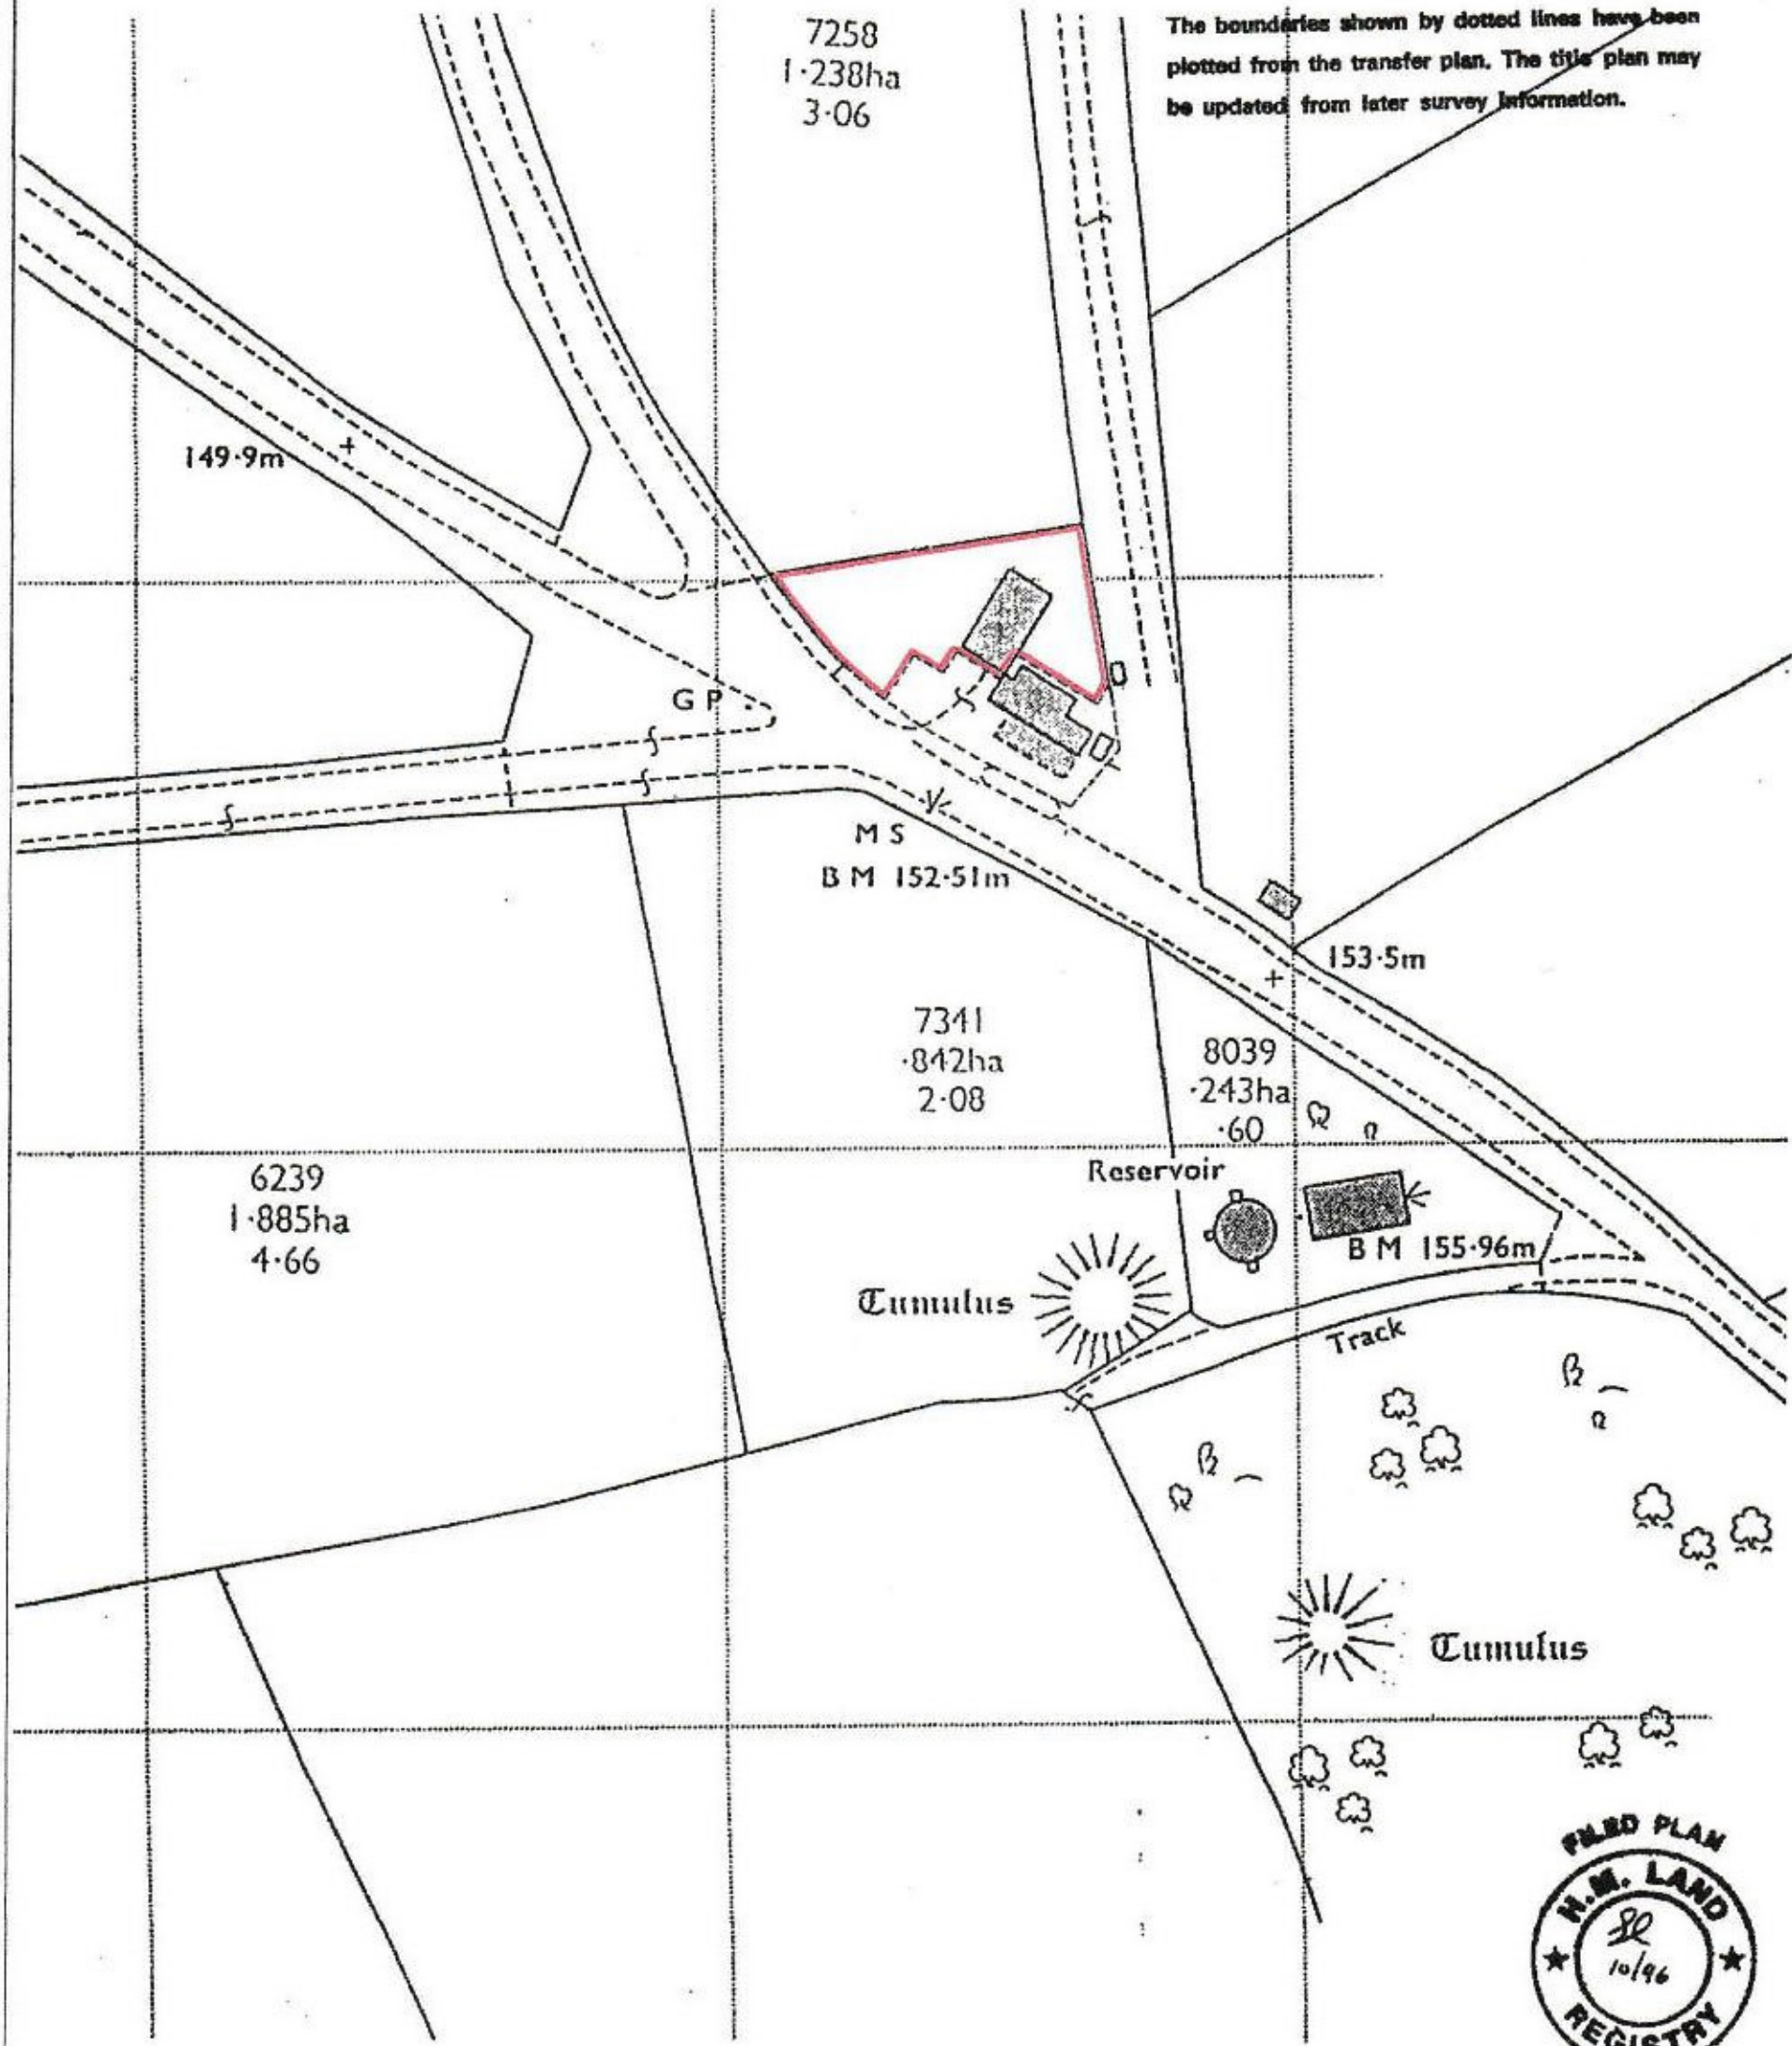

H.M. LAND REGISTRY		TITLE NUMBER	
		CL 119033	
ORDNANCE SURVEY PLAN REFERENCE	SW7248	SECTION	Scale 1/1250 Enlarged from 1/2500
COUNTY CORNWALL	DISTRICT	CARRICK	© Crown copyright

This is a copy of the title plan on 2 MAR 2021 at 11:24:34. This copy does not take account of any application made after that time even if still pending in HM Land Registry when this copy was issued.

This copy is not an 'Official Copy' of the title plan. An official copy of the title plan is admissible in evidence in a court to the same extent as the original. A person is entitled to be indemnified by the registrar if he or she suffers loss by reason of a mistake in an official copy. If you want to obtain an official copy, the HM Land Registry web site explains how to do this.

HM Land Registry endeavours to maintain high quality and scale accuracy of title plan images. The quality and accuracy of any print will depend on your printer, your computer and its print settings. This title plan shows the general position, not the exact line, of the boundaries. It may be subject to distortions in scale. Measurements scaled from this plan may not match measurements between the same points on the ground.