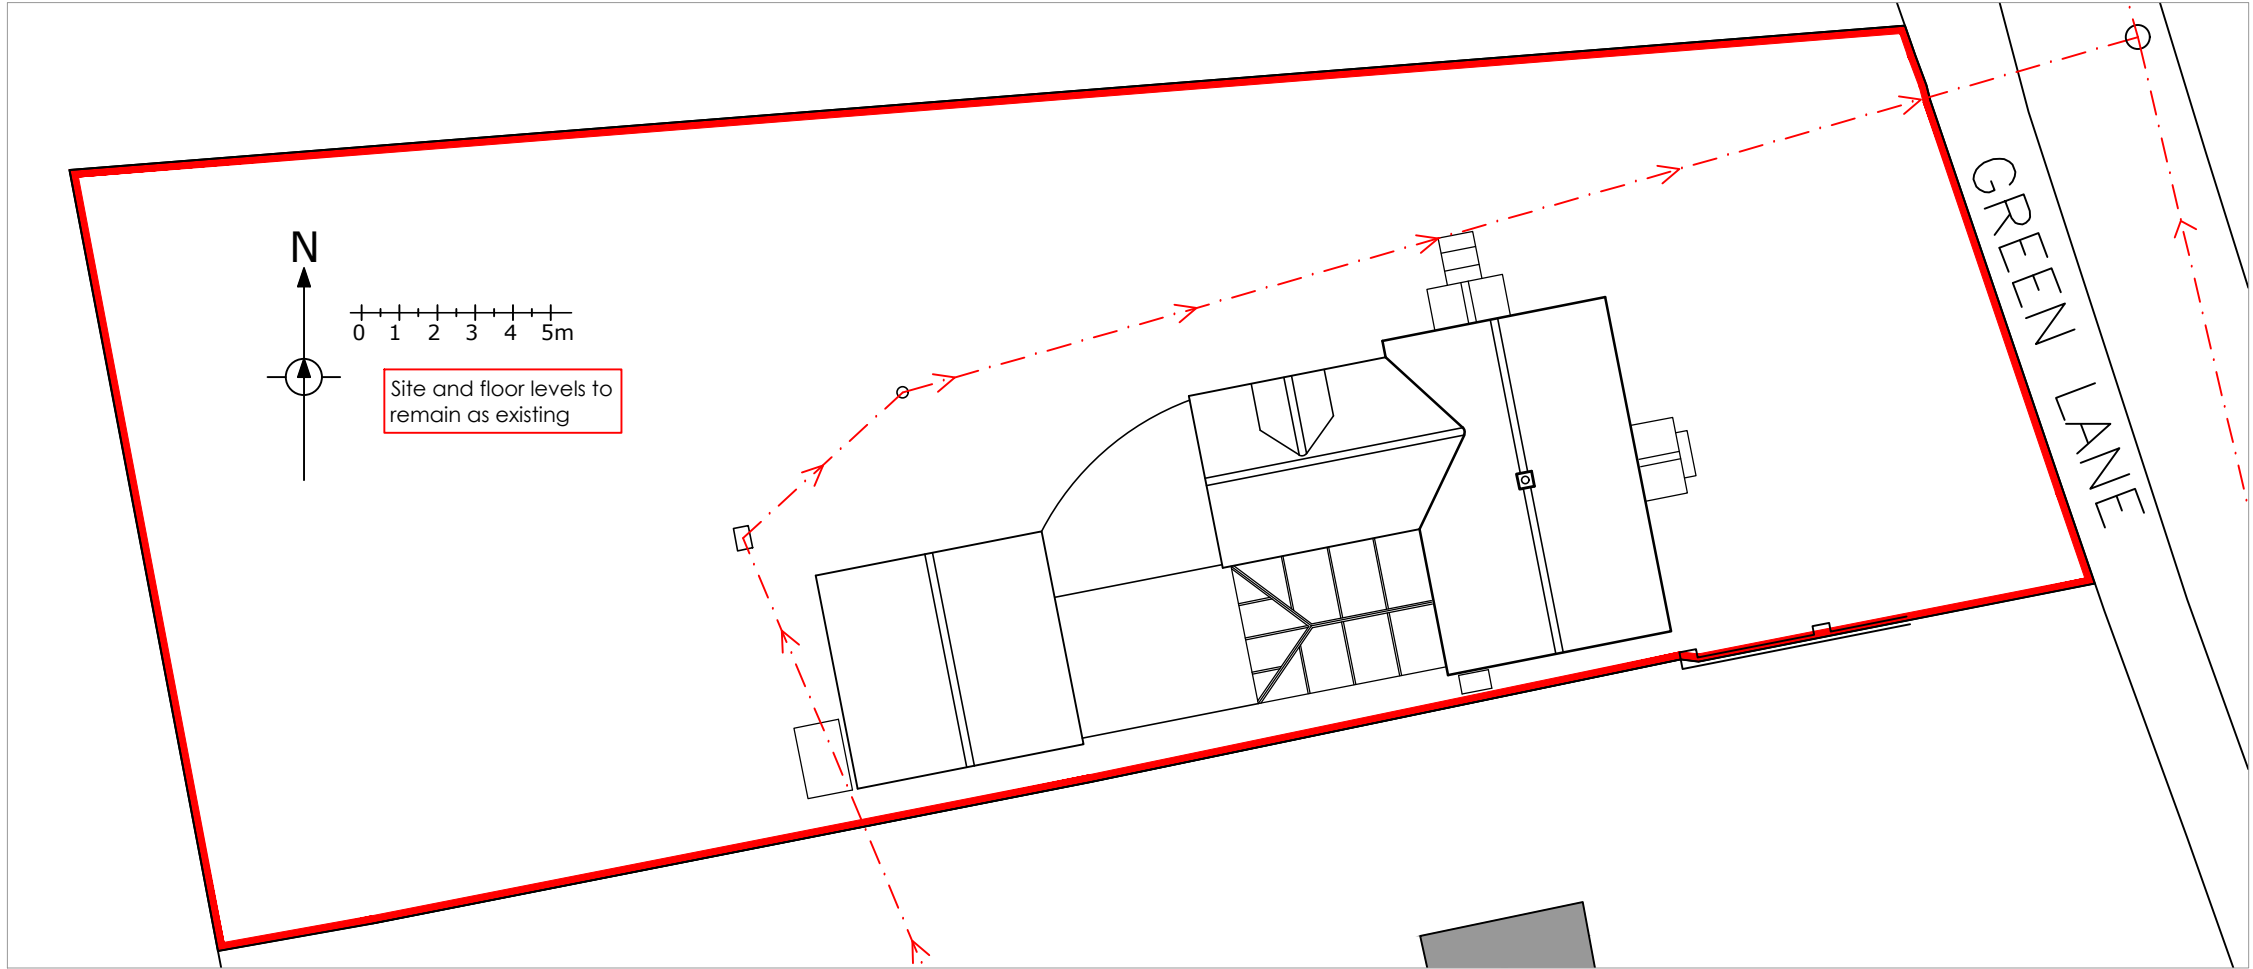

Location Plan 1:1250

Revision:	Date:	Description:
 VERTEX ARCHITECTURE		
info@vertexarchitecture.co.uk 01485 532286 www.vertexarchitecture.co.uk 72A Westgate, Hunstanton, Norfolk PE36 5EP		
Project: Mulberry Cottage, 13 Green Lane, Thornham, PE36 6NQ		
Subject: Extension & Alterations Existing Site & Location Plans		
Date:	Scale:	
November 2020	1:200, 1:1250 @A3	
Project No.:	Drawing No.:	Revision:
20178	02	

Site Plan 1:200