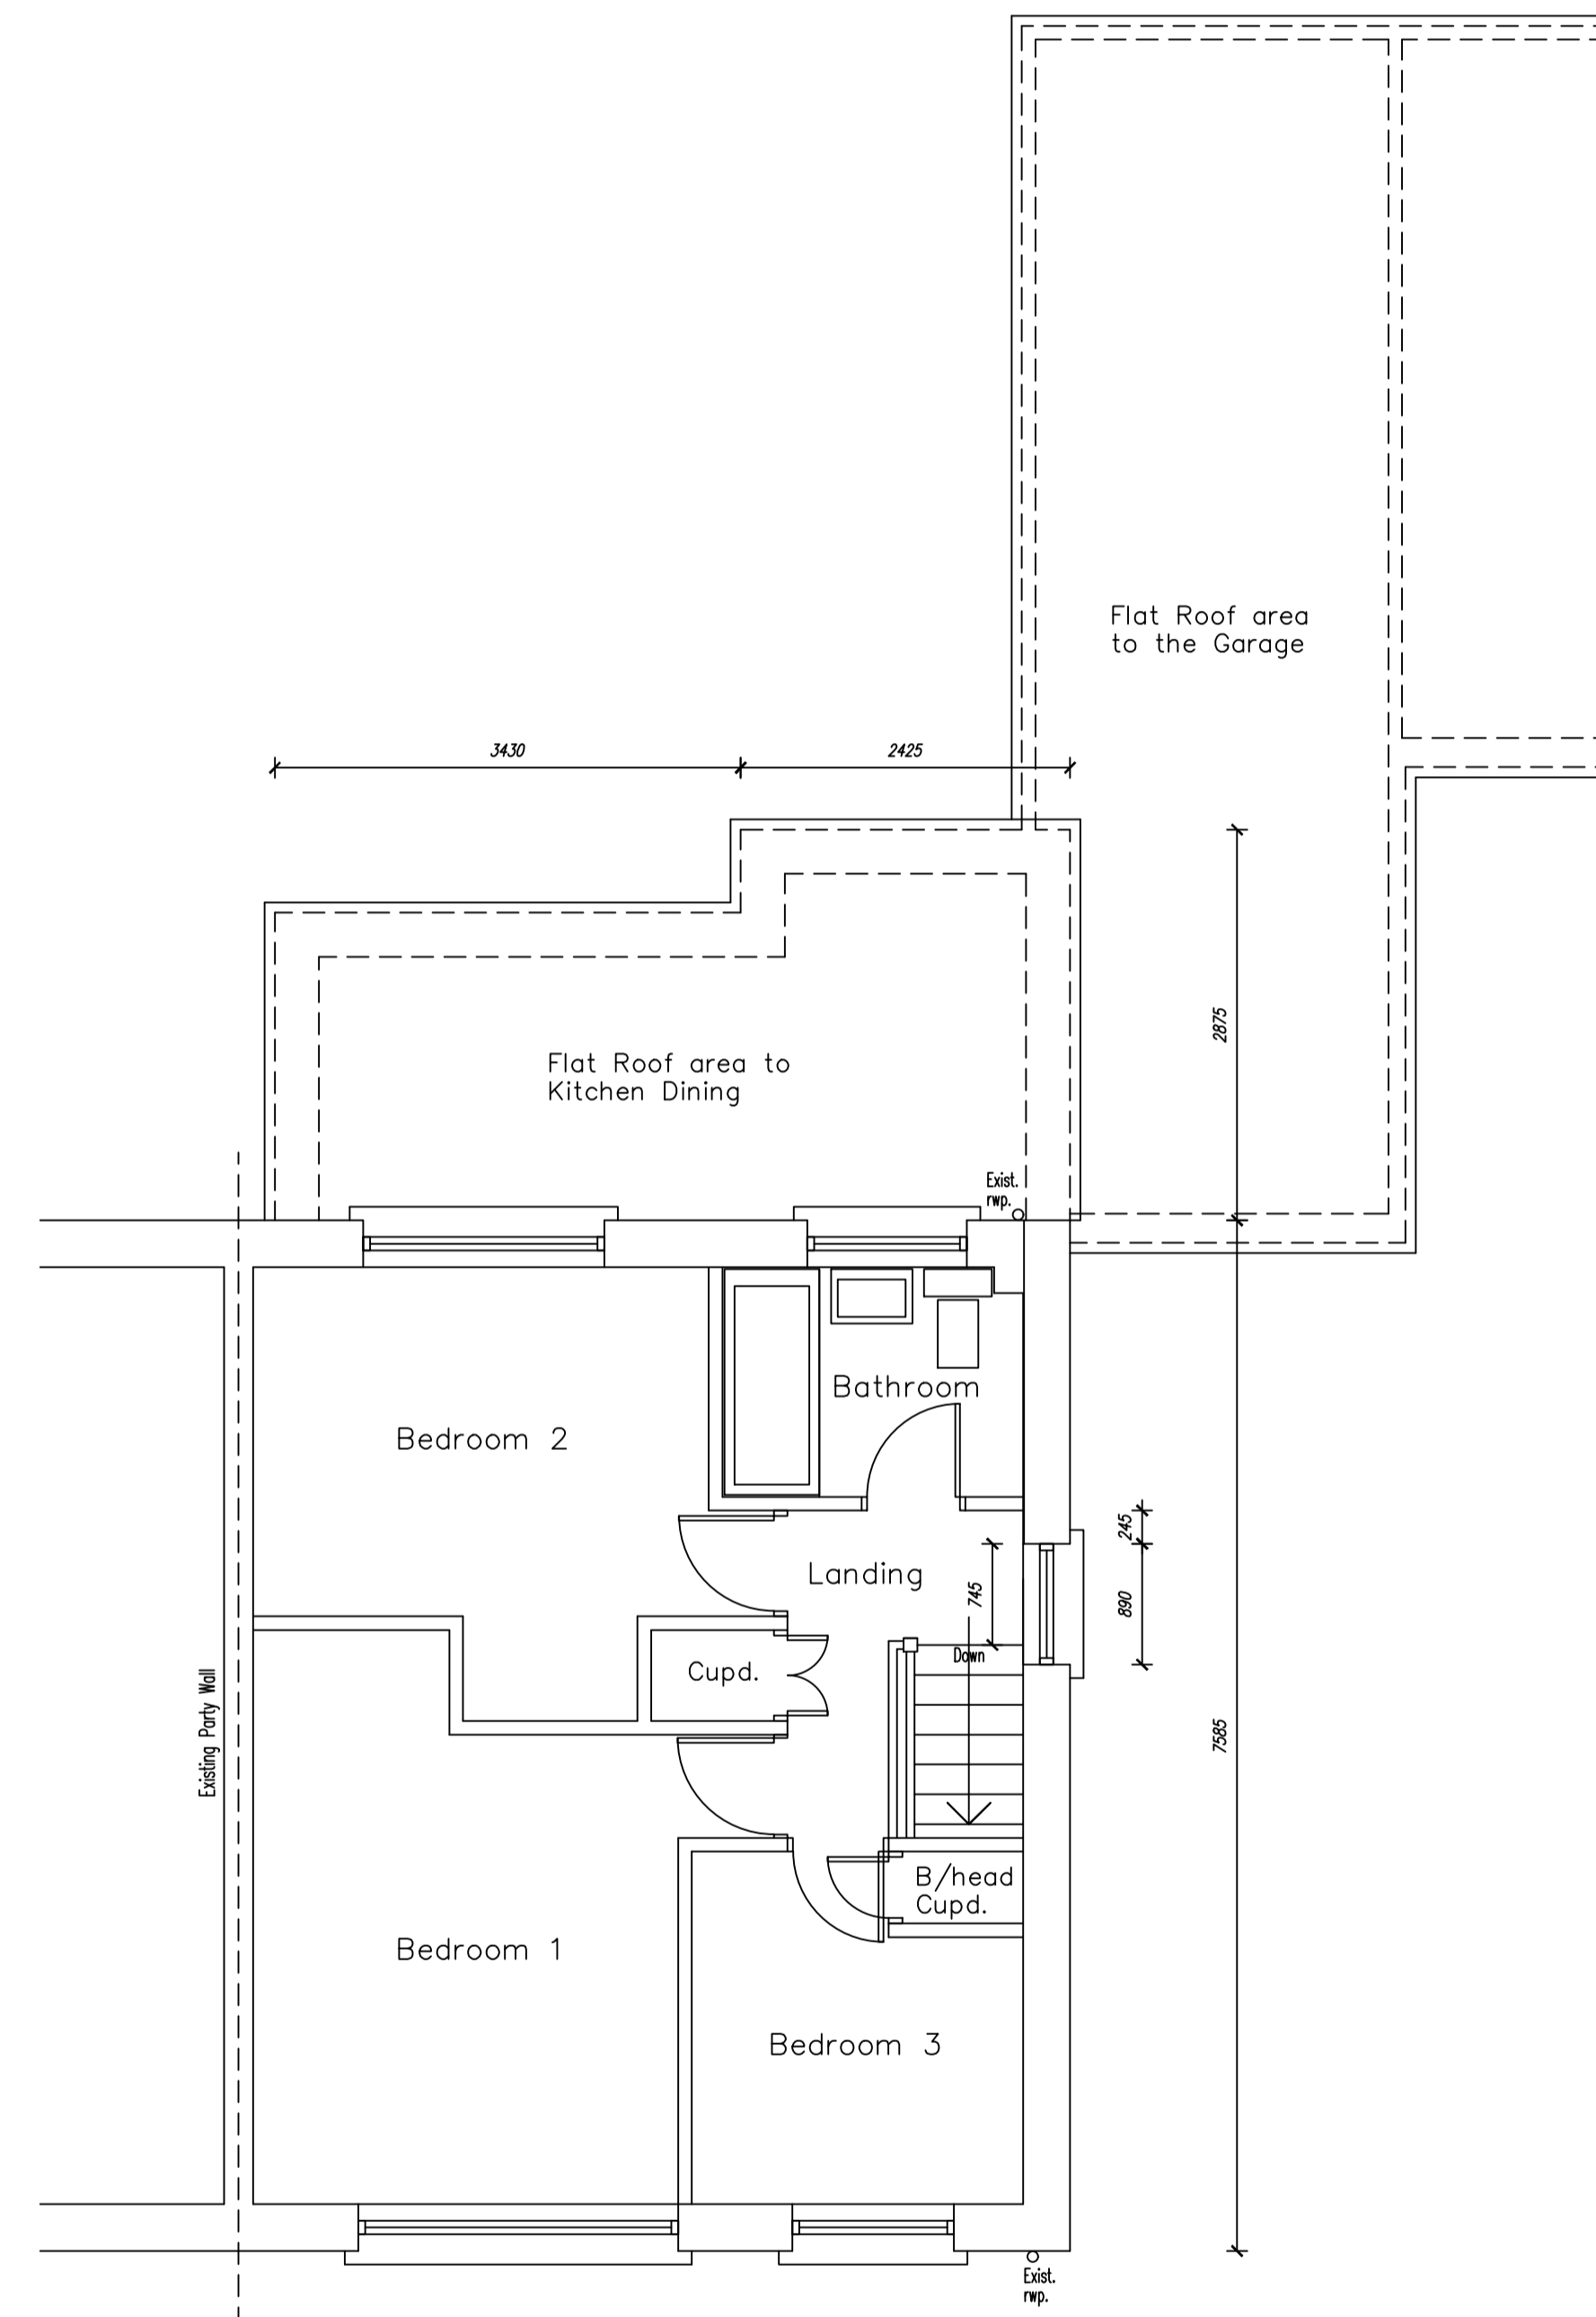

Existing Ground Floor Plan

Existing First Floor Plan

Drawn: P.J.K.	Drwg No: PK-CP-100-2
Scale: 1:50	Date: 04/04/2021
Client: Mr & Mrs Craig Pickup 14, South Parade, Blackpool. FY5 3NP	
Title: Existing Floor Plans	