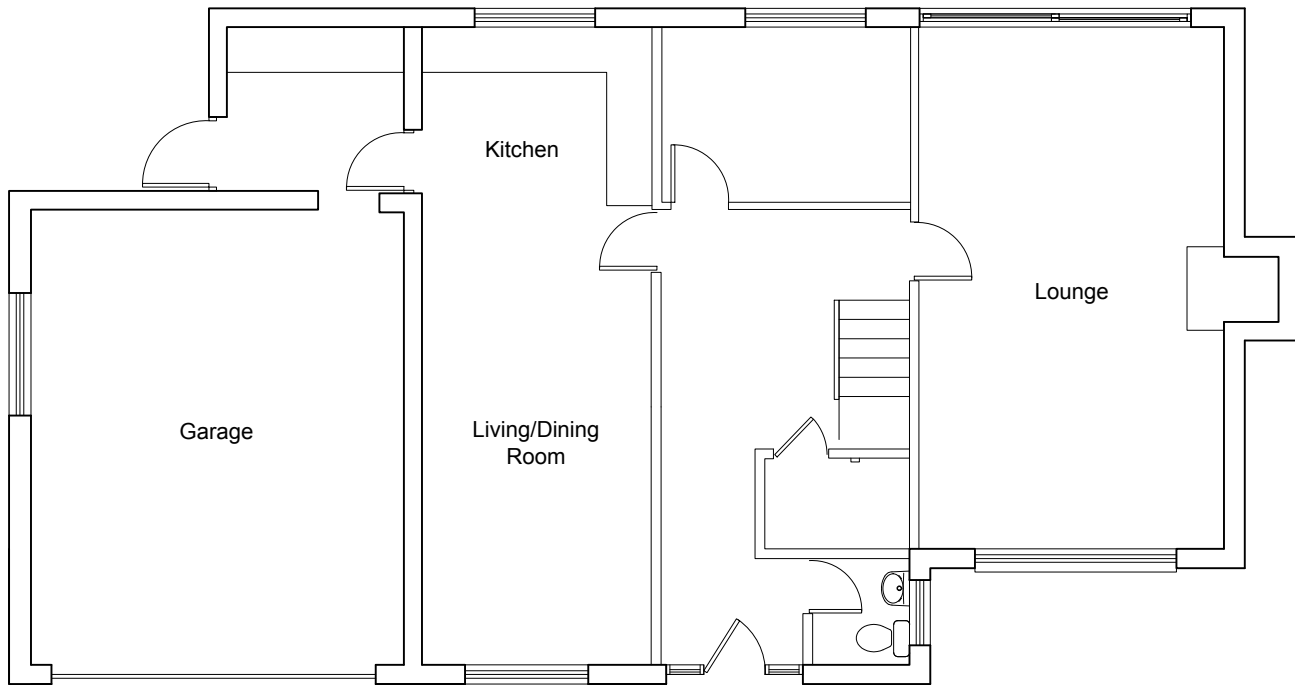

Existing First Floor

Existing Ground Floor

ecológos

<b>Project</b>	
12 Pullens Field	
<b>Drawing title</b>	
Existing Plans	
<b>Drawing no.</b>	<b>Scale</b>
101	1:100 @ A3
<b>Drawing File</b>	<b>Date</b>
Existing	March 2021
<small>Do not scale - Use figured dimensions only  All dimensions are approximate and should be checked on site prior to construction  Discrepancies should be reported before proceeding</small>	