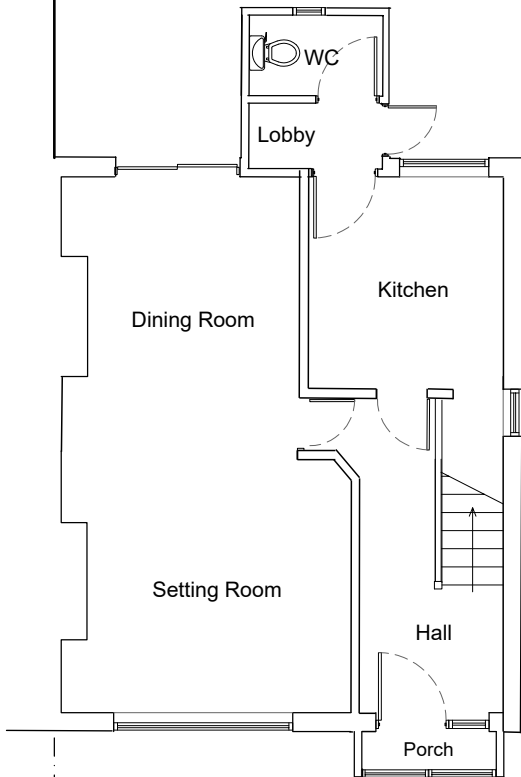

Garage

NR 40

EXISTING GROUND FLOOR PLAN

SCALE 1:100 (IN METRES)

EXISTING FIRST FLOOR PLAN

Date of this revision: 23 Mar. 2021

Yuguang Zhao
38 Raymund Road
Oxford, Ox3 0SW

Dr. Yuguang Zhao