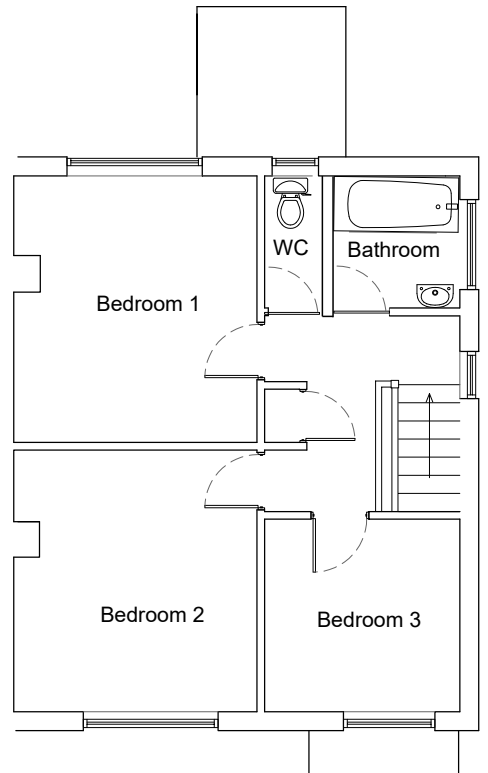

Garage

NR 40

EXISTING GROUND FLOOR PLAN

SCALE 1:100 (IN METRES)

EXISTING FIRST FLOOR PLAN

Date of this revision: 23 Mar. 2021

Yuguang Zhao
38 Raymund Road
Oxford, Ox3 0SW

Dr. Yuguang Zhao