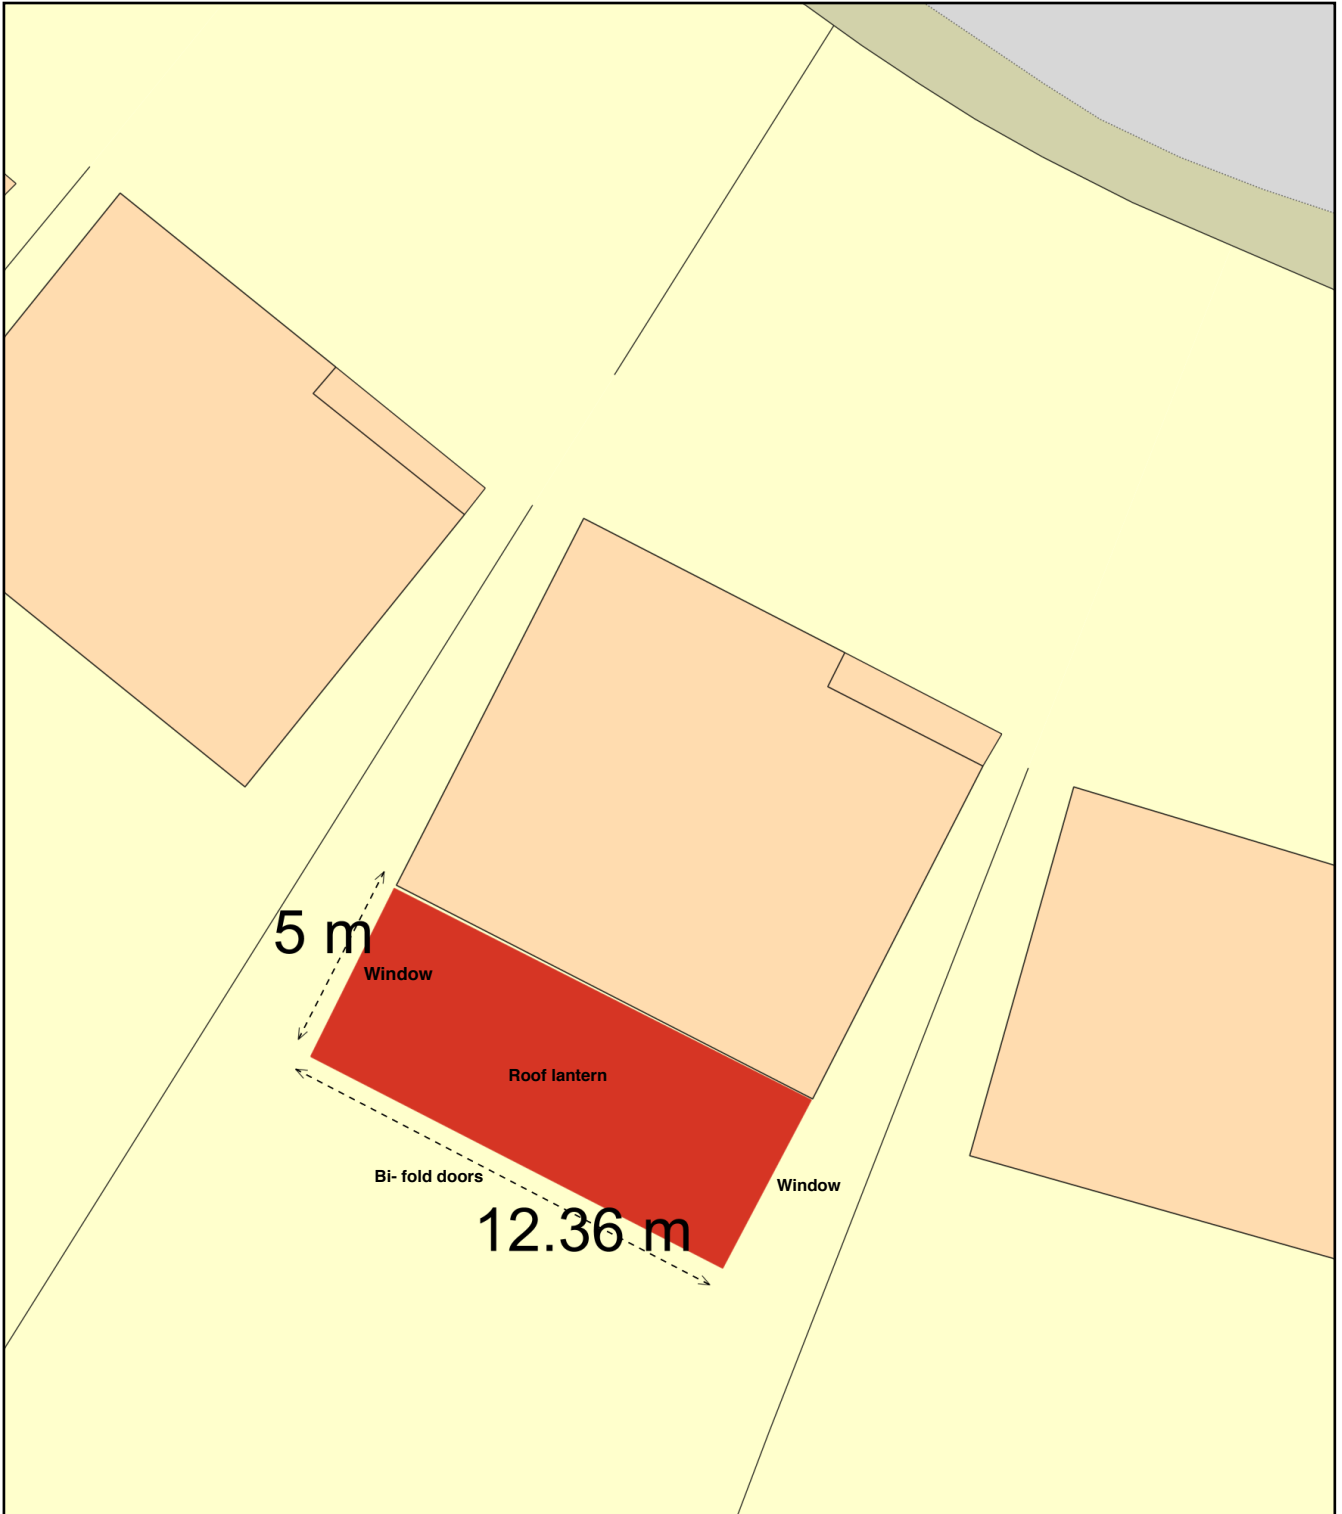

plan

Plan Produced for: Ali Muhiyye

Date Produced: 16 Mar 2021

Plan Reference Number: TQRQM21075110433385

Scale: 1:200 @ A4