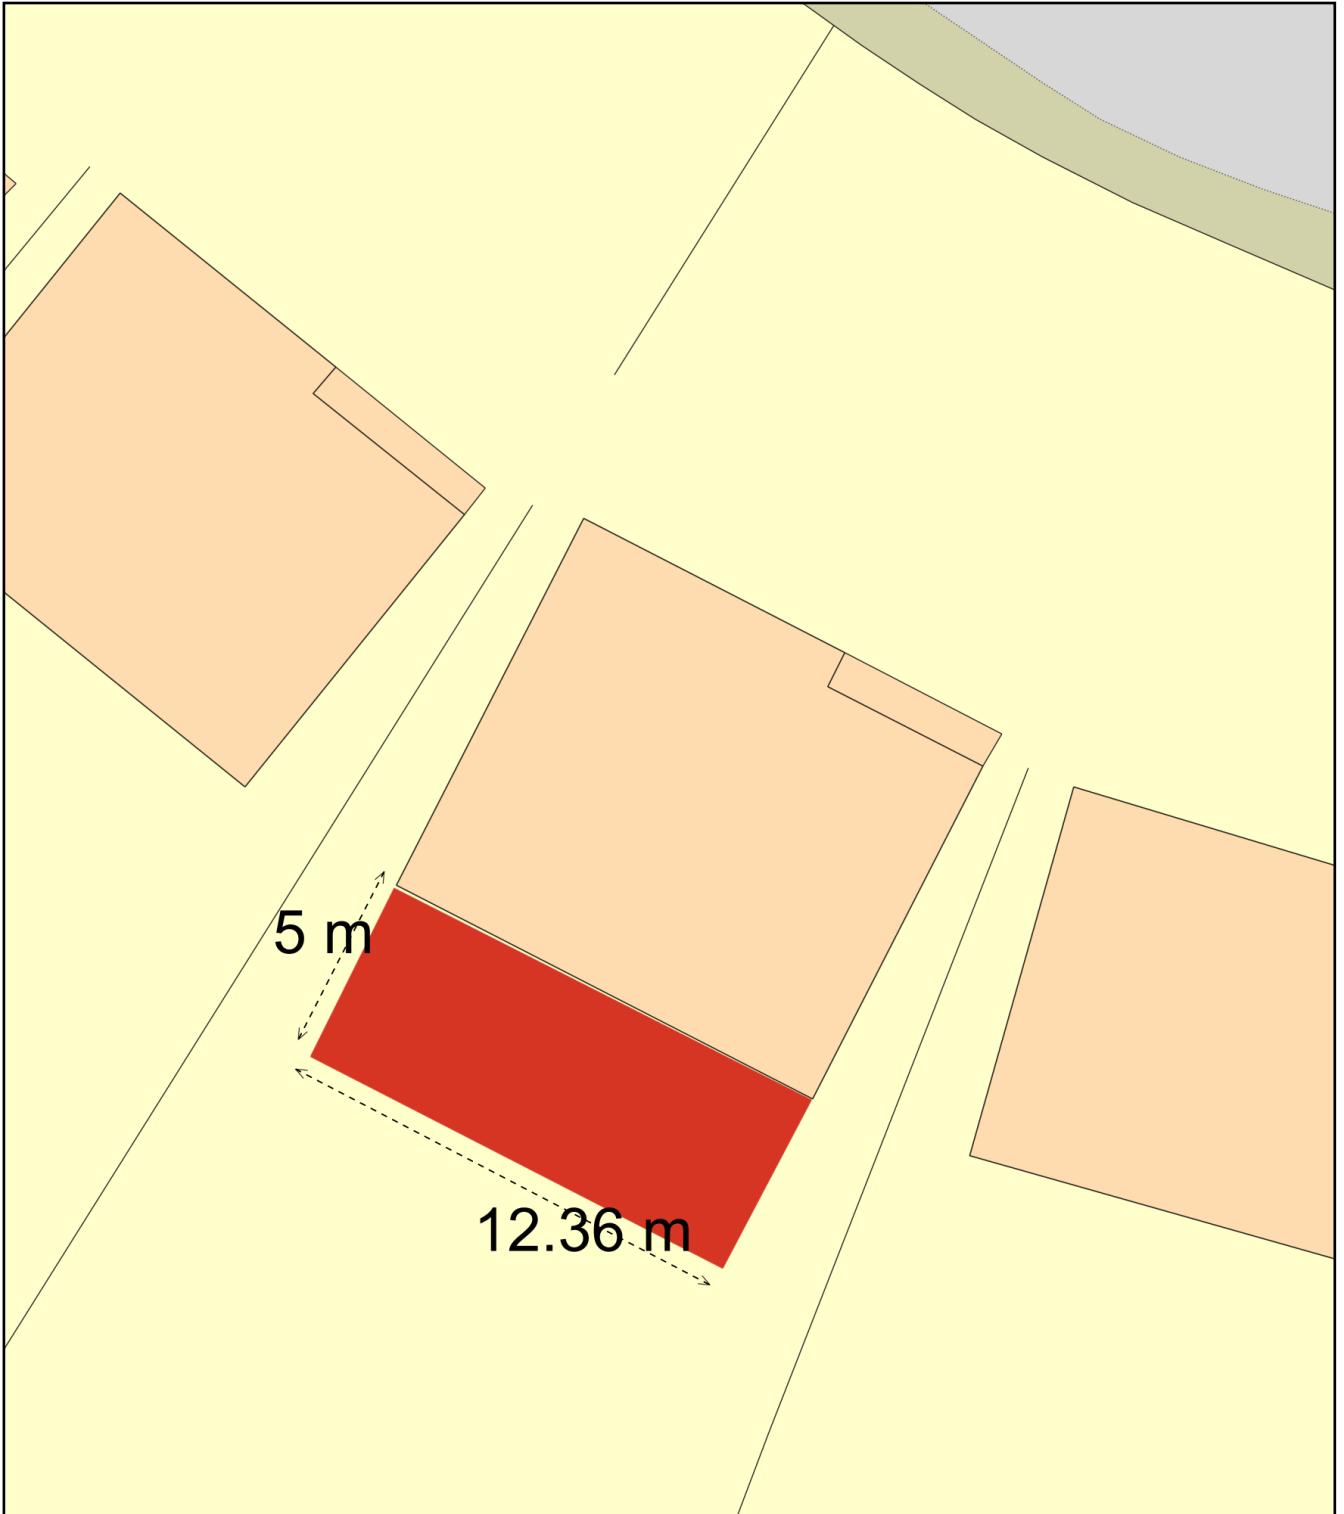

plan

Plan Produced for: Ali Muhiyye  
Date Produced: 16 Mar 2021  
Plan Reference Number: TQRQM21075110433385  
Scale: 1:200 @ A4