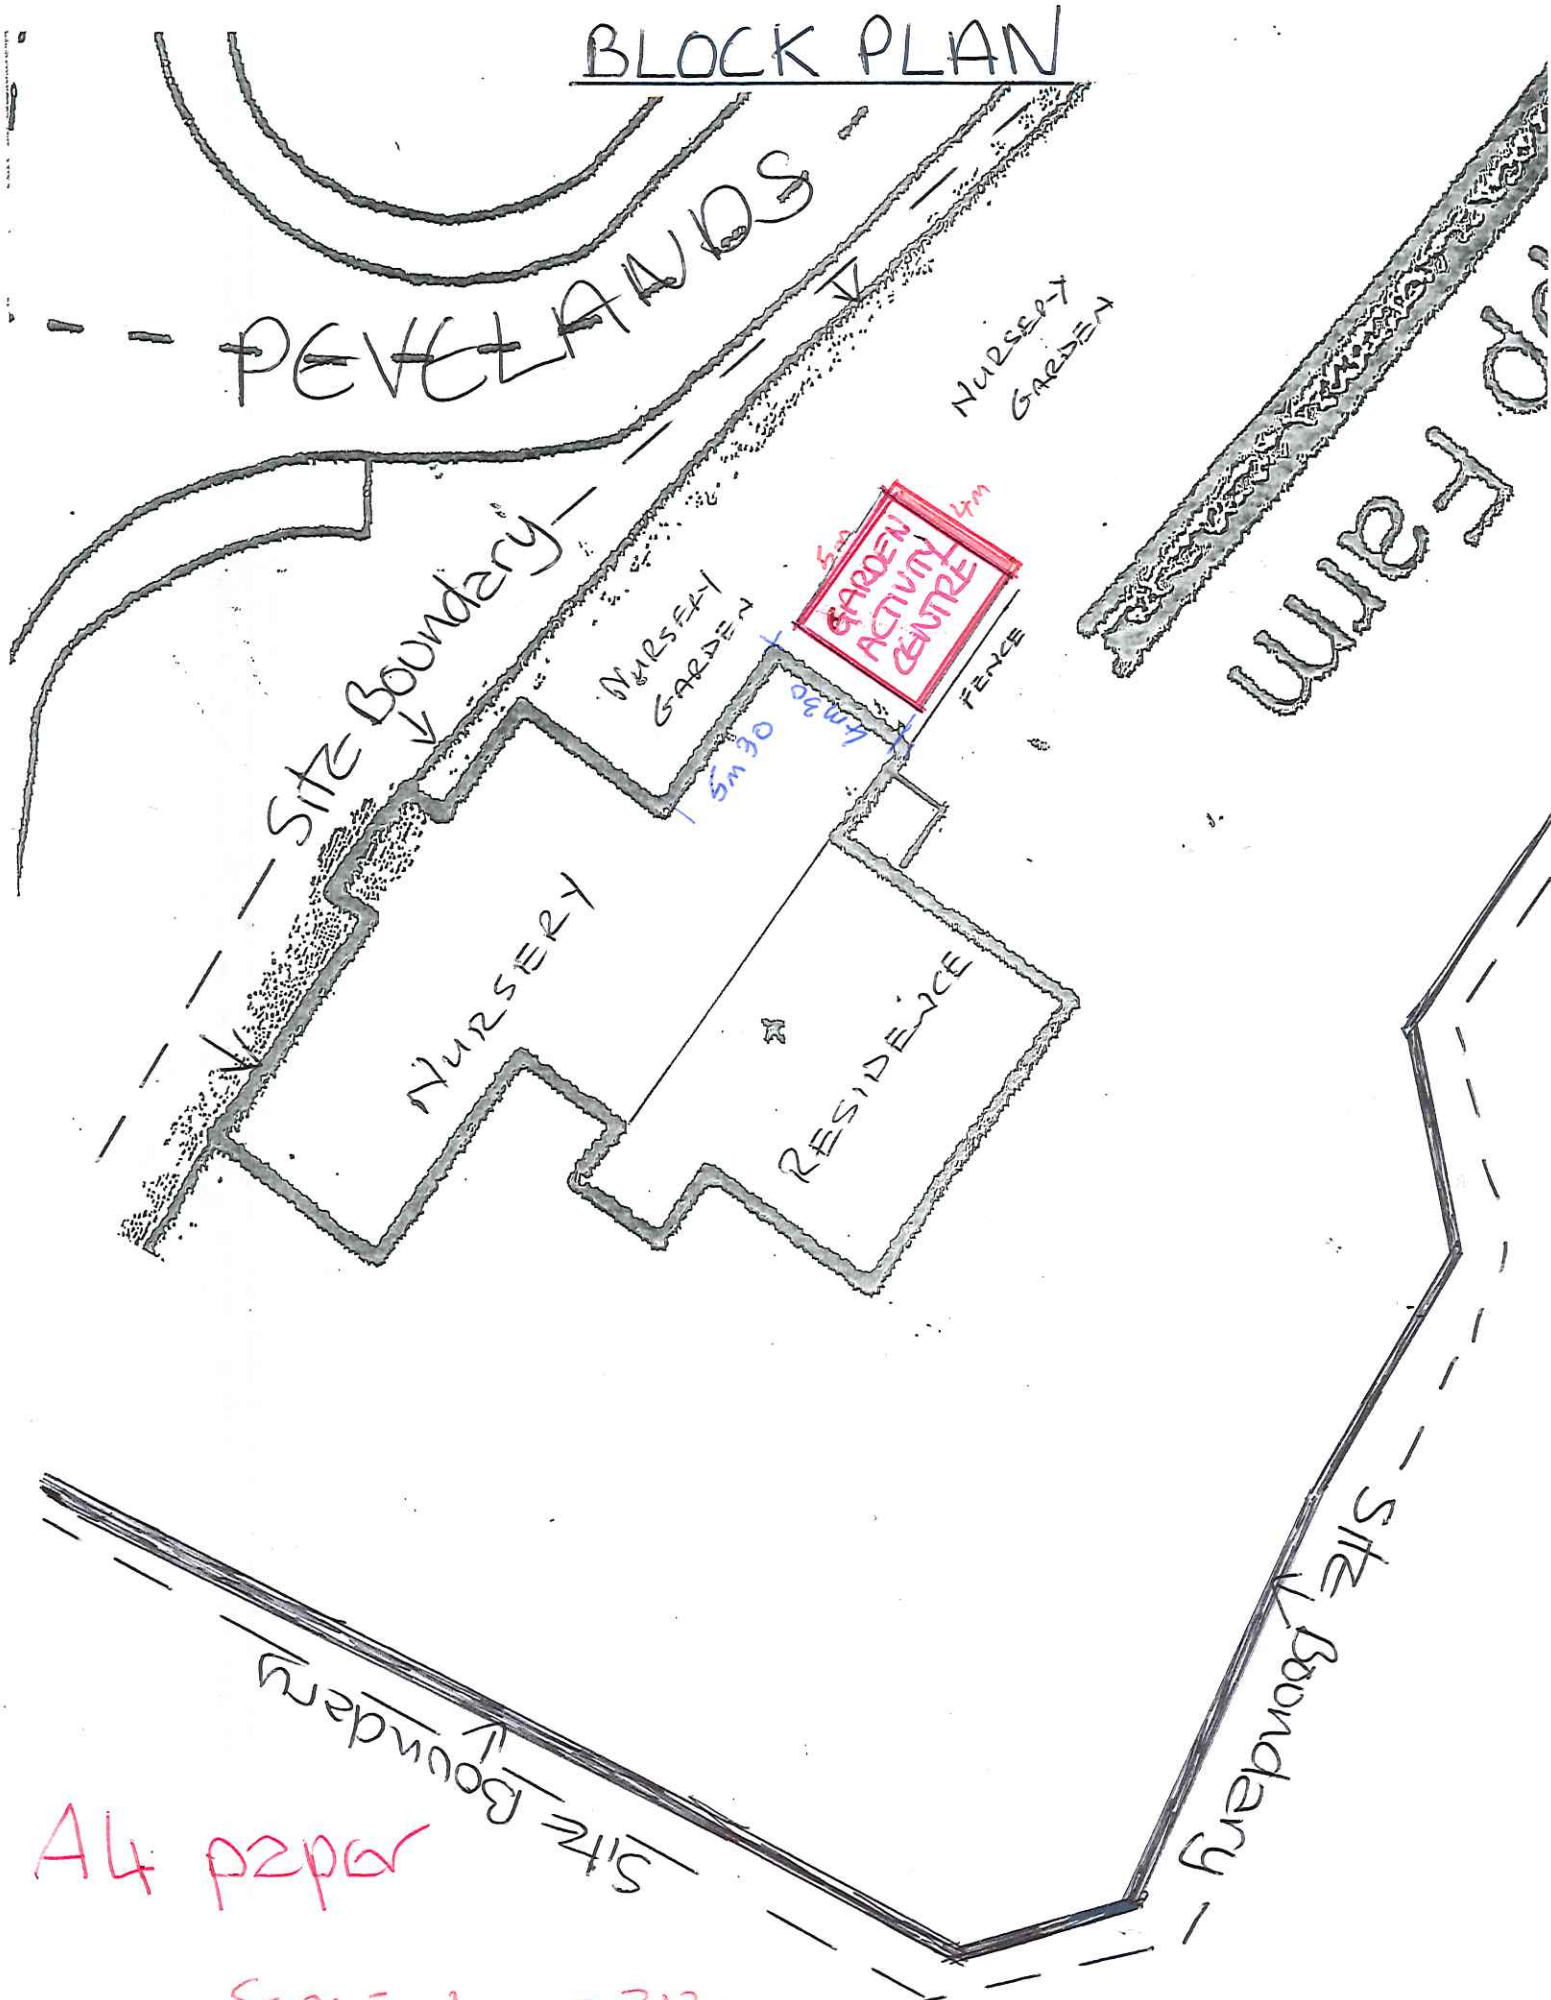

# BLOCK PLAN

A4 paper

SCALE 1mm = 212mm  
1:212.