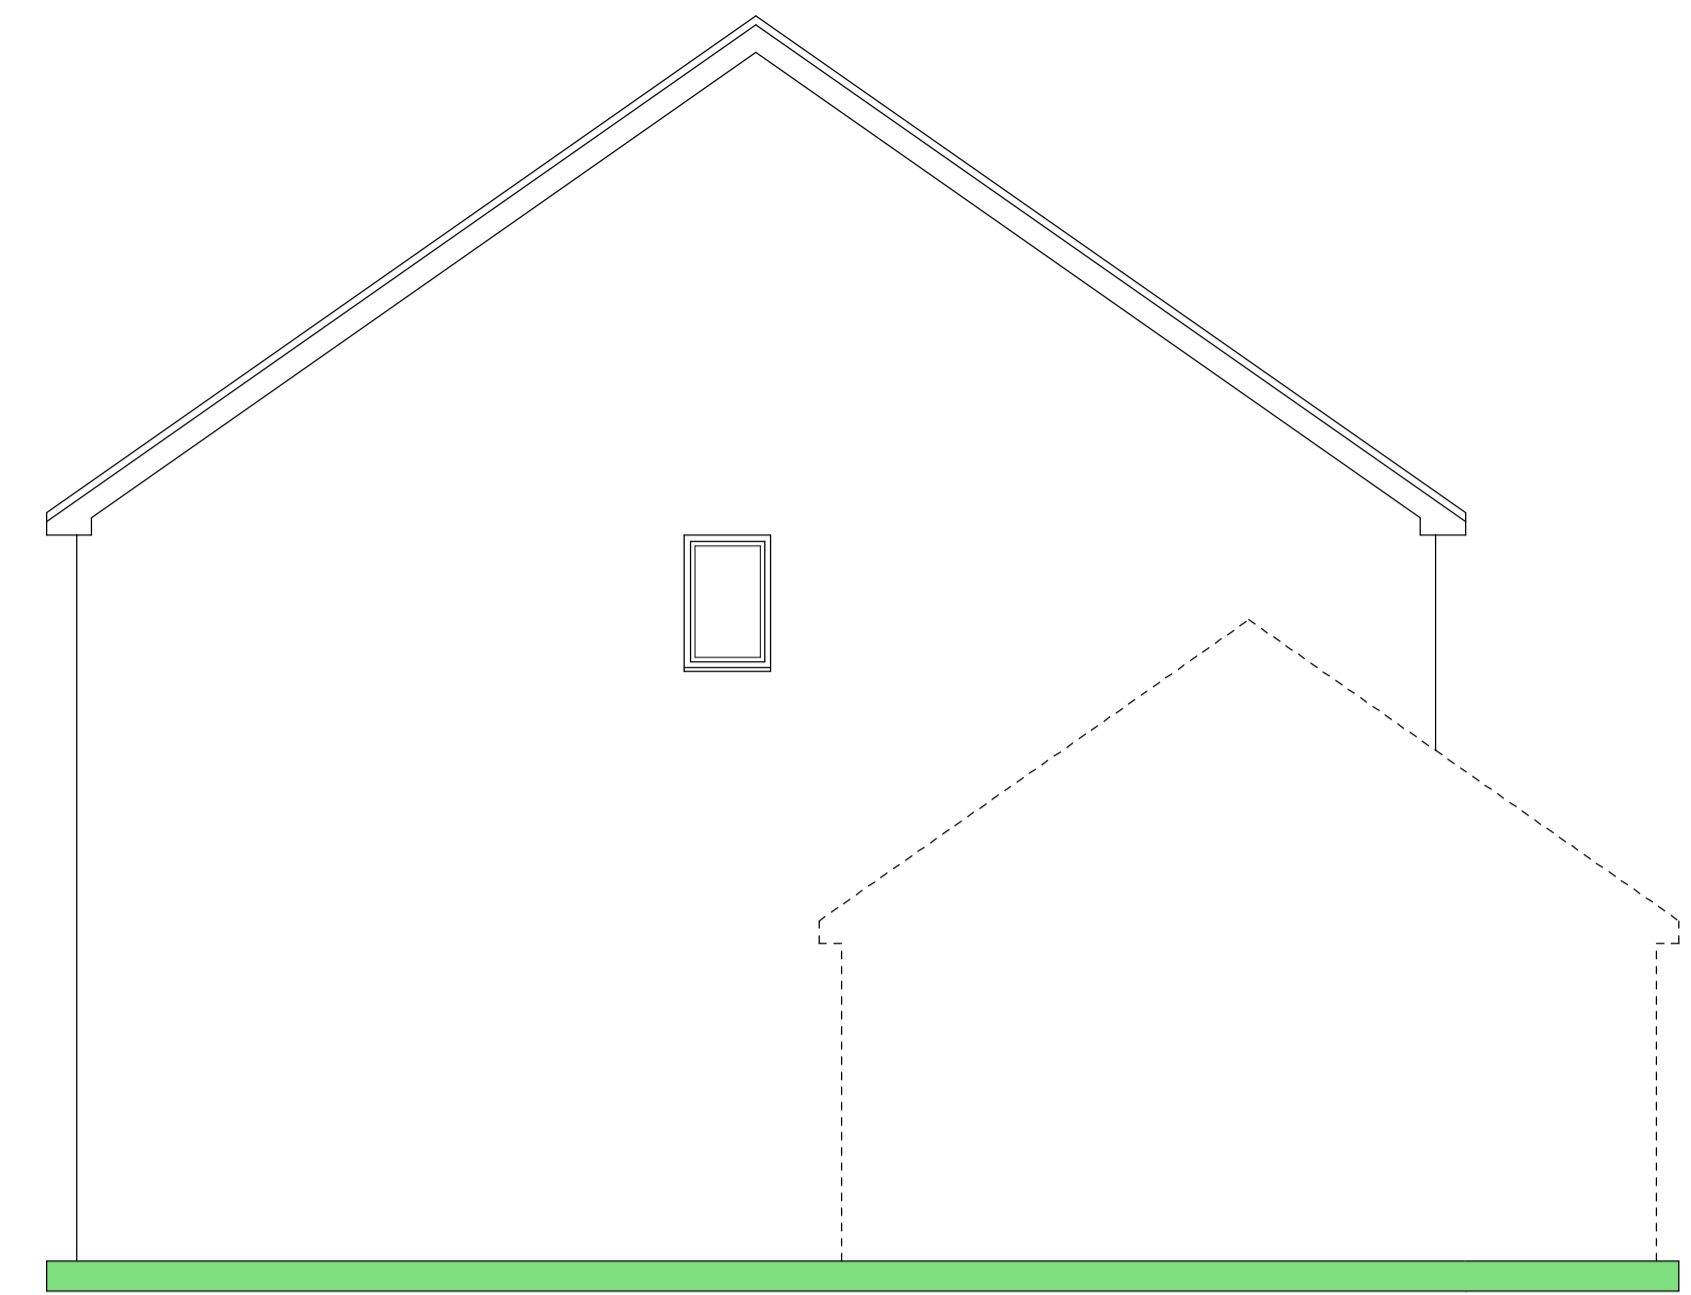

Existing Side Elevation

Existing Rear Elevation

Existing Front Elevation

Existing Side Elevation facing No 3

Proposed Rear Elevation

Proposed Front Elevation

'Existing & Proposed Elevations'

Front, Side and Rear Extensions & New Front Porch

At 2 Hebbecastle Down Warfield Berkshire RG42 2QD

For Helen Spendlove

Scale 1:50@A1 Date March 2021

DMED 4-21(3)

Proposed Side Elevation

Proposed Side Elevation facing No 3

RE-STAMP
15.03.2021
[Signature]

RECEIVED
21/03/2021
[Signature]