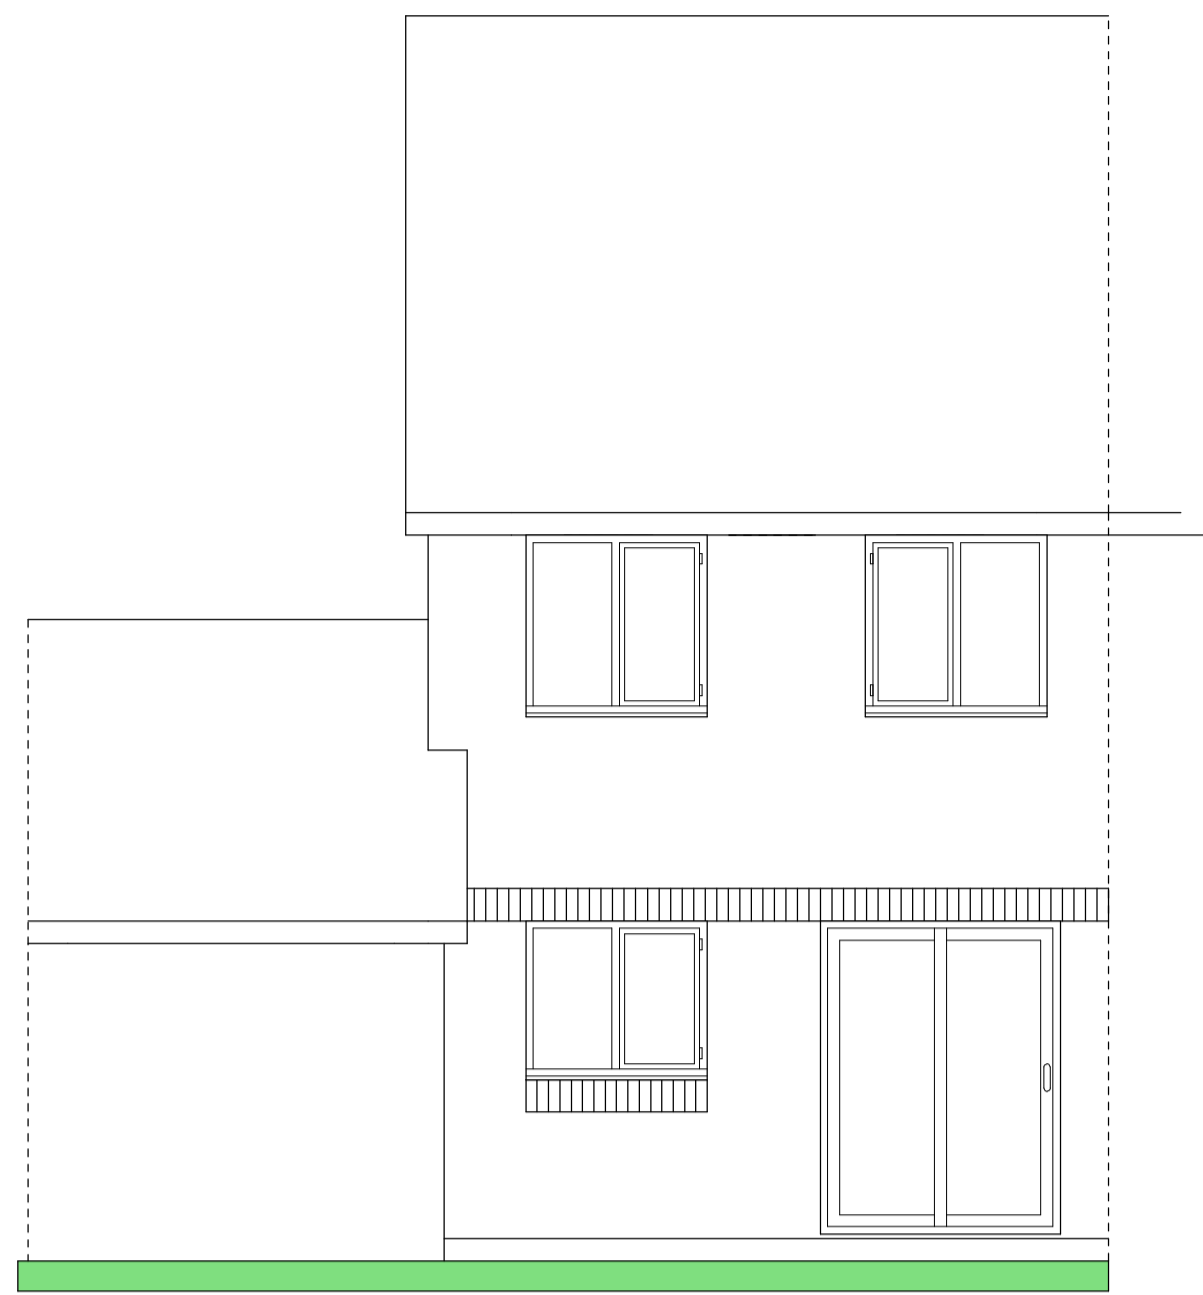

Existing Side Elevation

Existing Rear Elevation

Existing Front Elevation

Existing Side Elevation facing No 3

Proposed Rear Elevation

Proposed Front Elevation

'Existing & Proposed Elevations'

Front, Side and Rear Extensions & New Front Porch

At 2 Hebbecastle Down Warfield Berkshire RG42 2QD

For Helen Spendlove

Scale 1:50@A1 Date March 2021

DMED 4-21(3)

Proposed Side Elevation

Proposed Side Elevation facing No 3

RE-STAMP
15.03.2021
[Signature]

RECEIVED
21/03/2021
[Signature]