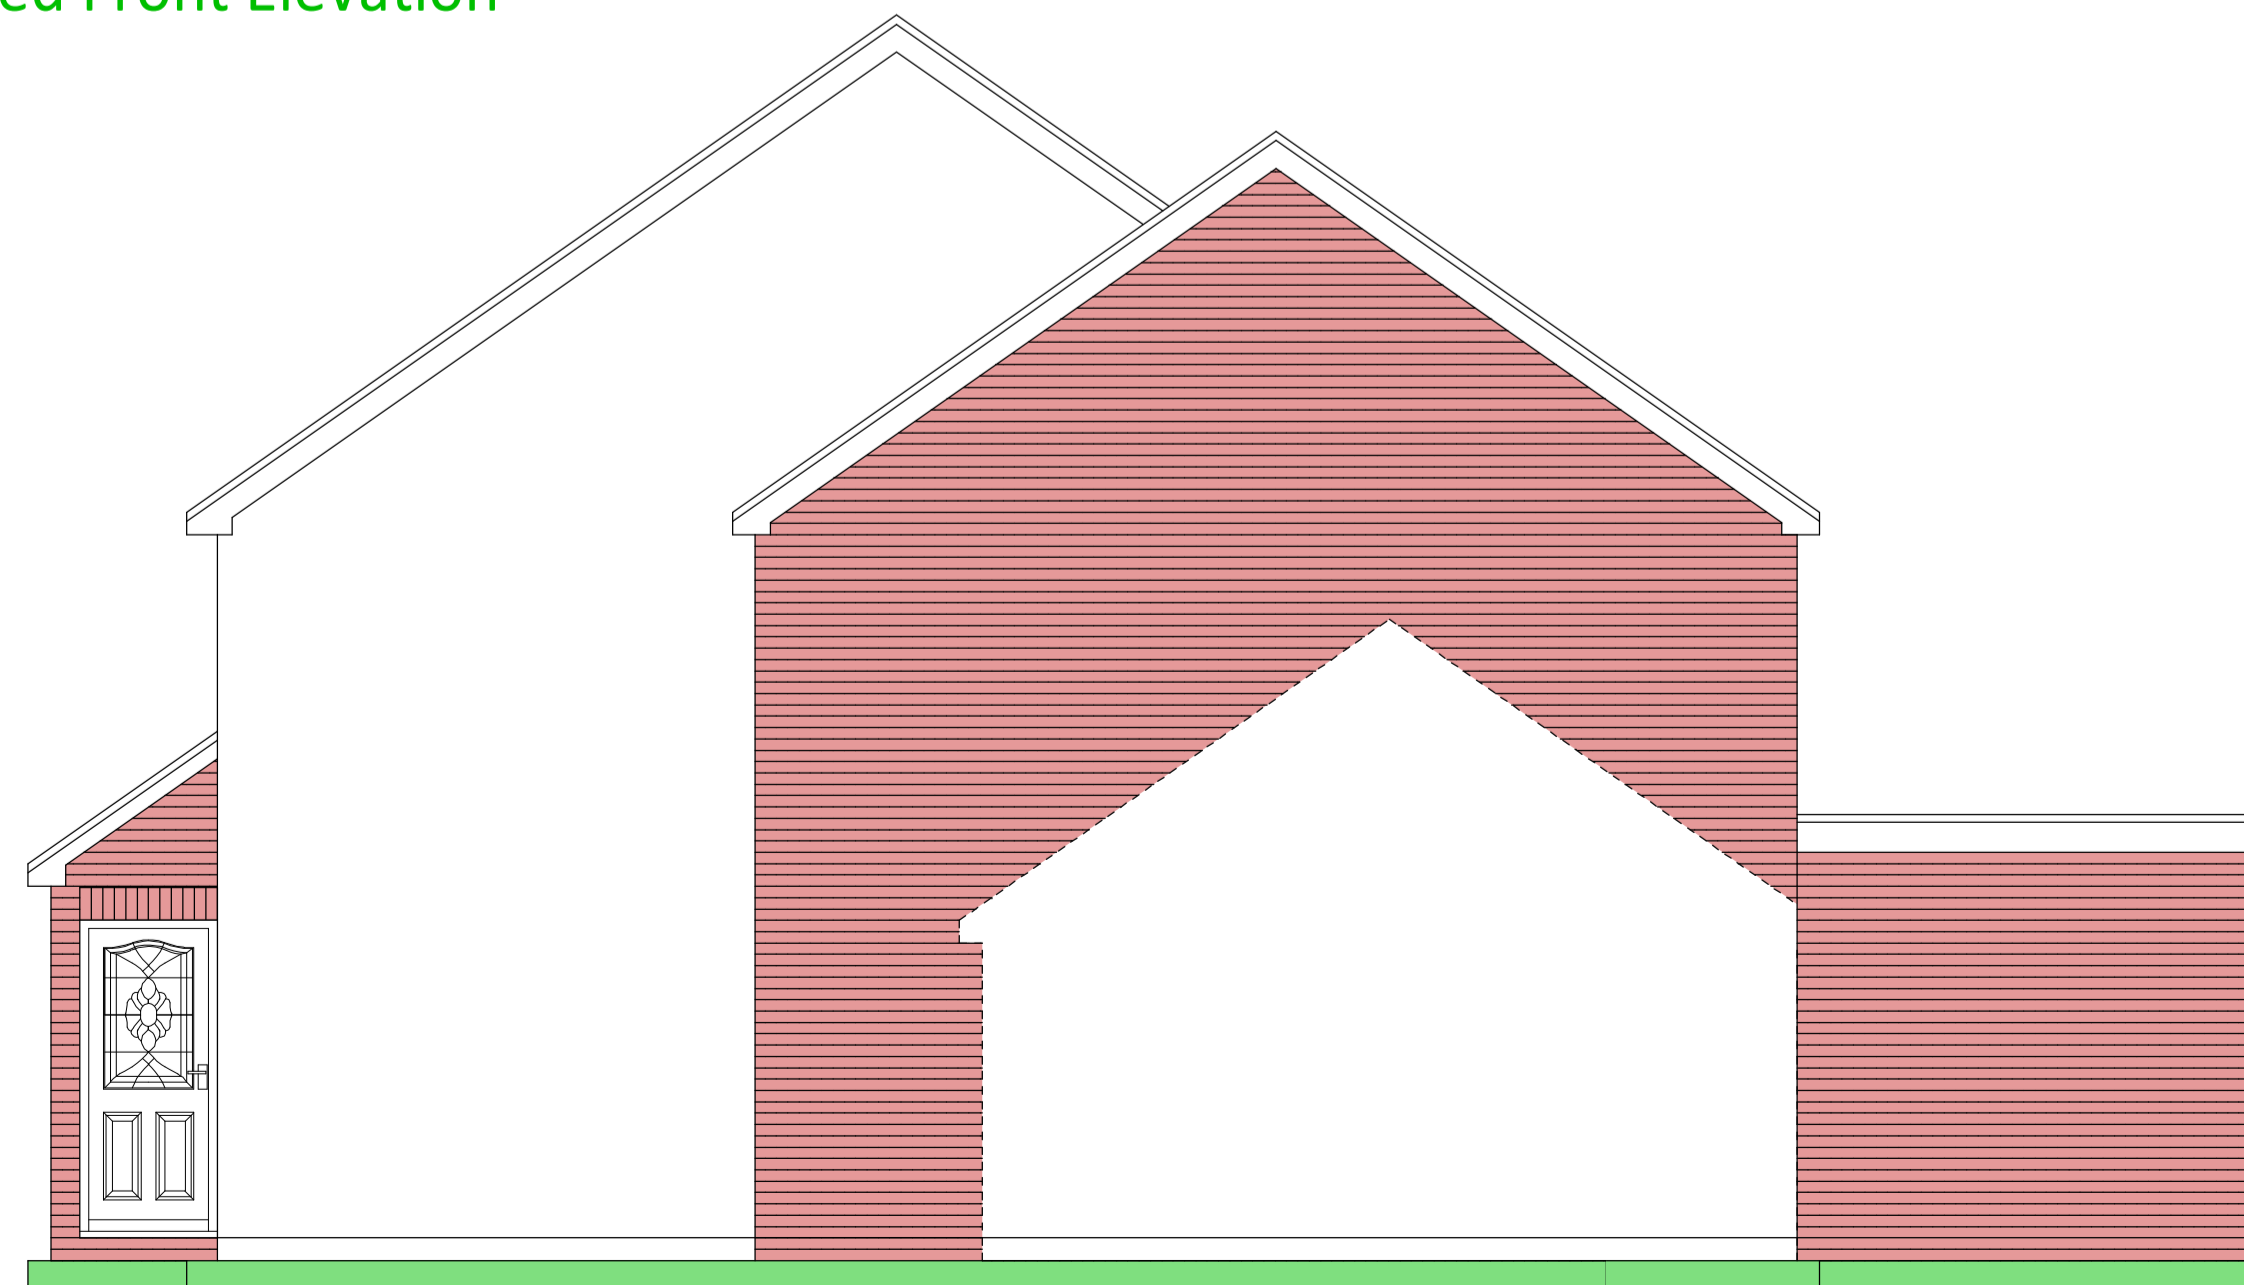

Existing Side Elevation

Existing Rear Elevation

Existing Front Elevation

Existing Side Elevation facing No 3

Proposed Rear Elevation

Proposed Front Elevation

'Existing & Proposed Elevations'

Front, Side and Rear Extensions & New Front Porch

At 2 Hebbecastle Down Warfield Berkshire RG42 2QD

For Helen Spendlove

Scale 1:50@A1 Date March 2021

DMED 4-21(3)

Proposed Side Elevation

Proposed Side Elevation facing No 3

RE-STAMP
15.03.2021
[Signature]

RECEIVED
21/03/2021
[Signature]