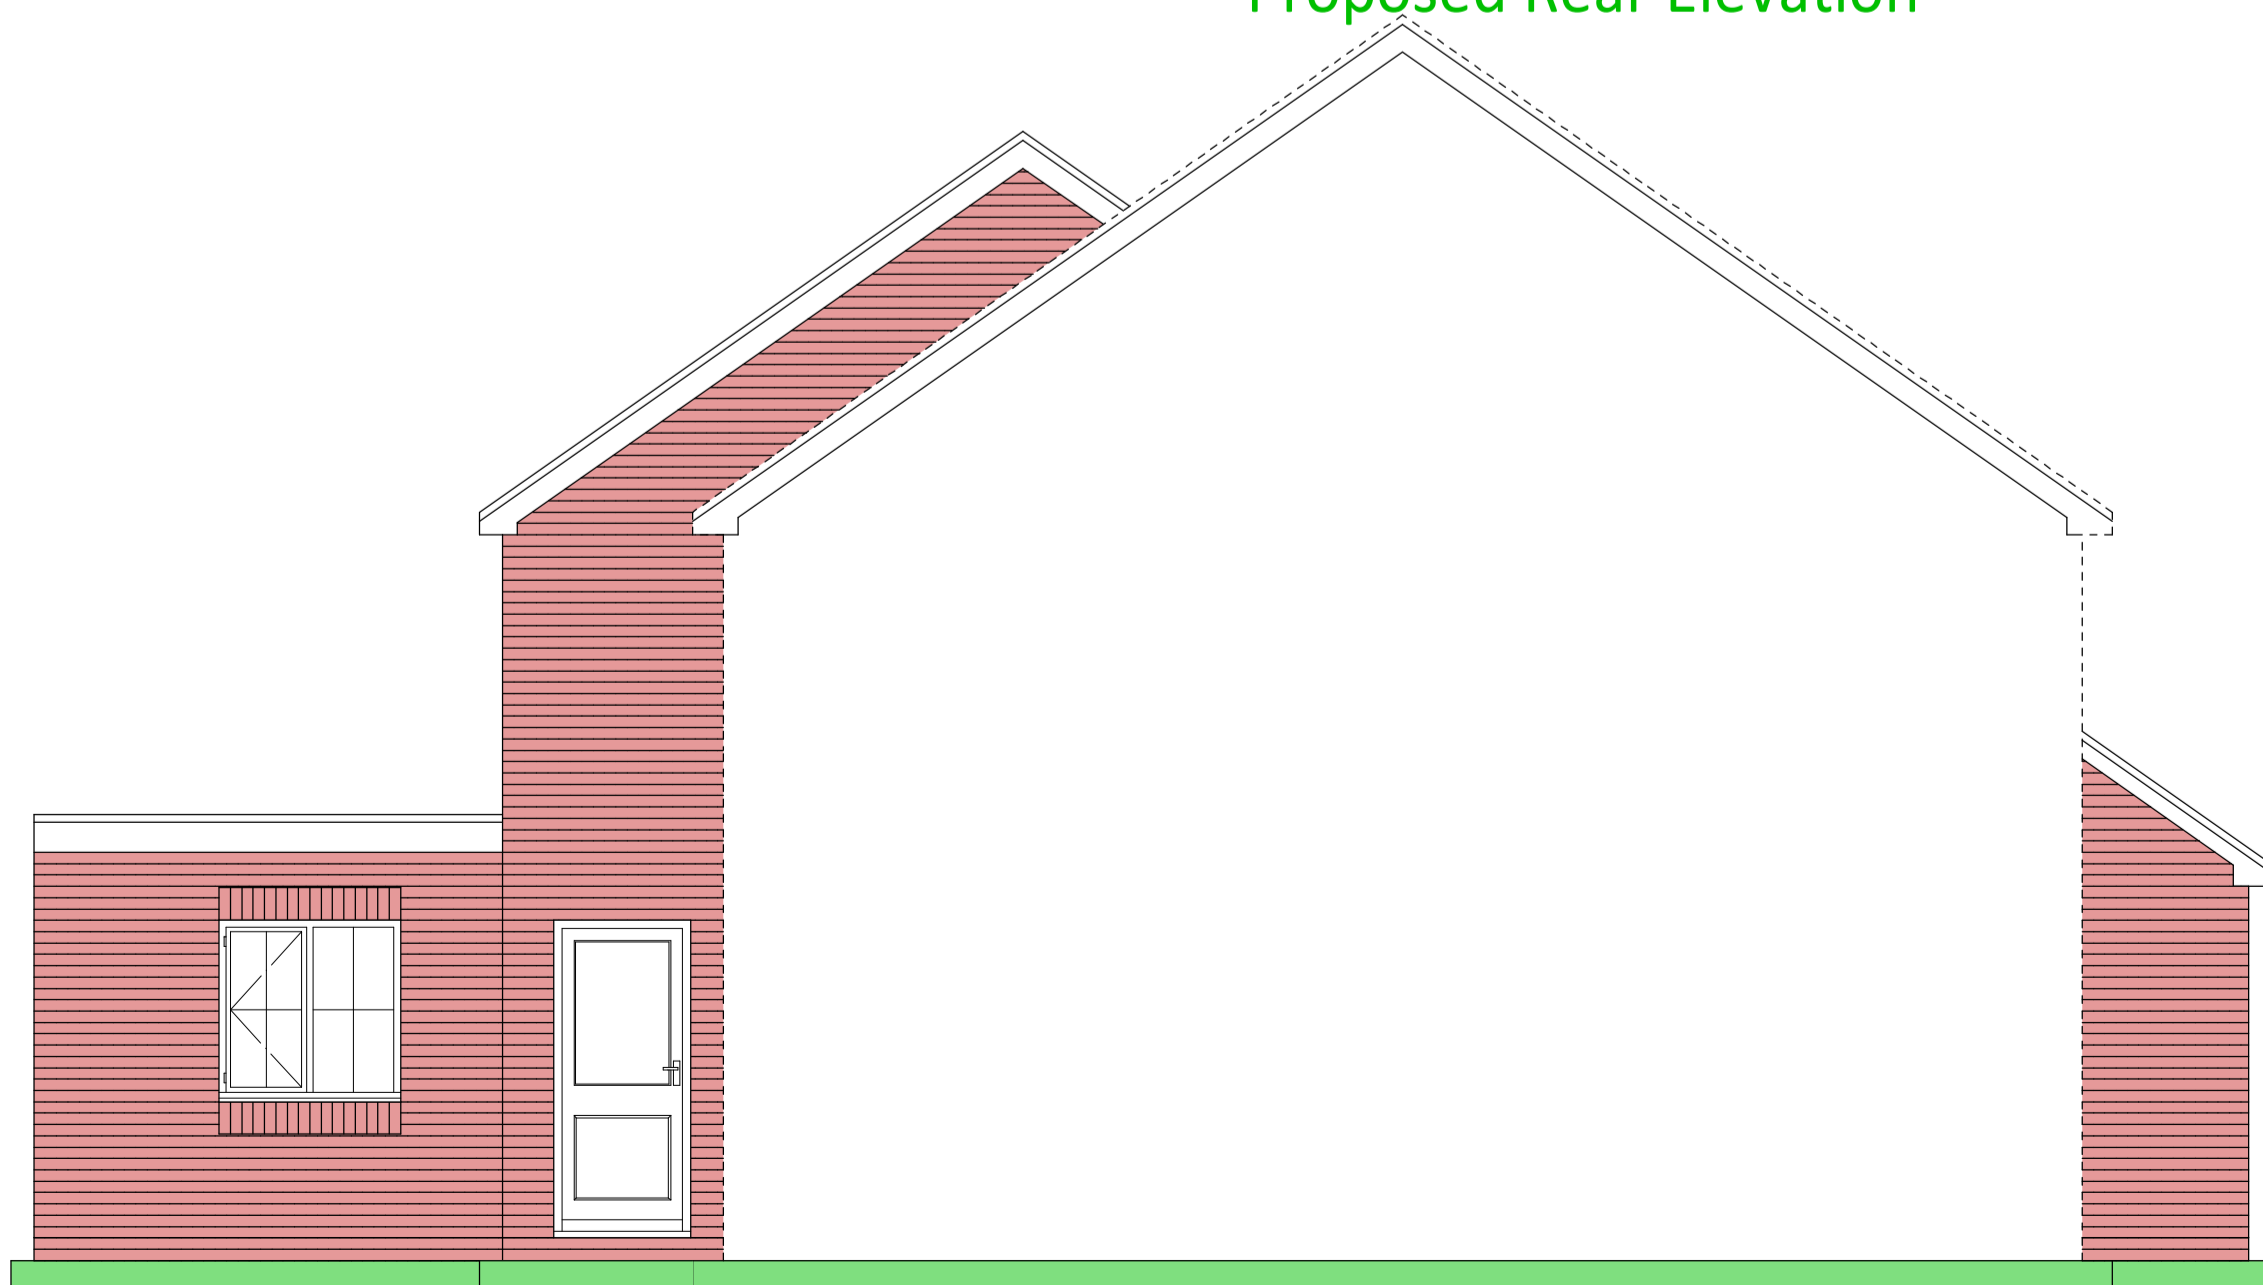

Existing Side Elevation

Existing Rear Elevation

Existing Front Elevation

Existing Side Elevation facing No 3

Proposed Rear Elevation

Proposed Front Elevation

'Existing & Proposed Elevations'

Front, Side and Rear Extensions & New Front Porch

At 2 Hebbecastle Down Warfield Berkshire RG42 2QD

For Helen Spendlove

Scale 1:50@A1 Date March 2021

DMED 4-21(3)

Proposed Side Elevation

Proposed Side Elevation facing No 3

RE-STAMP
15.03.2021
[Signature]

RECEIVED
21/03/2021
[Signature]