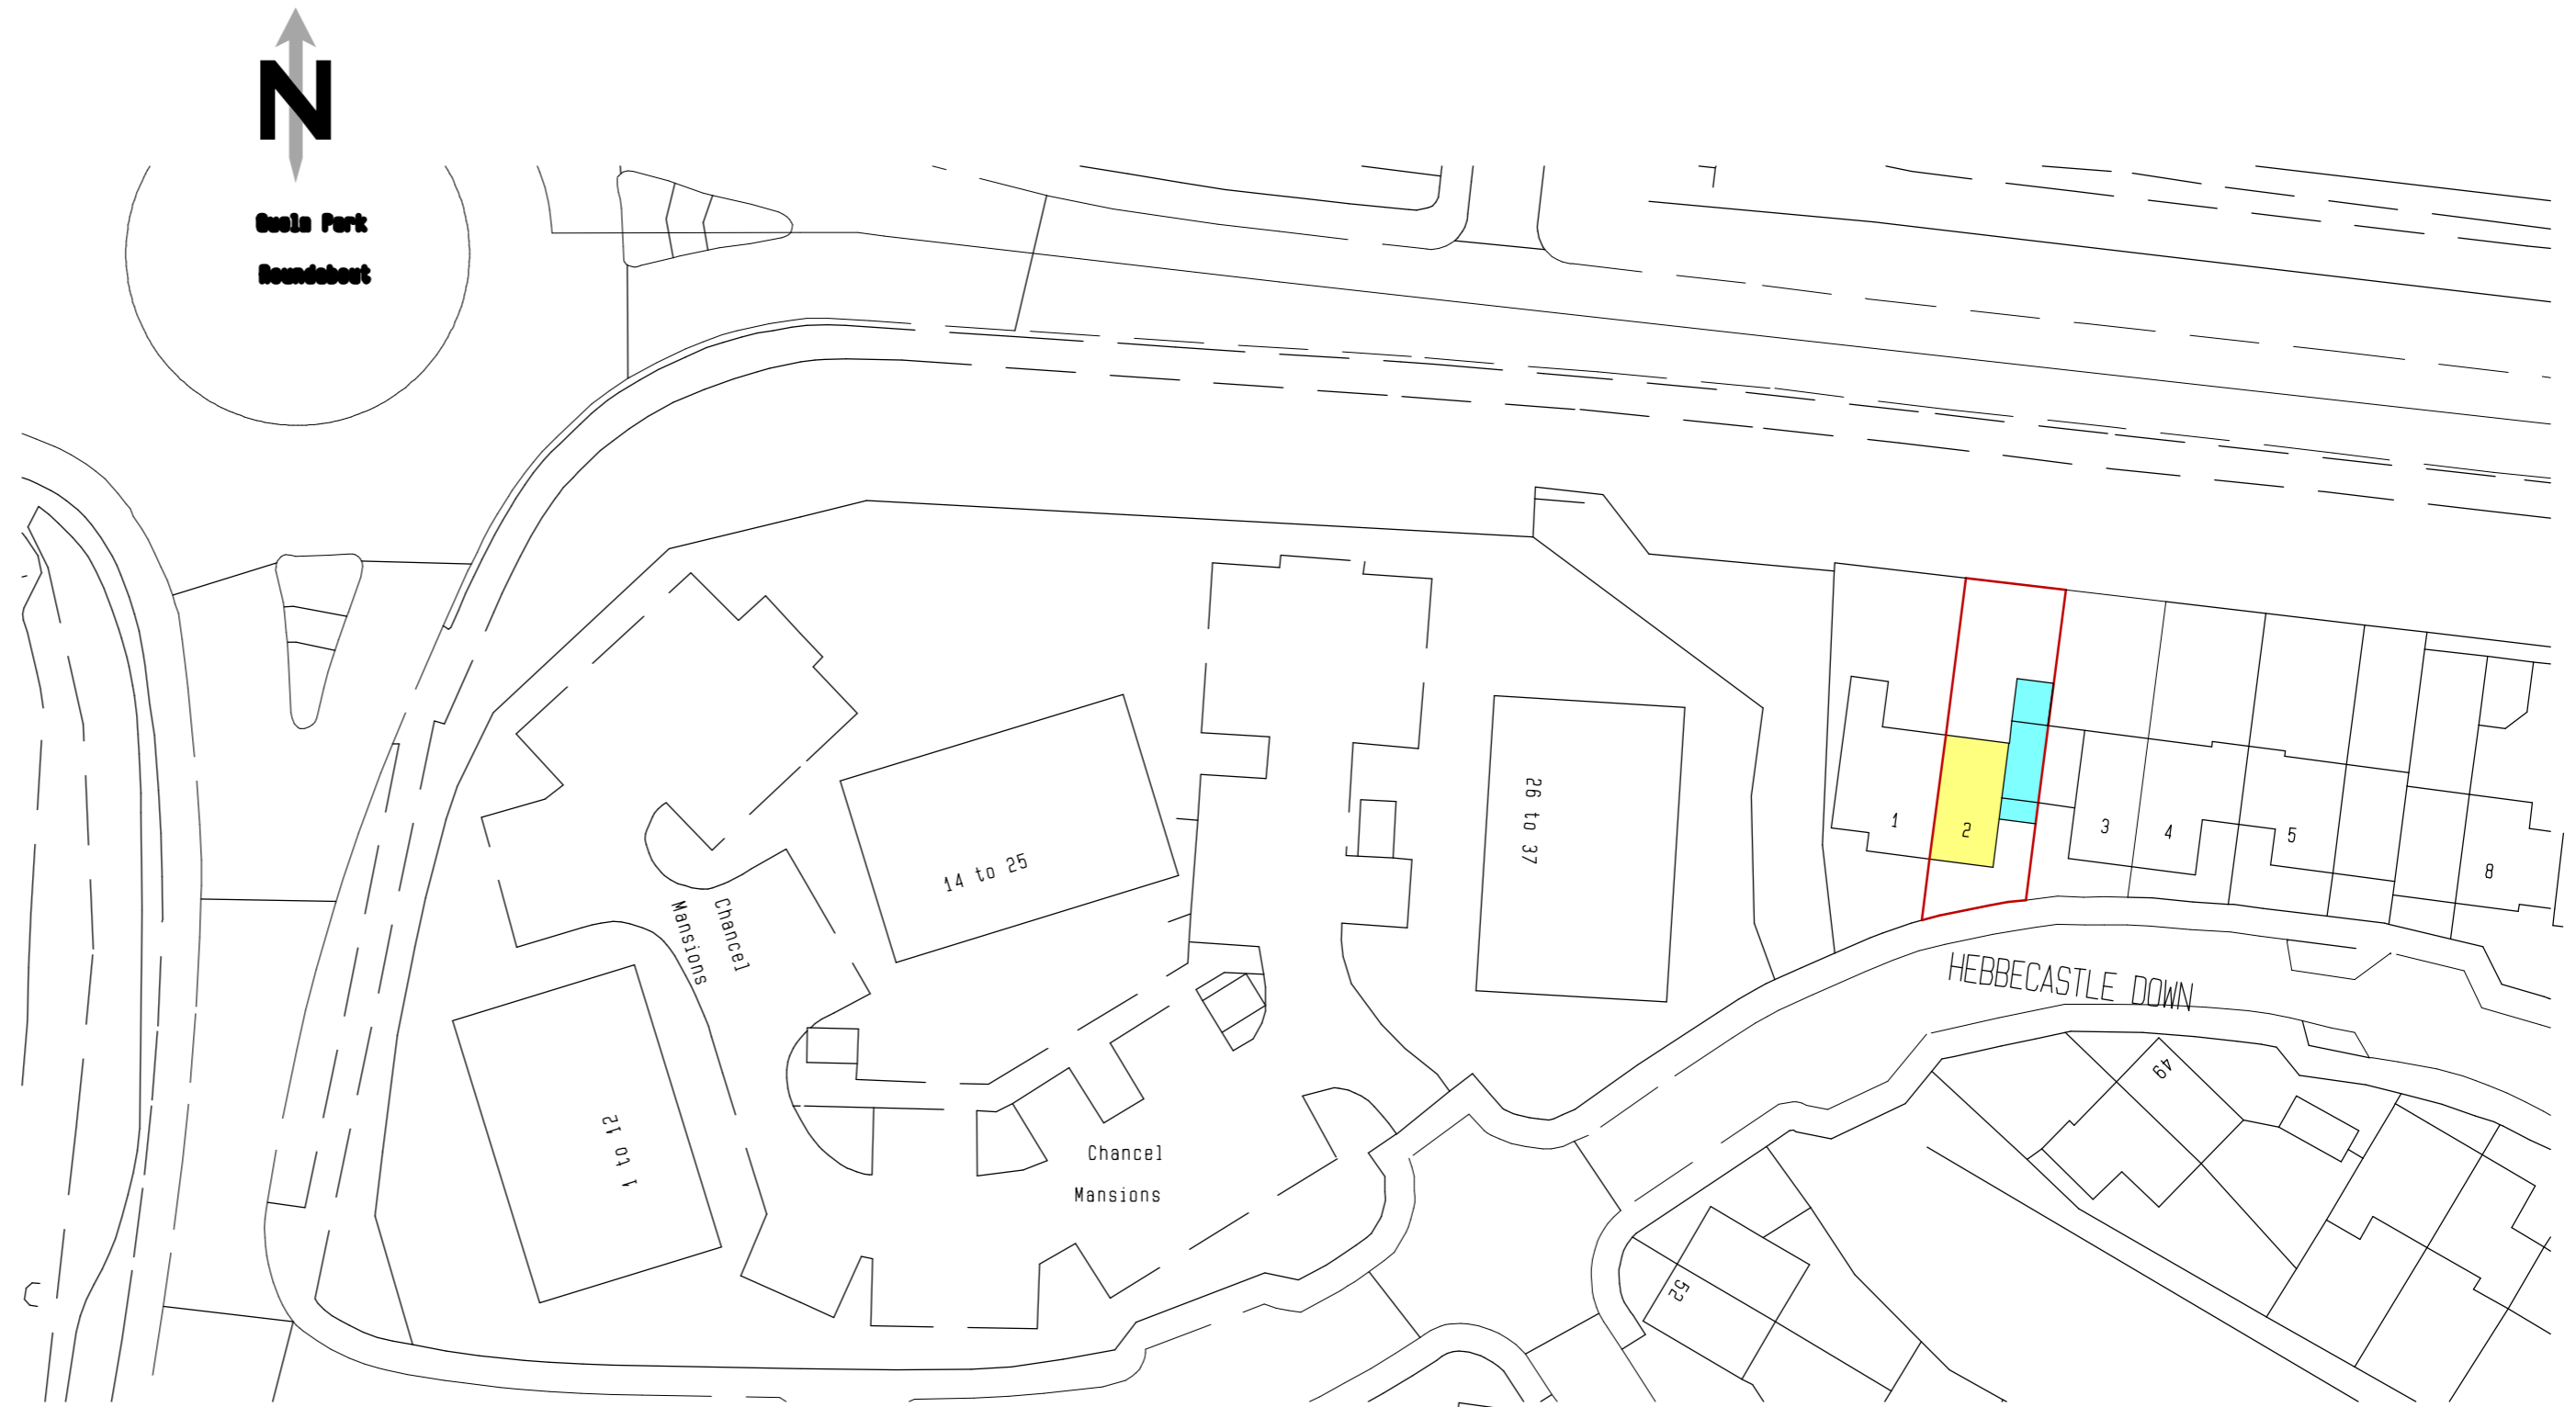

Site Location 1:1250

Ordnance Survey (c) Crown Copyright 2021. All rights reserved. Licence number 100022432

Block Plan 1:500

Ordnance Survey (c) Crown Copyright 2021. All rights reserved. Licence number 100022432

Block Plan 1:200

RE-STAMP
15.03.2021
Bracknell Forest Council

RECEIVED
21/00360/FUL
12.03.2021
Bracknell Forest Council

'Site Location & Block Plans'

Side and Rear Extensions & New Front Porch

At 2 Hebbecastle Down Warfield Bracknell Berkshire RG42 2QD

For Helen Spendlove

Scale 1:1250, 1:500 & 1:200@A2 Date February 2021 DMED 4-21(5)