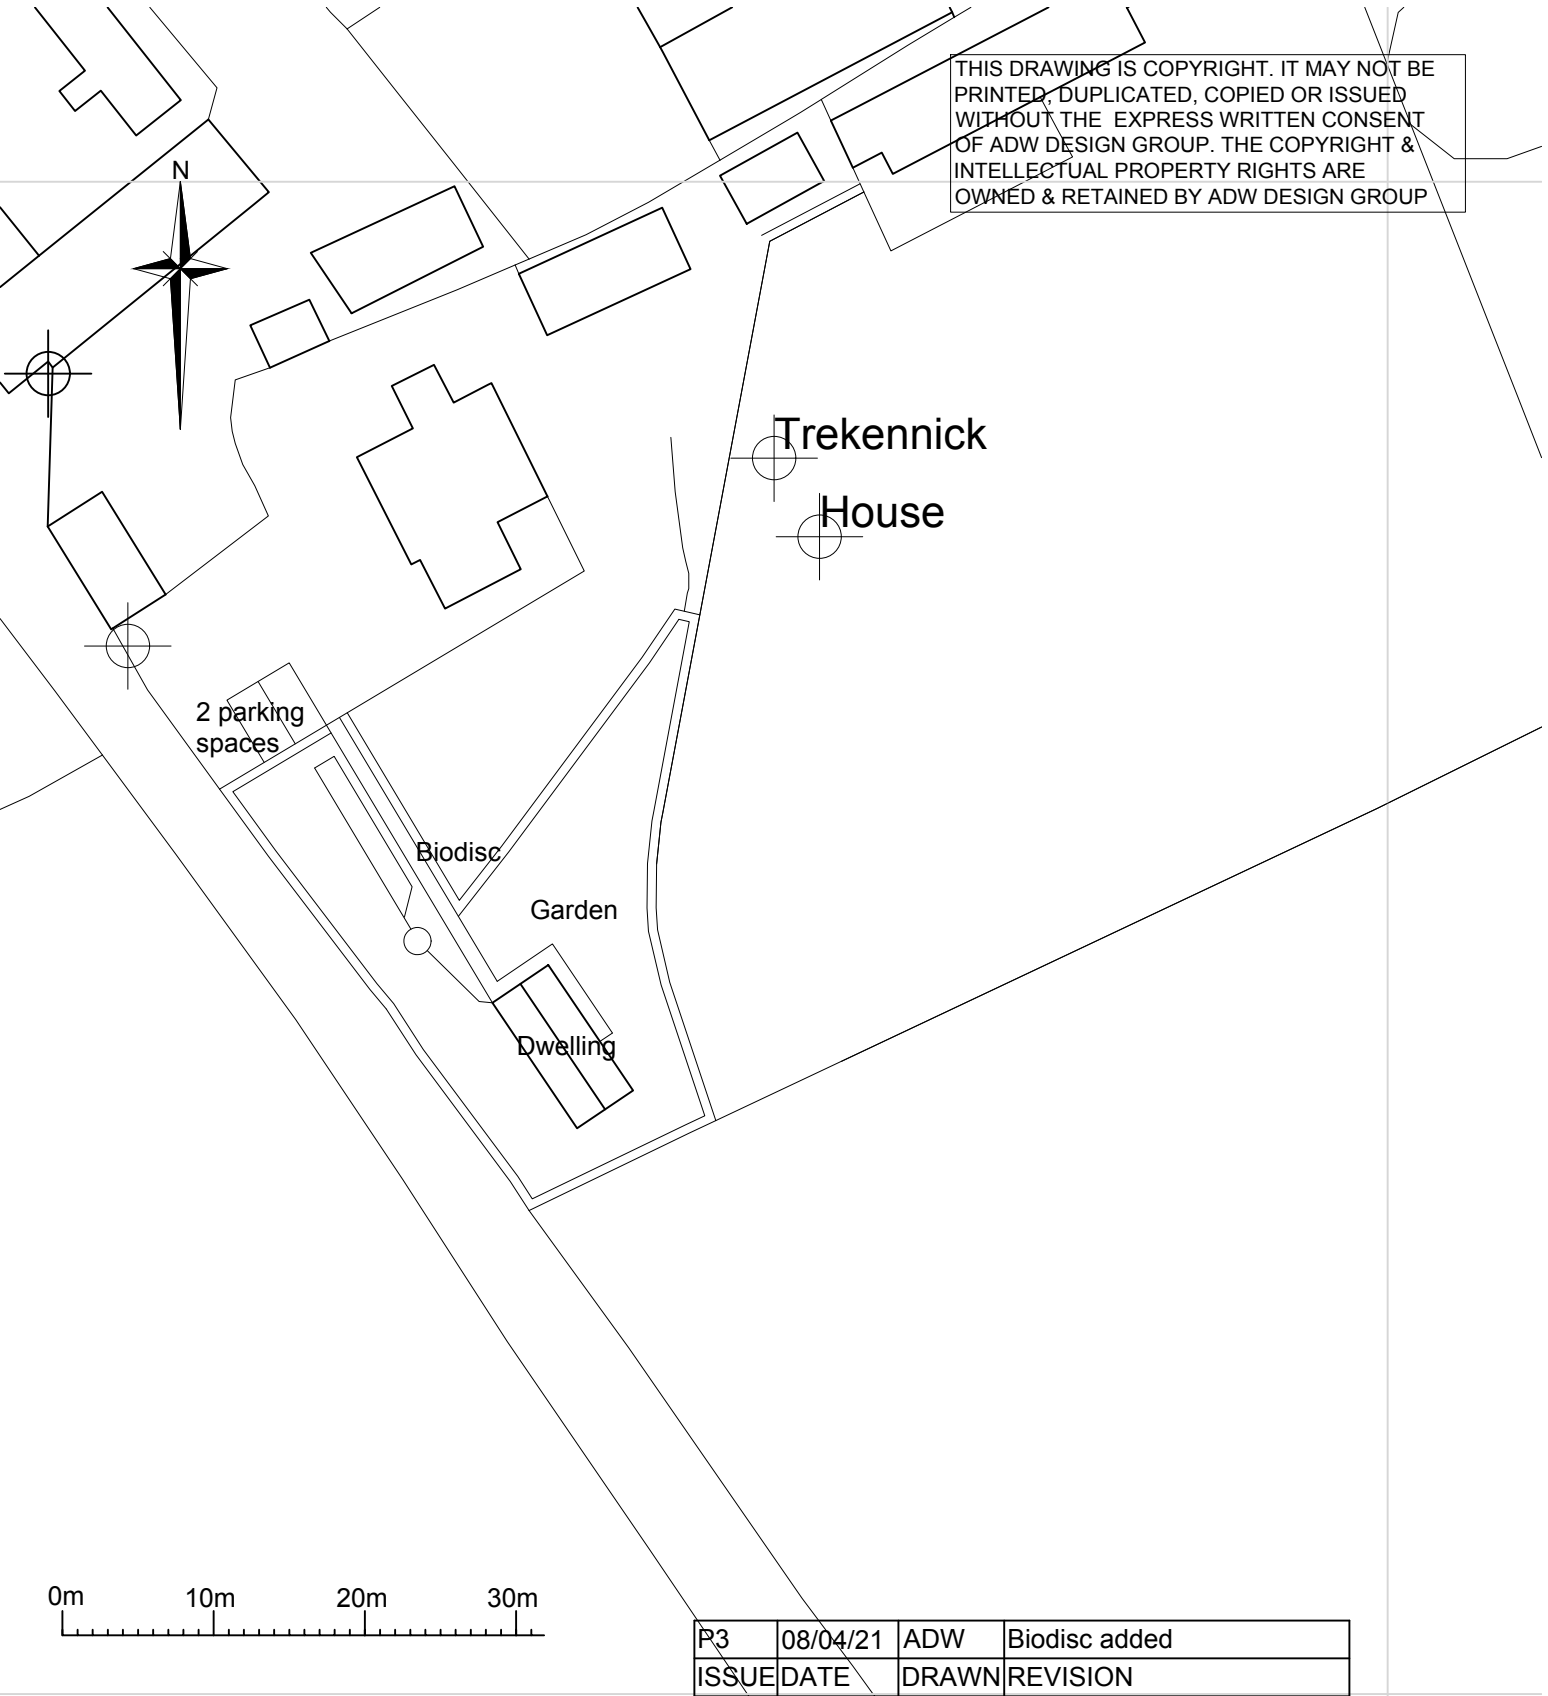

ADW Design Group Chartered Architects

Client Mr S Walker & Ms. C Templeton

Scale 1:500

Job Trekennick House, Altarnun

Date June 2020

Drawing Site Plan as Proposed

Dwg No. 2020/08-05P3