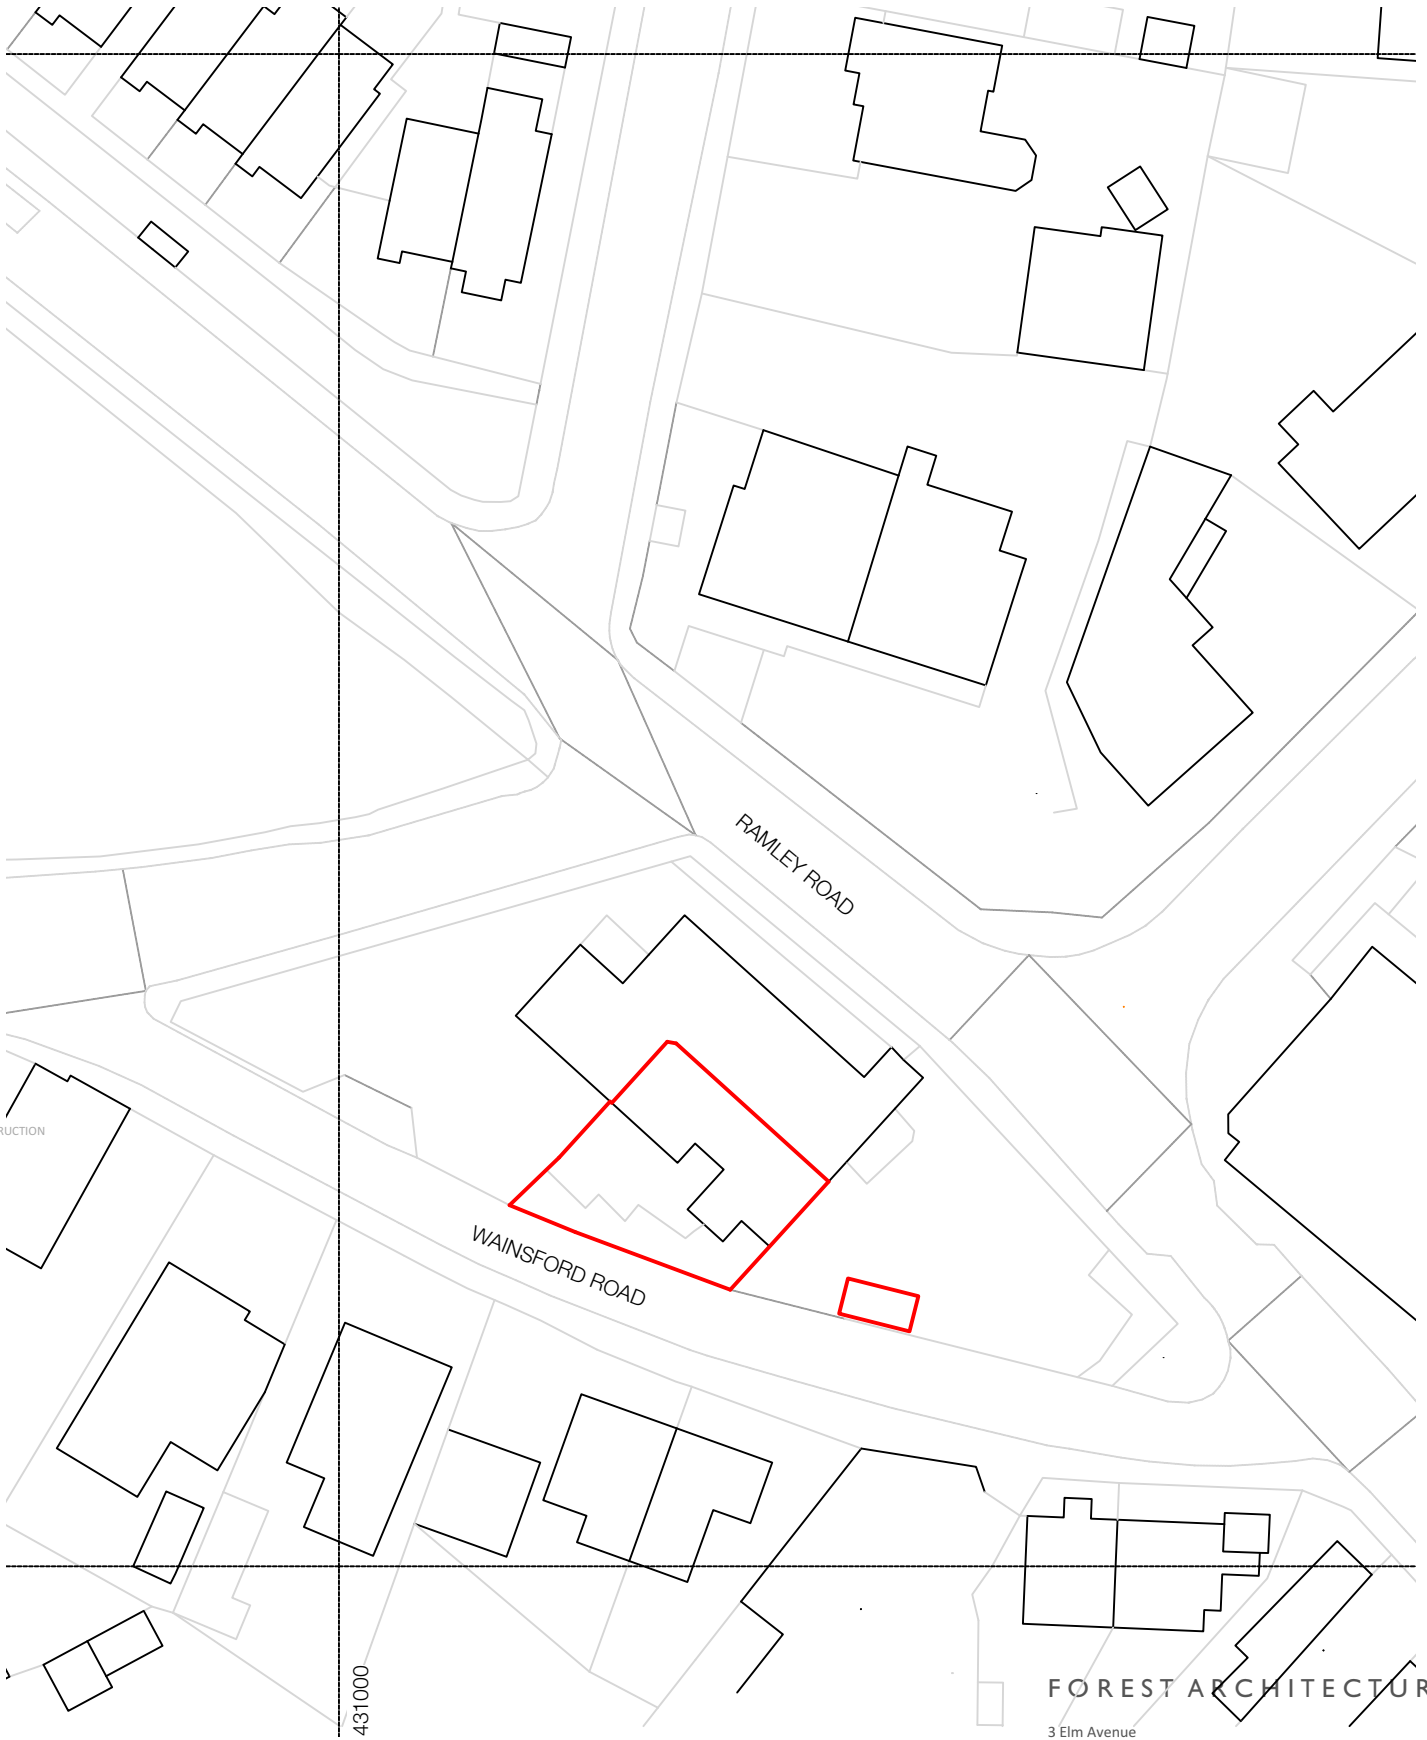

NOT FOR CONSTRUCTION

Mapping contents (c) Crown copyright and database rights 2020 Ordnance Survey 100035207

NOT FOR CONSTRUCTION

FOREST ARCHITECTURE

3 Elm Avenue  
Lymington  
Hampshire  
SO41 8BD  
01590 688 524  
07713585440

Project: Headmasters Hall, The Square, Pennington  
Drawing: Site Block Plan  
Drawing No: 1915 PP-002  
Scale: 1:500 @ A4  
Date: March 2021