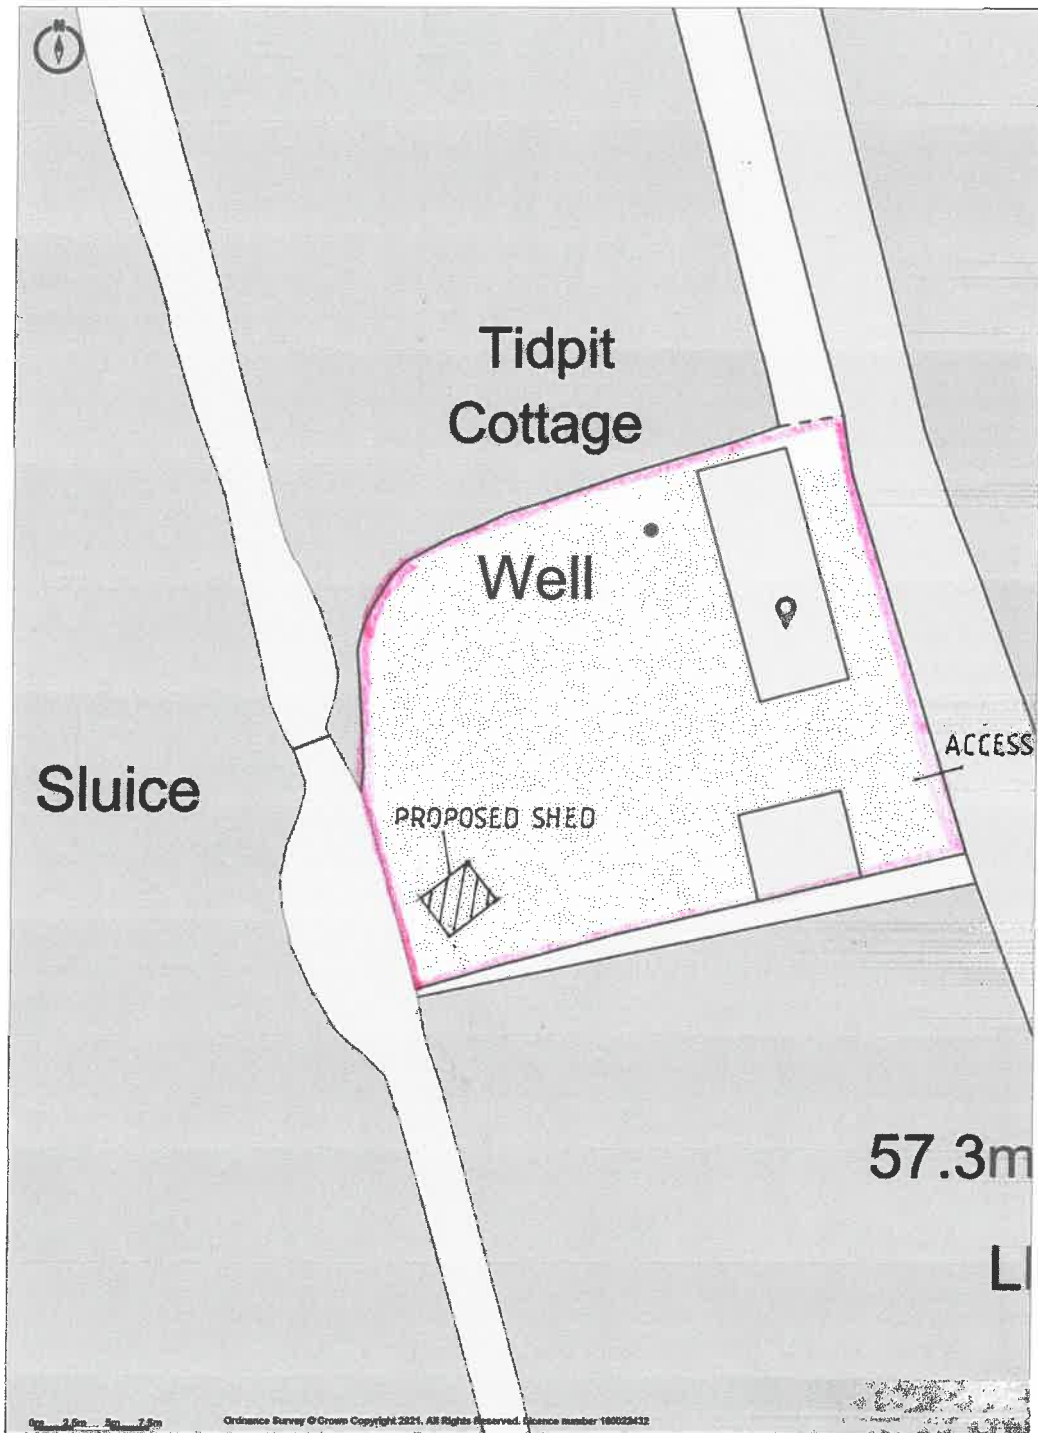

Tidpit Cottage, Martin Road, Tidpit Martin, FORDINGBRIDGE, Hampshire, SP6 3JR

MARTIN

**Promap**  
LANDMARK INFORMATION

Ordnance Survey Crown Copyright 2021. All rights reserved.  
Licence number 100022432.  
Plotted Scale - 1:1250. Paper Size - A4

Cutler Associates

Tidpit Cottage, Martin Road, Tidpit Martin, FORDINGBRIDGE, Hampshire, SP6 3JR

**Promap**  
● LANDMARK INFORMATION

Ordnance Survey Crown Copyright 2021. All rights reserved.  
Licence number 100022432.  
Plotted Scale - 1:500. Paper Size - A4