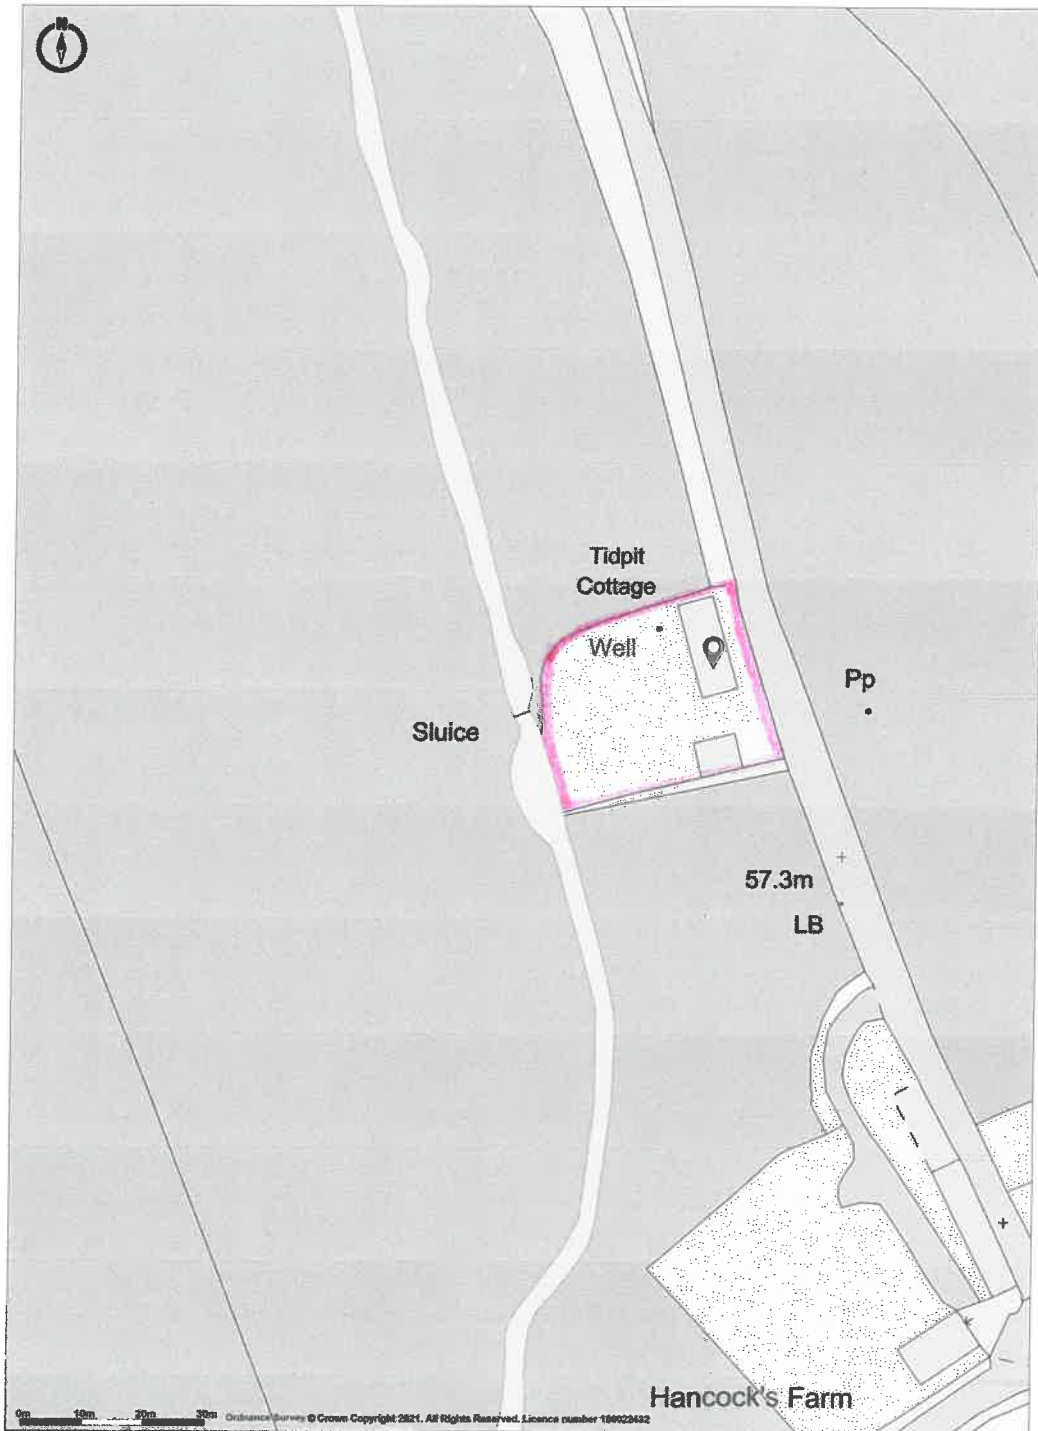

Tidpit Cottage, Martin Road, Tidpit Martin, FORDINGBRIDGE, Hampshire, SP6 3JR

MARTIN

**Promap**  
LANDMARK INFORMATION

Ordnance Survey Crown Copyright 2021. All rights reserved.  
Licence number 100022432.  
Plotted Scale - 1:1250. Paper Size - A4

Cutler Associates

Tidpit Cottage, Martin Road, Tidpit Martin, FORDINGBRIDGE, Hampshire, SP6 3JR

**Promap**  
● LANDMARK INFORMATION

Ordnance Survey Crown Copyright 2021. All rights reserved.  
Licence number 100022432.  
Plotted Scale - 1:500. Paper Size - A4