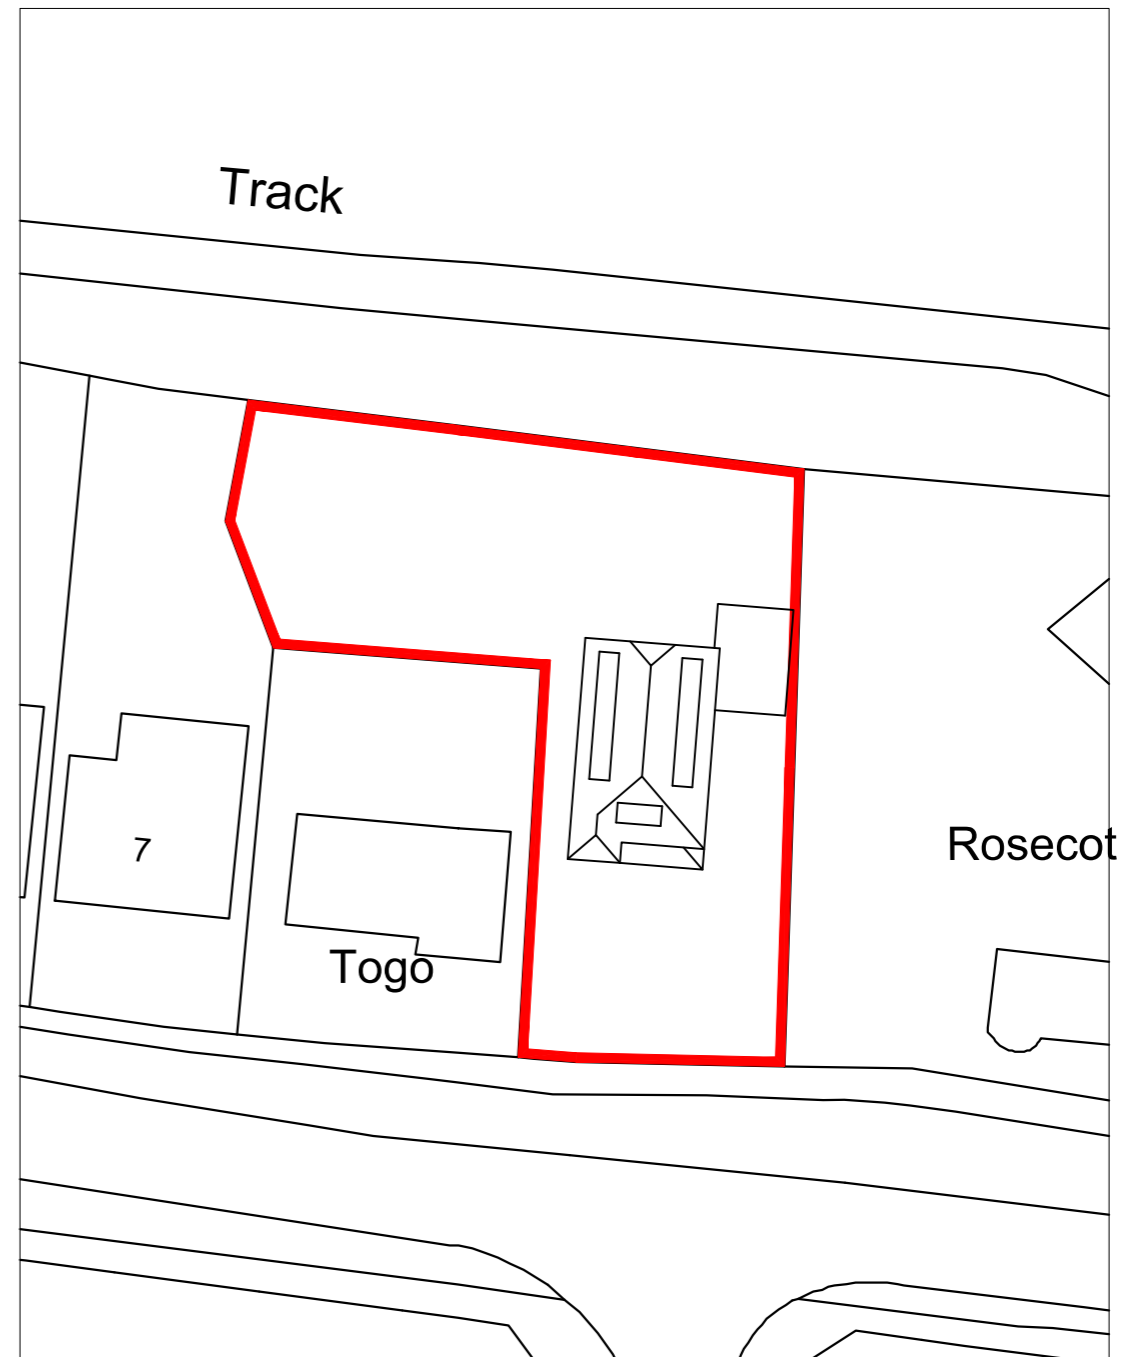

Location Plan: 1:1250

Block Plan: 1:500

11 New Cut,
Hayling Island,
Hampshire,
PO11 0NB

SITE PLANS

Revisions a) Note/Date/Initial
b)
c)

© Crown Copyright
All right reserved
Reproduced by Permission
Licence No.100046837