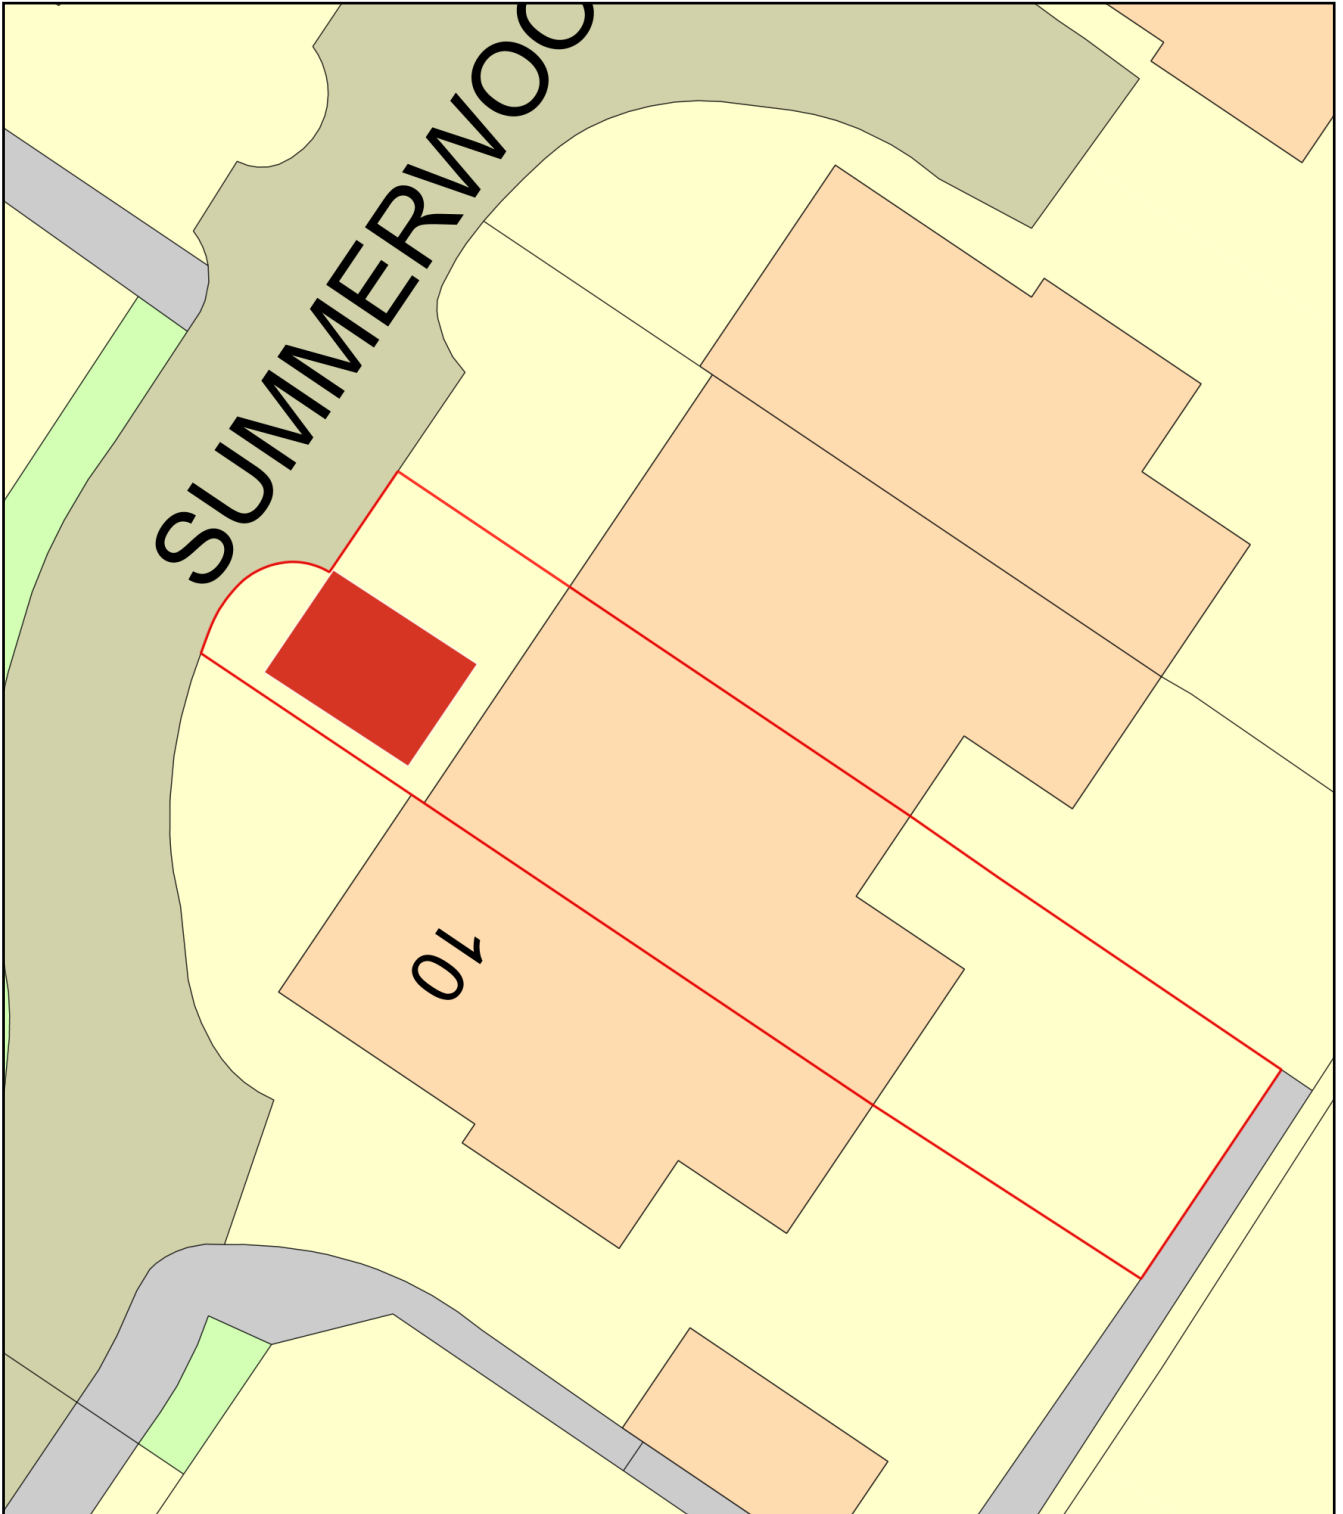

9 Summerwood, SL5 9SQ

Plan Produced for: Pauline McMichael
Date Produced: 12 Apr 2021
Plan Reference Number: TQRQM21102085328693
Scale: 1:200 @ A4