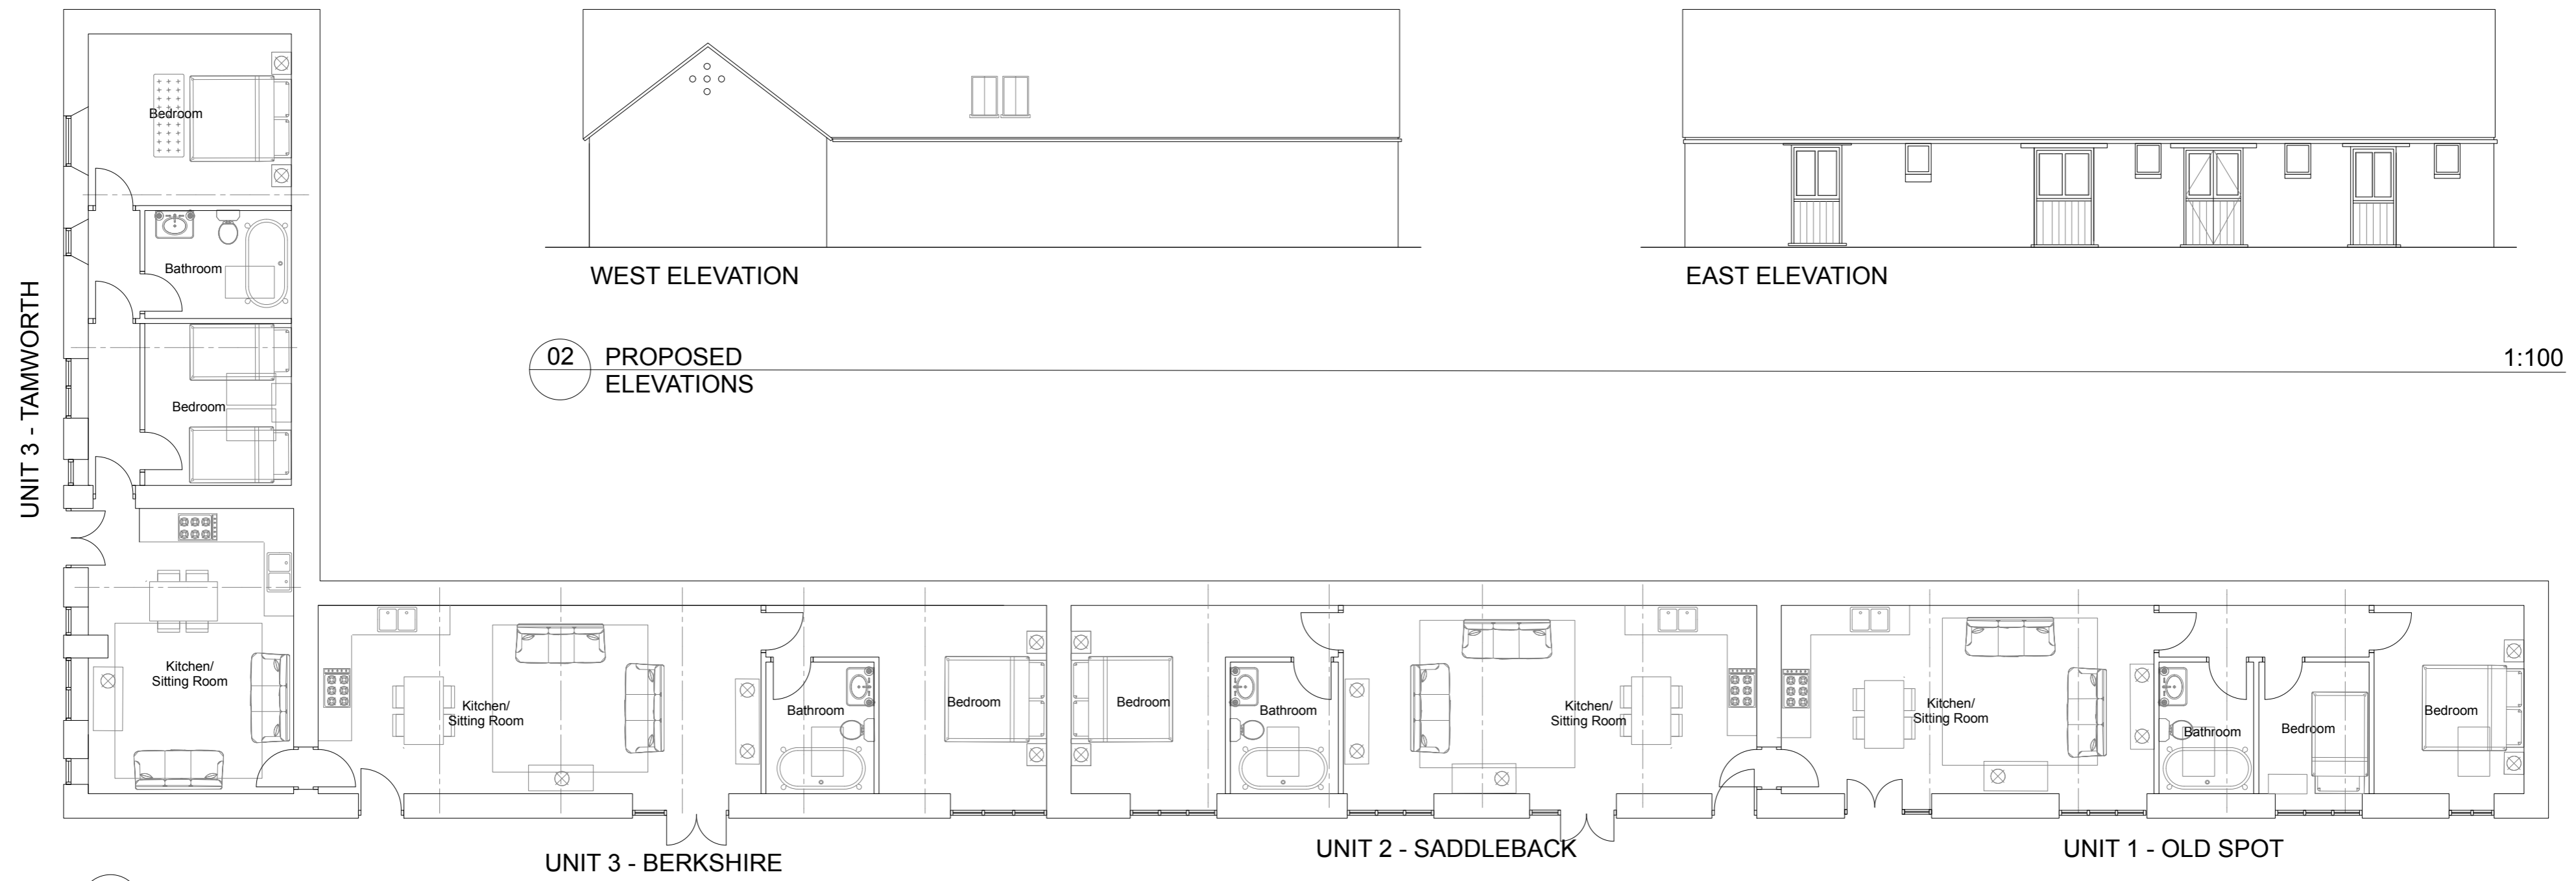

NORTH ELEVATION

SOUTH ELEVATION

02 PROPOSED ELEVATIONS

1:100

01 PROPOSED LAYOUT PLAN

1:100

**mm<sup>3</sup> design**

Dairy Farm, Hillesden  
Buckinghamshire. MK18 4BX

Tel: 01280 848 140  
E: studio@mm3-design.co.uk

- 16.01.21 Issued for Client Comment  
A 24.01.21 Updated to Client Comment

KR  
KR

Rynehill Farm Barns, Kingham

Proposed Layout & Elevations

16.01.21 AL(10)002 A

1:100 @A2 KR ©