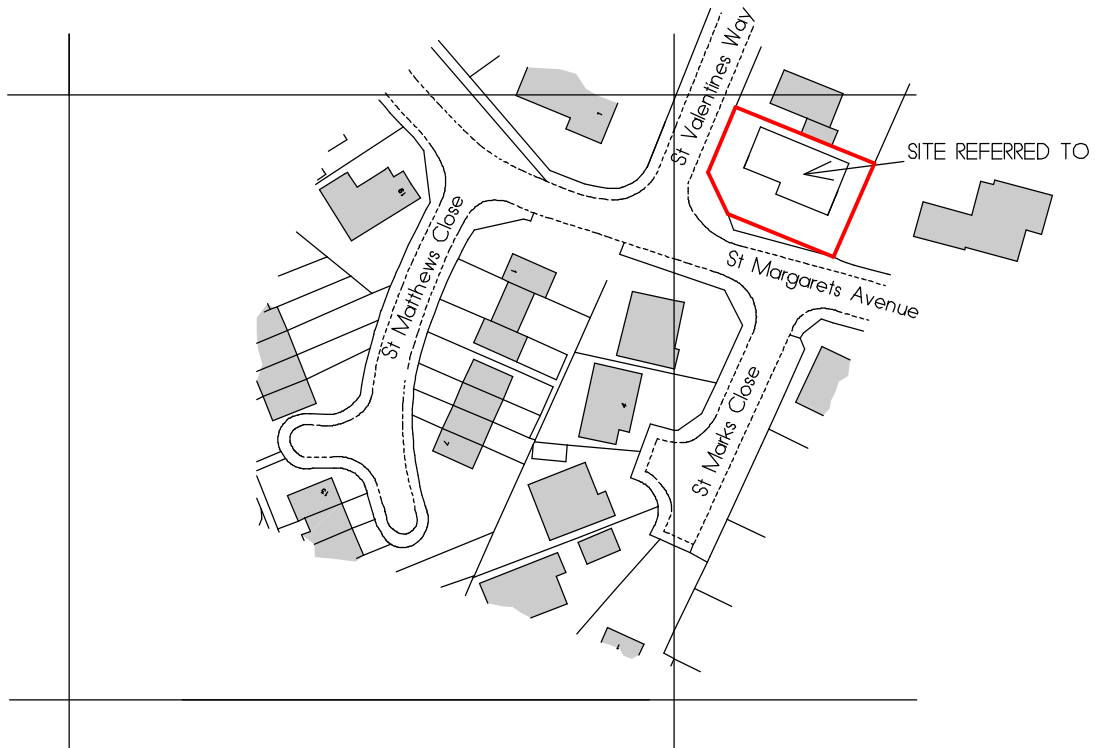

Proposed extension to form a conservatory
at,
2A St. Valentines Way, Skegness.
Lincolnshire PE25 2NG for Mr. T Wilkinson

Ordnance Survey (c) Crown Copyright 2016. All rights reserved. Licence number 100022432

SCALE : 1 : 1250

Location plan scale 1/1250
Print at A4 size

21-2699-04