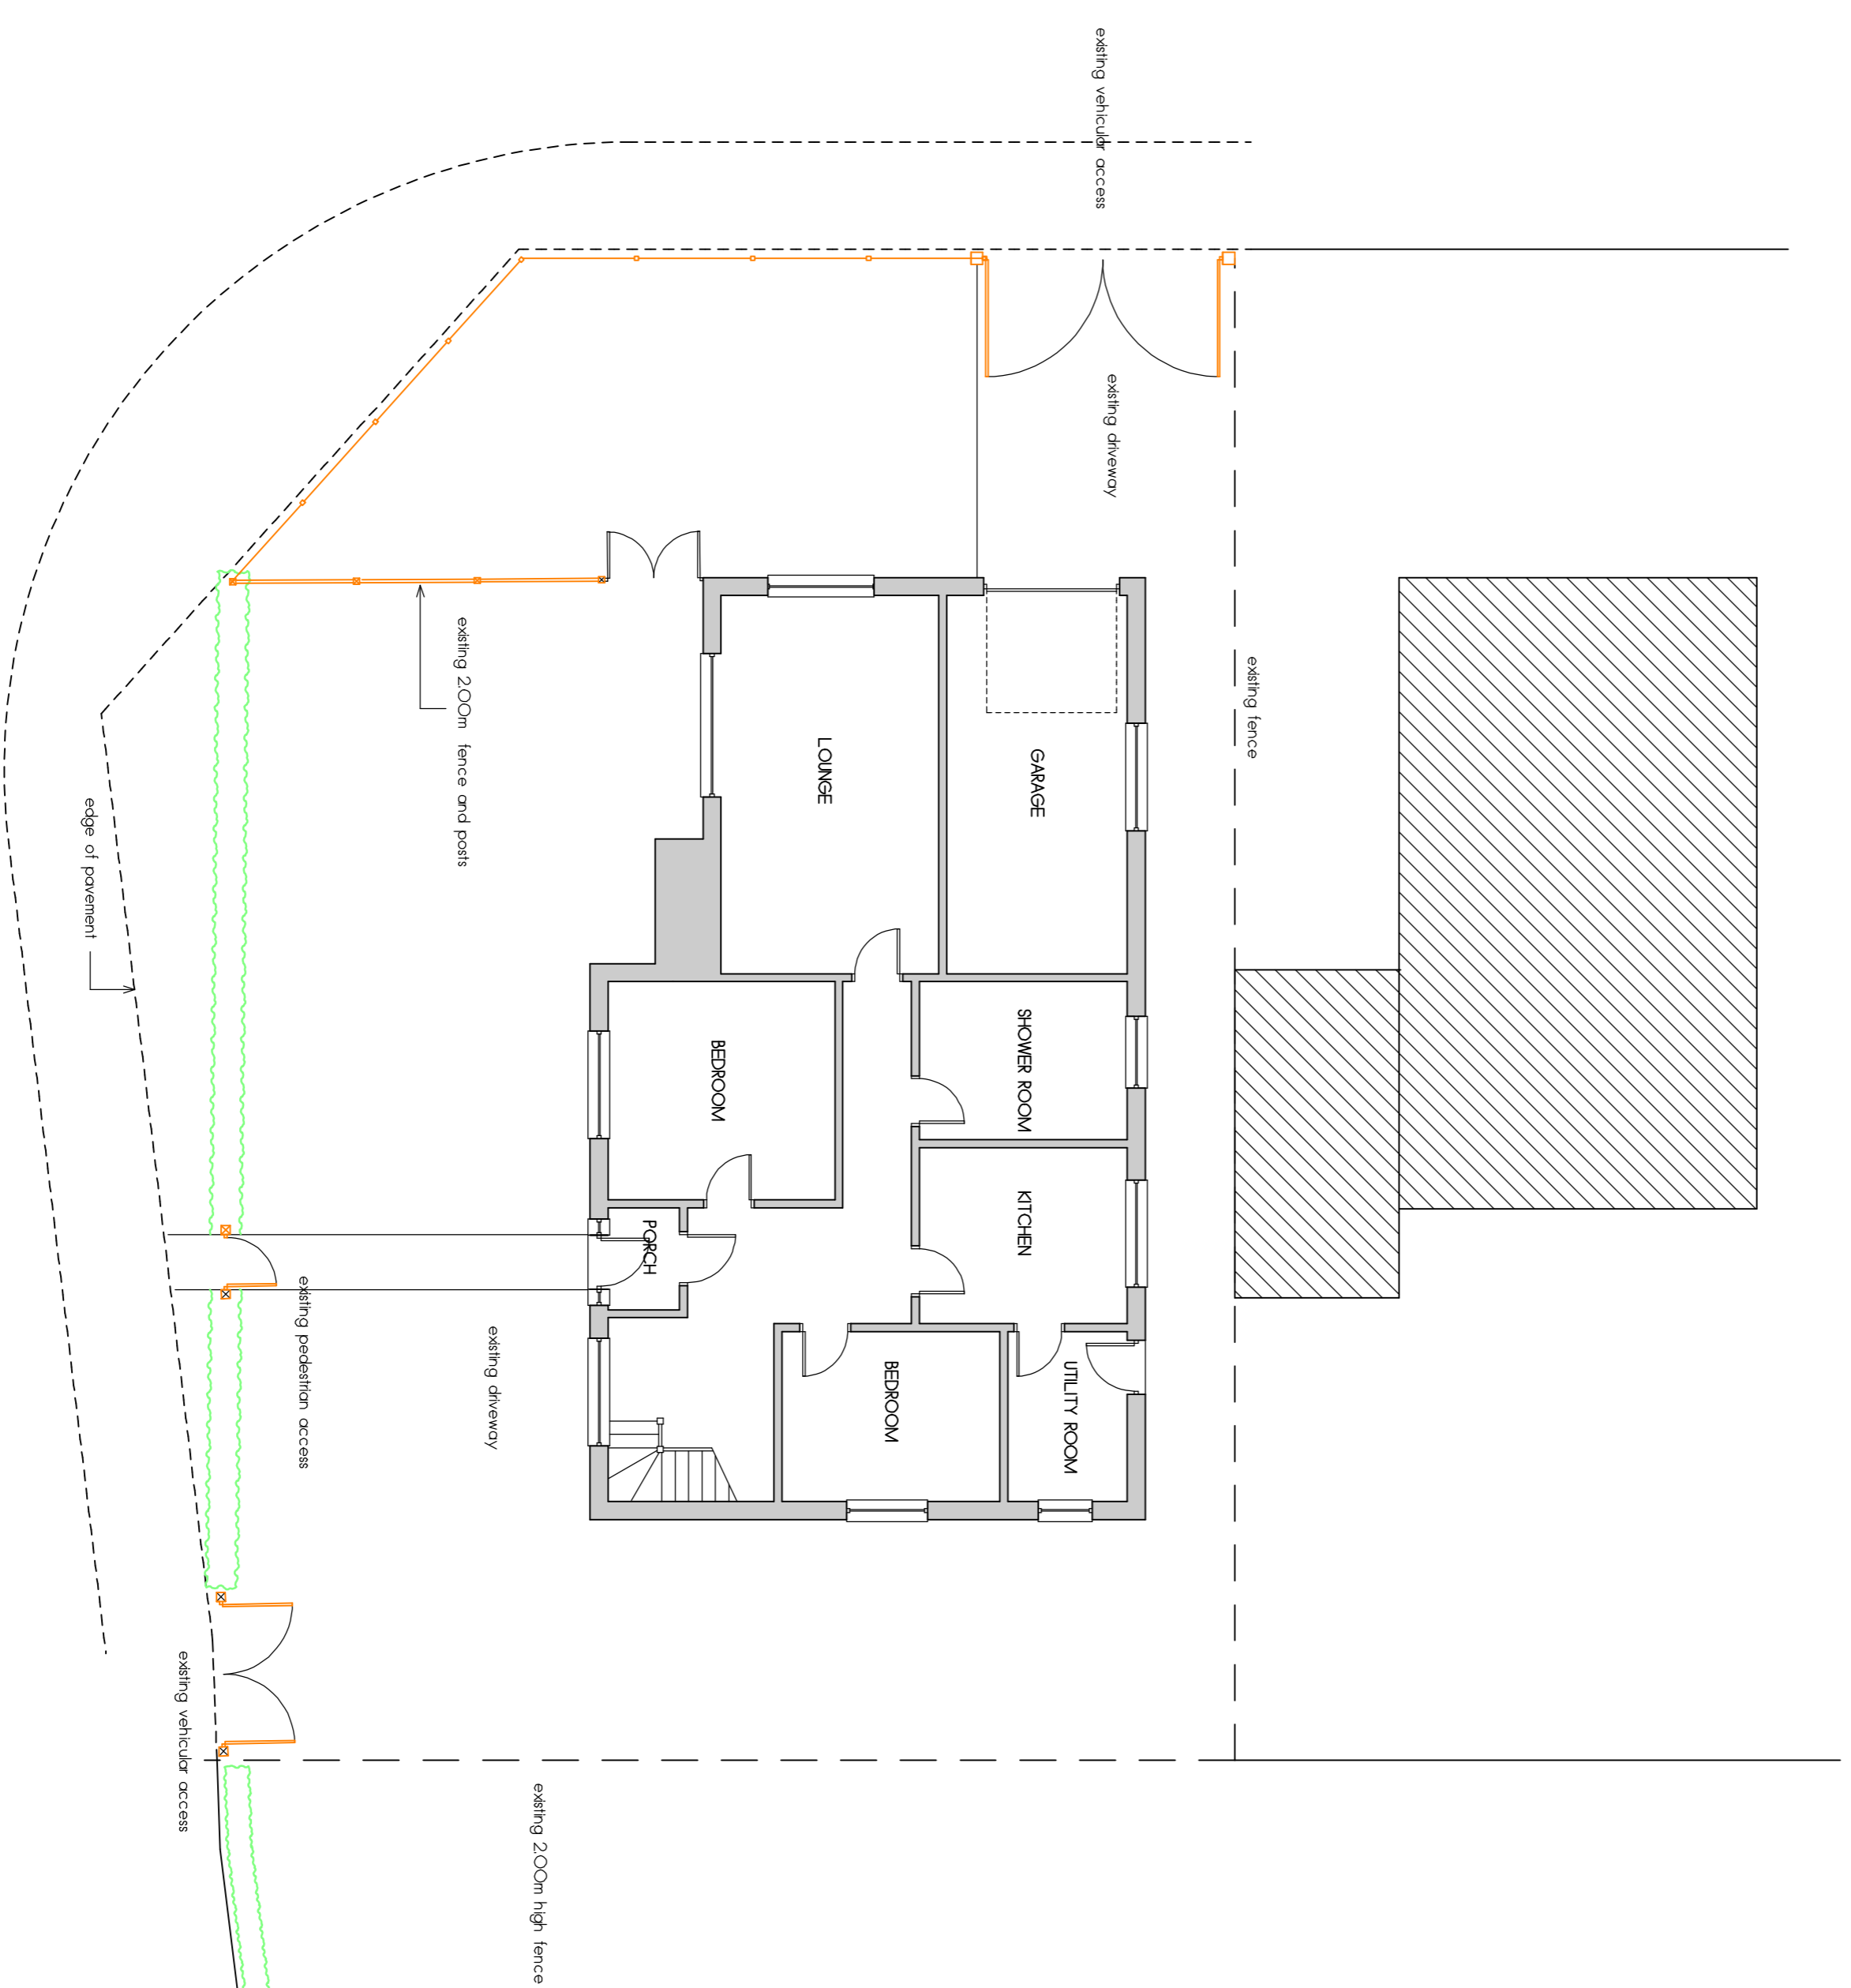

WESTERN ELEVATION

SOUTHERN ELEVATION

EASTERN ELEVATION

ROOF PLAN AS EXISTING

PLAN AS EXISTING

Drawing Title
Proposed extension to form a conservatory at,
2A St. Valentines Way, Skegness.
Lincolnshire PE25 2NG for Mr. T. Wilkinson.

Scale
 1/100

Date
 9th April 2021

Paul Spinks Technician
 152, Dumfries Road
 Skegness, PE25 9DA
 Telephone/Fax 01754 760331

Drawing Number
21-2699-01