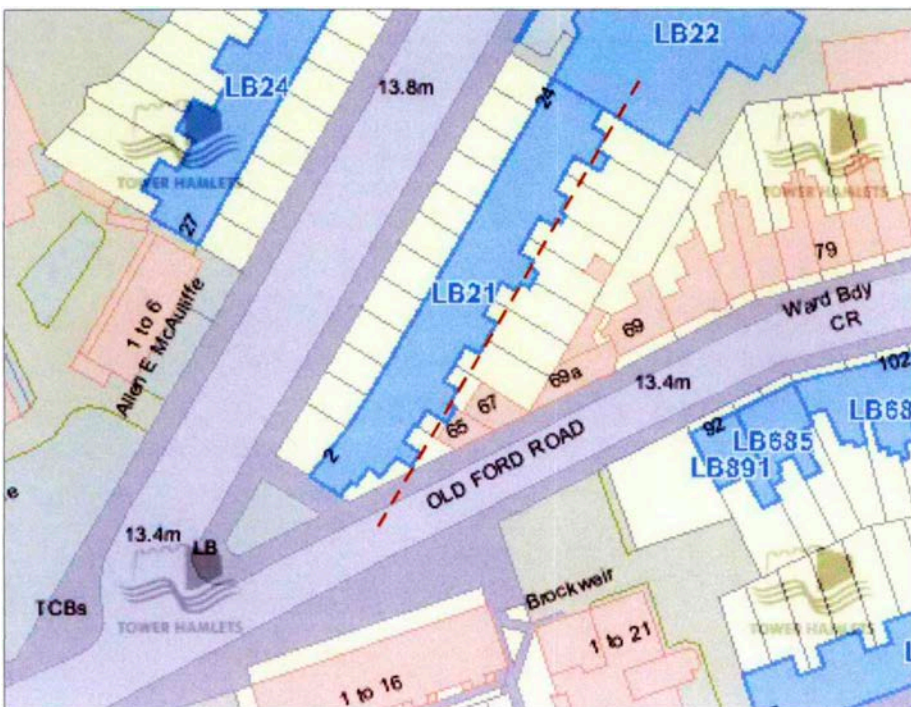

Photo Montage Removal and replacement of shed with Mökki Quad Compact @ 12B Approach Road.

12B Approach Road, London E2 9LY

Location maps.

View from rear of 12B Approach Road upper ground floor looking South-East.

Rear of 12B Approach Road looking North-West.

The existing shed.

Design images from Mokki Studios.