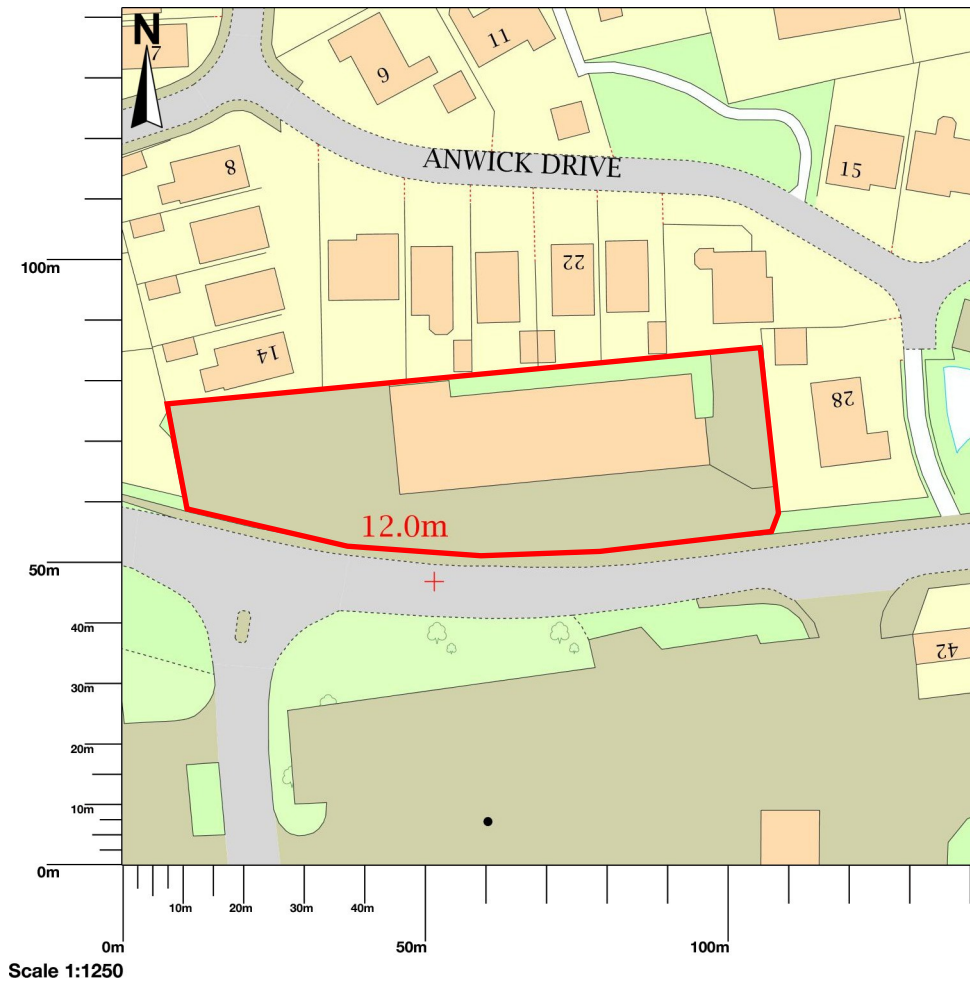

Glasshouse Car Sales, Main Road, Anwick, Sleaford, NG34 9SJ

PL- 078-20 -03