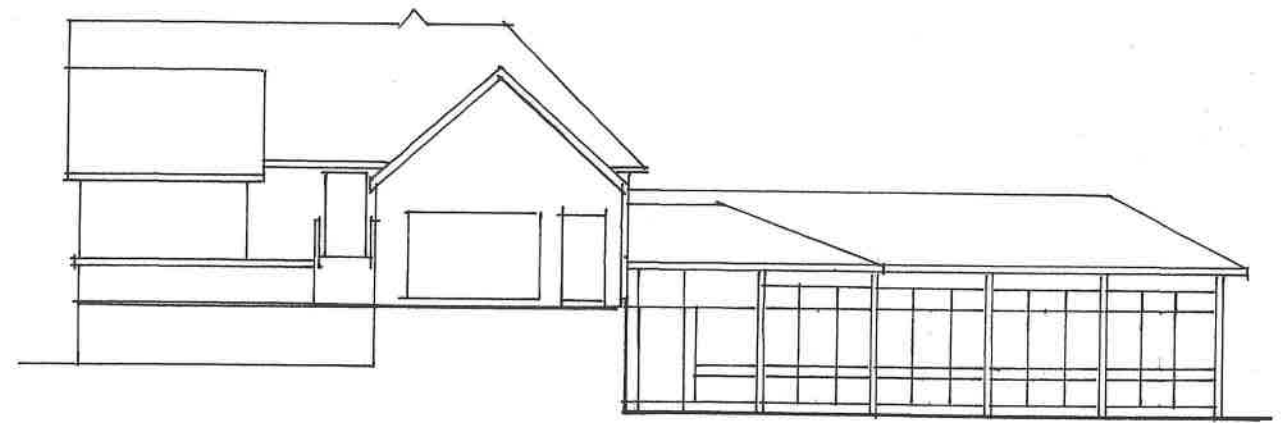

EXISTING FRONT (SOUTH) ELEVATION

EXISTING SIDE (WEST) ELEVATION

PROPOSED FRONT (SOUTH) ELEVATION

PROPOSED SIDE (WEST) ELEVATION

SITE		RADYR GOLF CLUB
TITLE		ELEVATIONS
DATE	MARCH 2021	DRWG. No.
SCALE	1:200	2300-02