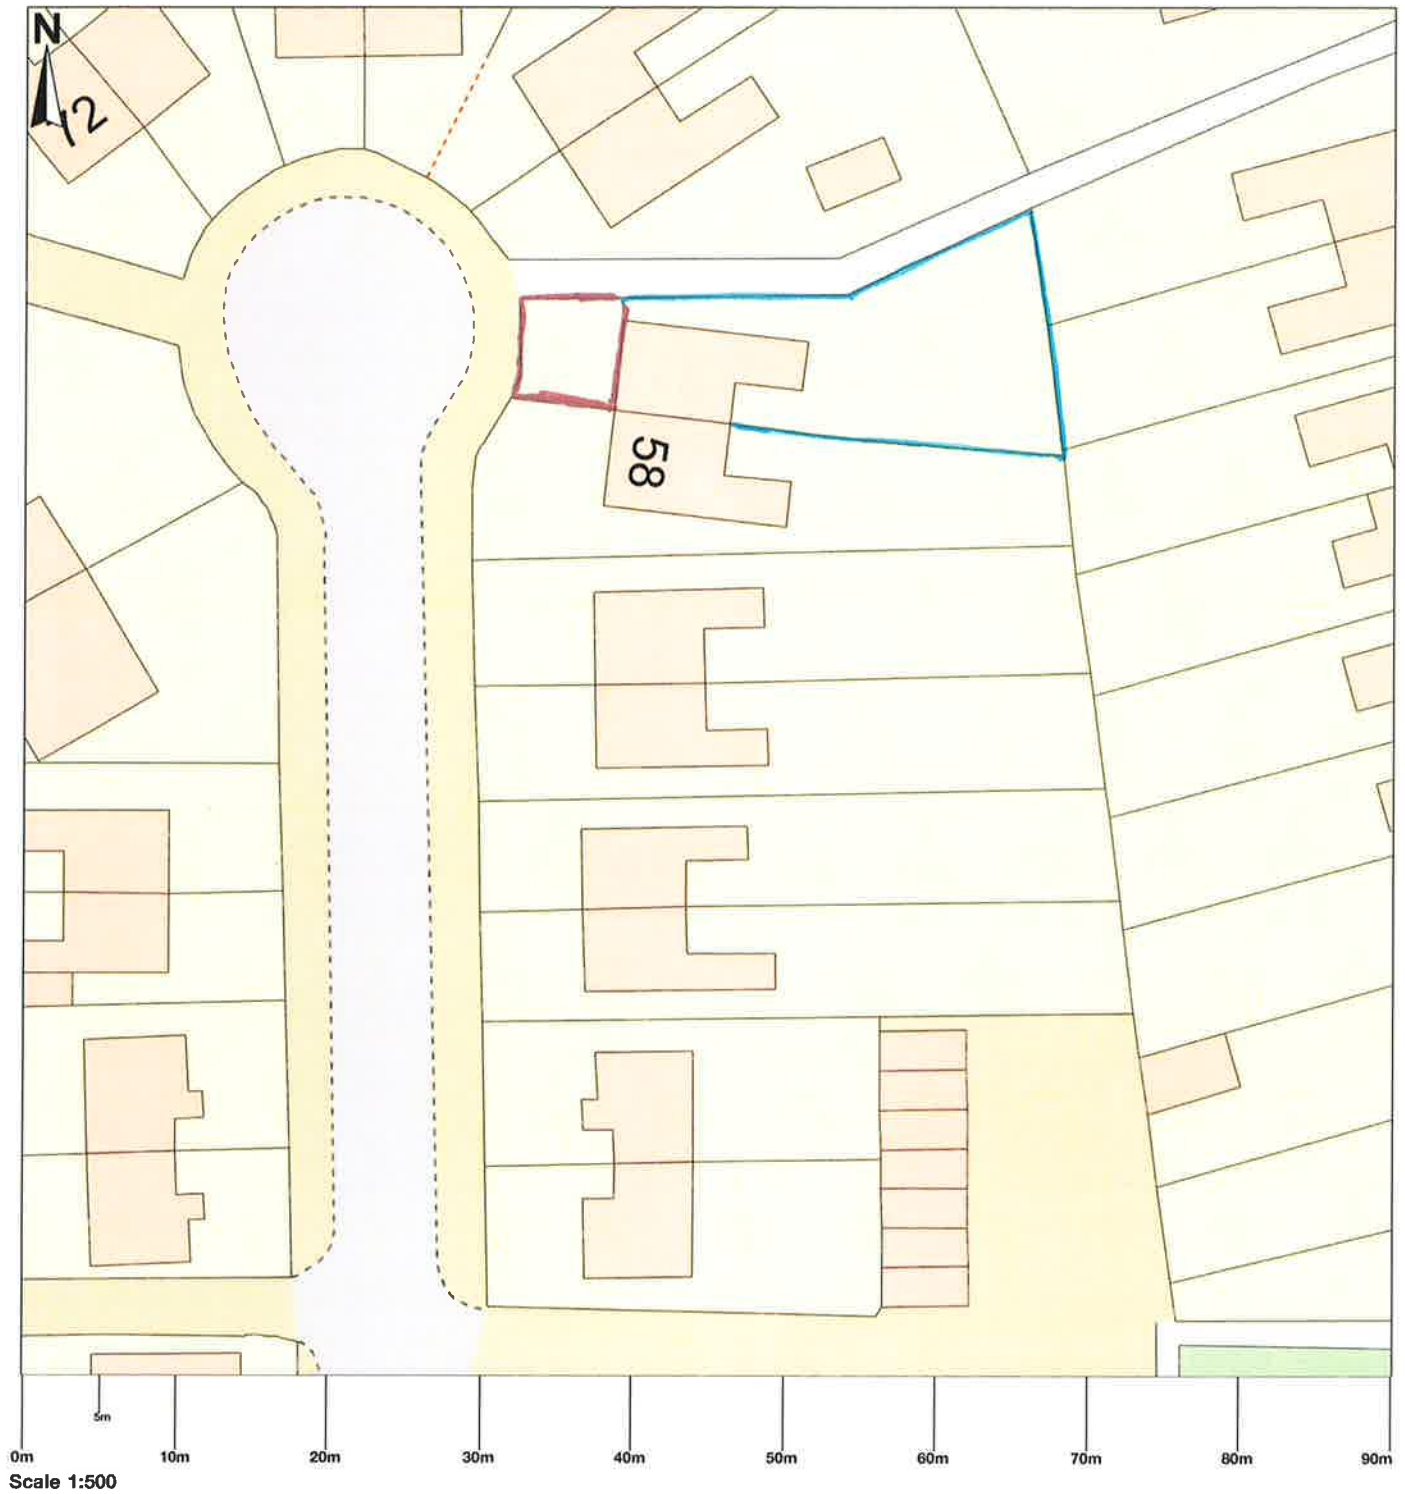

60 Montgomery Road, South Darenth, Dartford, DA4 9AL

Map area bounded by: 556604,169606 556694,169696. Produced on 18 December 2020 from the OS National Geographic Database. Reproduction in whole or part is prohibited without the prior permission of Ordnance Survey. © Crown copyright 2020. Supplied by UKPlanningMaps.com a licensed OS partner (100054135). Unique plan reference: b90c/550299/745140