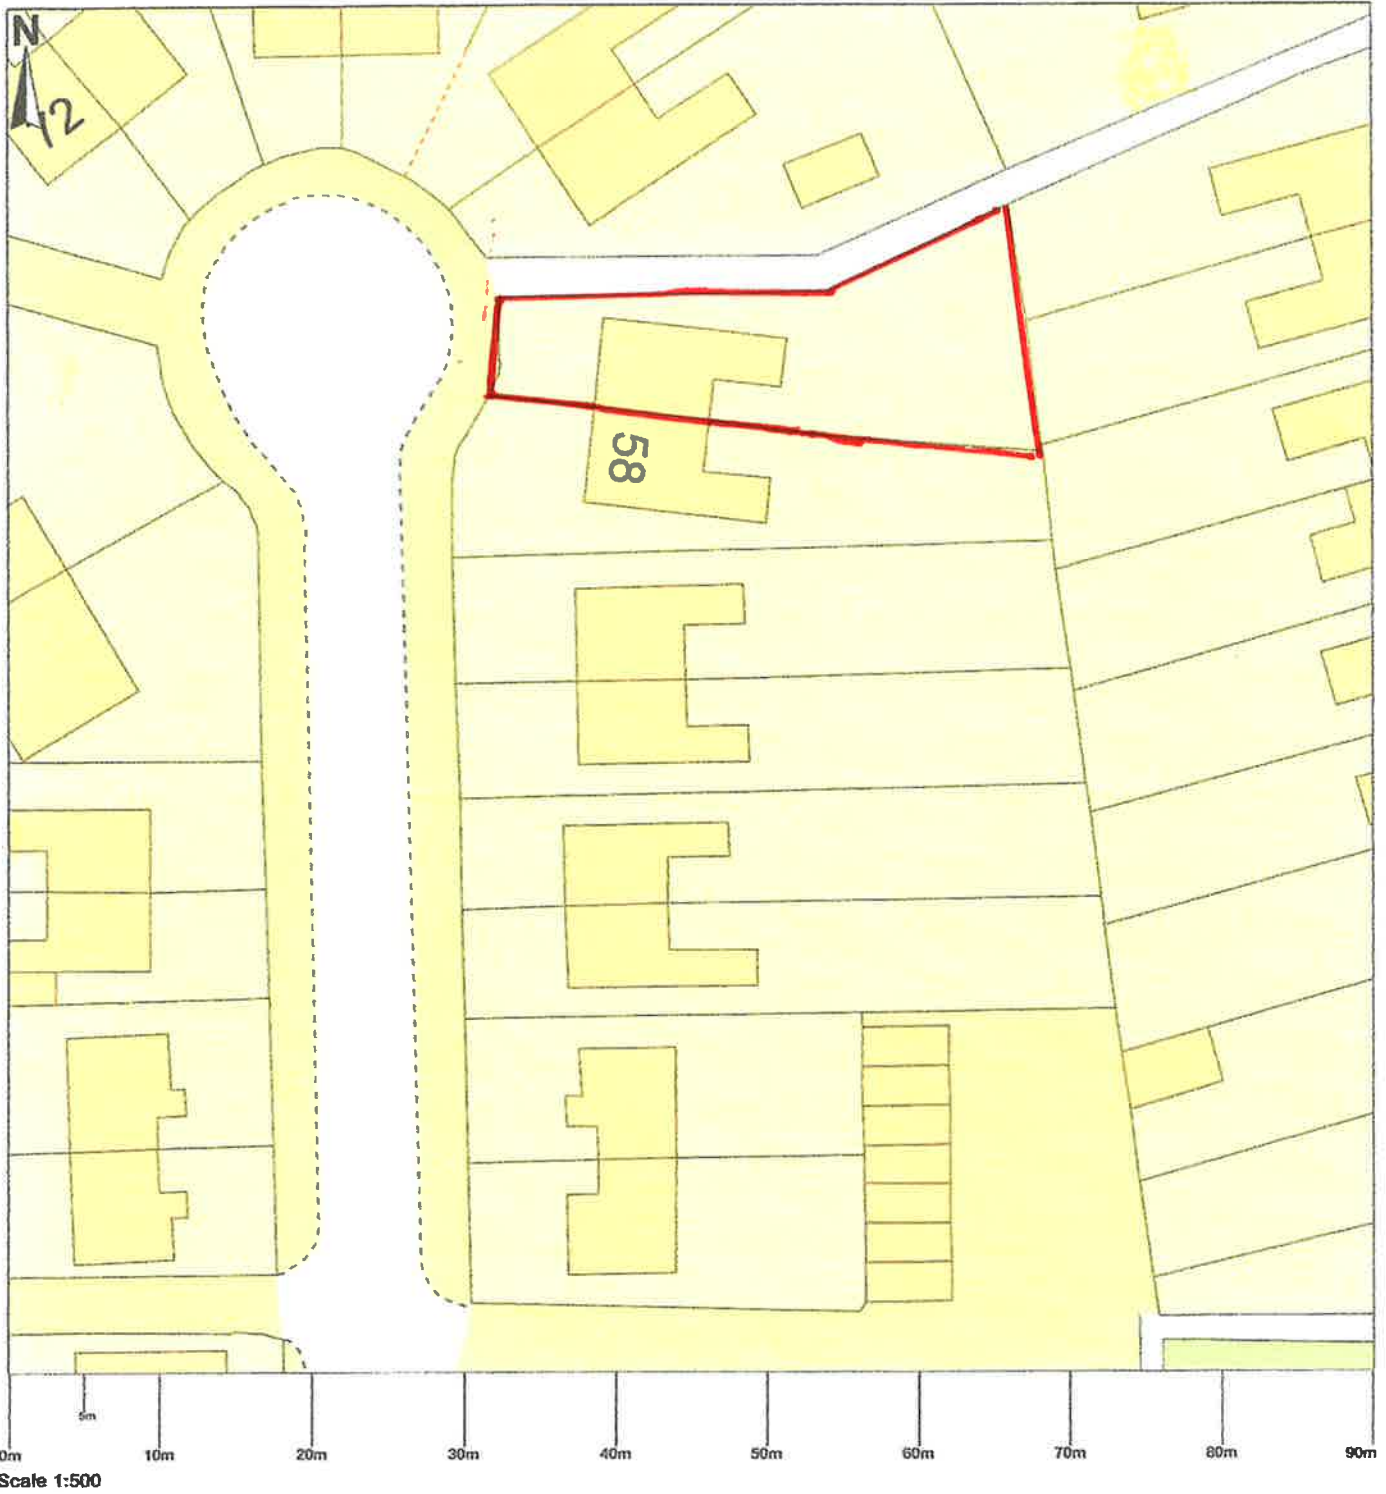

60 Montgomery Road, South Darenth, Dartford, DA4 9AL

Map area bounded by: 556604,169606 556694,169696. Produced on 18 December 2020 from the OS National Geographic Database. Reproduction in whole or part is prohibited without the prior permission of Ordnance Survey. © Crown copyright 2020. Supplied by UKPlanningMaps.com a licensed OS partner (100054135). Unique plan reference: b90cuk/550299/745140