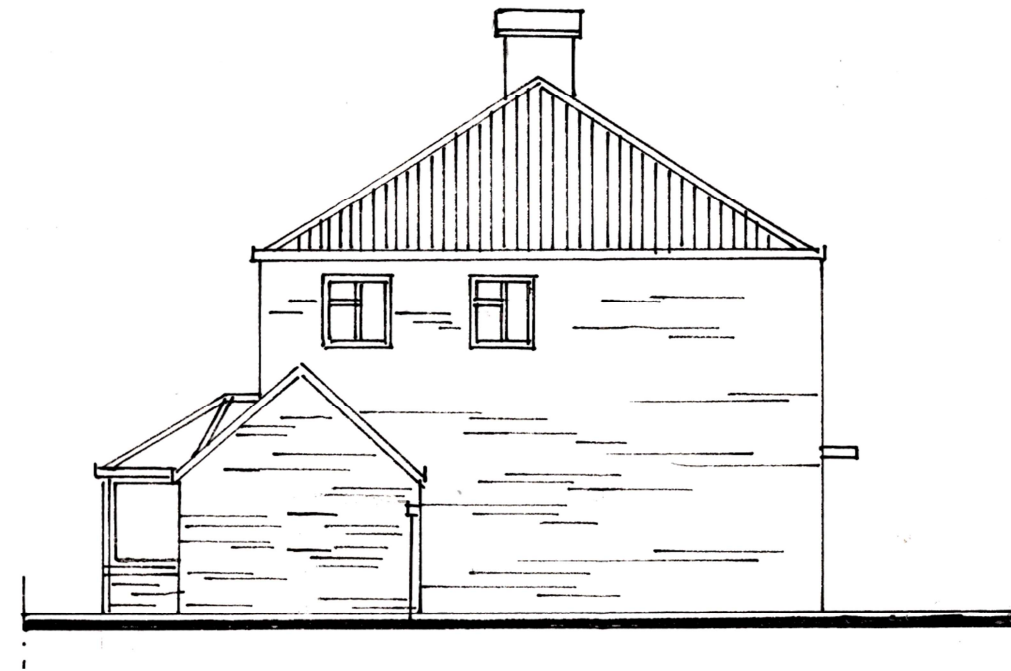

NORTH ELEVATION

EAST ELEVATION

WEST ELEVATION

SOUTH ELEVATION

ART & ARCHITECTURE Ltd. — registered trademark	
International Architectural Interior Design	From Concept to Delivery
111, Grantchester Meadows CAMBRIDGE CB3 9JN Tel.: 01223 – 365571 Mob.: 07802 – 866505 e-mail: adrian@tuchel.co.uk architecture website: www.artarchitecture.gallery art website: www.adriantuchel.gallery	GARY LOCKWOOD 12 HOLYBUSH CORNER BRADFIELD ST. GEORGE Bury St. Edmunds, IP30 OAX GARY EXISTING ELEVATIONS Scale 1:100 Mar-21
Never scale dimensions from the drawing. Use written dimensions only. Report any discrepancies. Please ask if in doubt.	