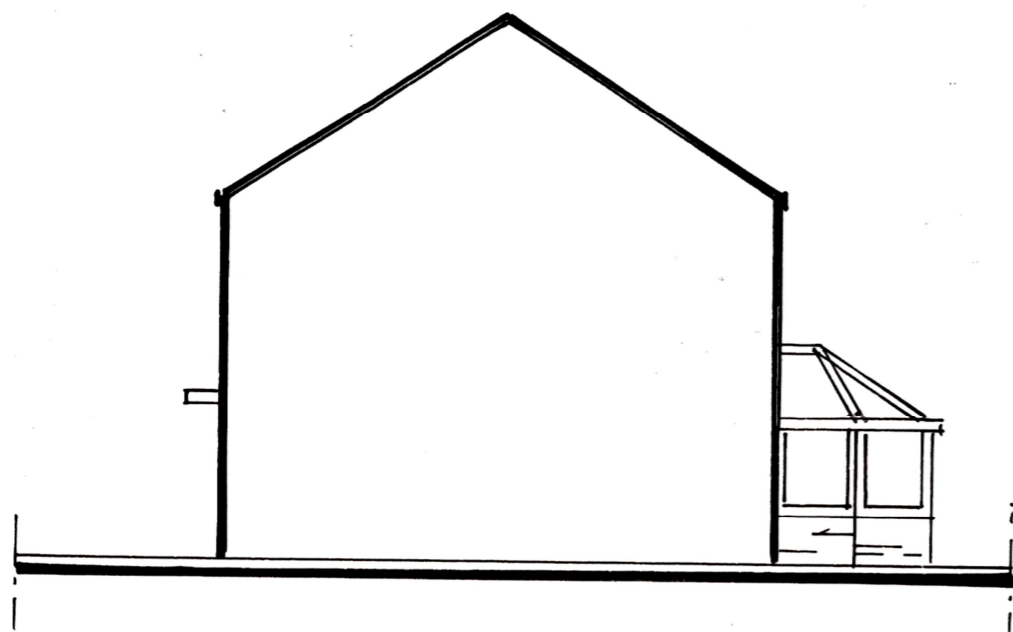

NORTH ELEVATION

EAST ELEVATION

WEST ELEVATION

SOUTH ELEVATION

<b>ART &amp; ARCHITECTURE Ltd.</b> — registered trademark	
International Architectural Interior Design	From Concept to Delivery
111, Grantchester Meadows CAMBRIDGE CB3 9JN Tel.: 01223 – 365571 Mob.: 07802 – 866505 e-mail: <a href="mailto:adrian@tuchel.co.uk">adrian@tuchel.co.uk</a> architecture website: <a href="http://www.artarchitecture.gallery">www.artarchitecture.gallery</a> art website: <a href="http://www.adriantuchel.gallery">www.adriantuchel.gallery</a>	<b>GARY LOCKWOOD</b> 12 HOLYBUSH CORNER BRADFIELD ST. GEORGE Bury St. Edmunds, IP30 OAX <b>GARY PROPOSED ELEVATIONS</b> Scale 1:100 Mar-21
Never scale dimensions from the drawing. Use written dimensions only. Report any discrepancies. Please ask if in doubt.	