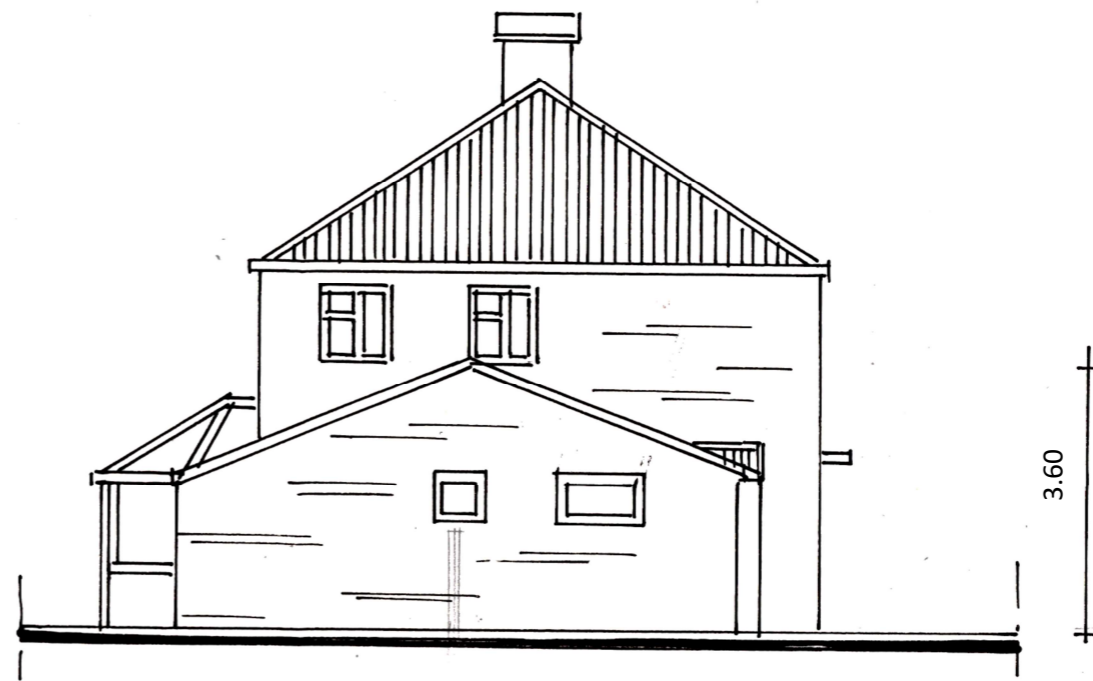

NORTH ELEVATION

EAST ELEVATION

WEST ELEVATION

SOUTH ELEVATION

<b>ART &amp; ARCHITECTURE Ltd.</b> — registered trademark	
International Architectural Interior Design	From Concept to Delivery
111, Grantchester Meadows CAMBRIDGE CB3 9JN Tel.: 01223 – 365571 Mob.: 07802 – 866505 e-mail: <a href="mailto:adrian@tuchel.co.uk">adrian@tuchel.co.uk</a> architecture website: <a href="http://www.artarchitecture.gallery">www.artarchitecture.gallery</a> art website: <a href="http://www.adriantuchel.gallery">www.adriantuchel.gallery</a>	<b>GARY LOCKWOOD</b> 12 HOLYBUSH CORNER BRADFIELD ST. GEORGE Bury St. Edmunds, IP30 OAX <b>GARY PROPOSED ELEVATIONS</b> Scale 1:100 Mar-21
Never scale dimensions from the drawing. Use written dimensions only. Report any discrepancies. Please ask if in doubt.	