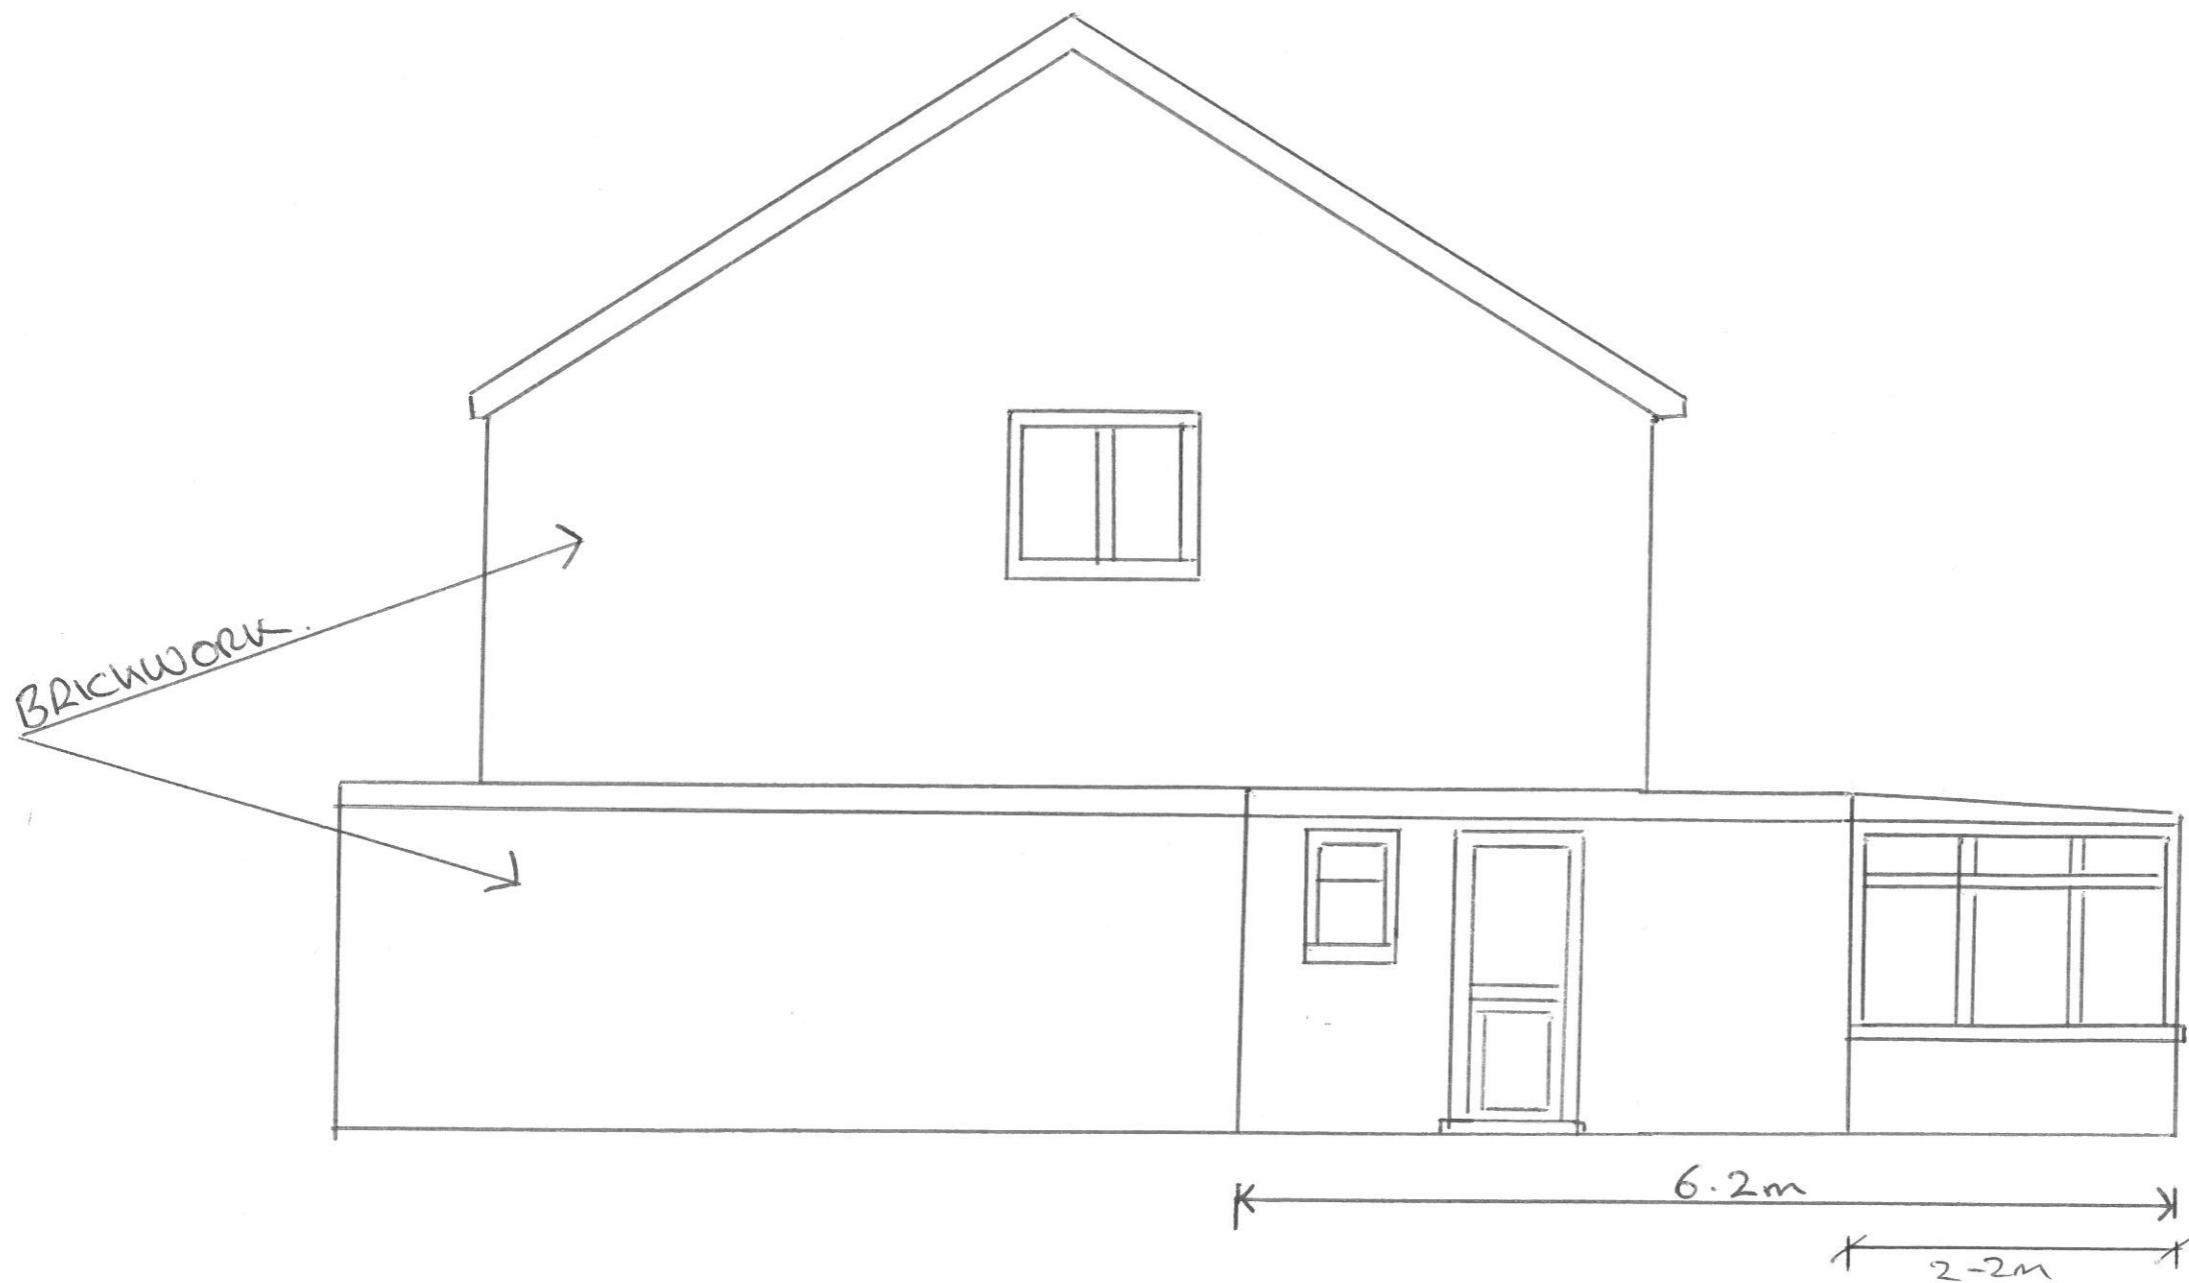

EXISTING PLAN 1:50
West ELEVATION

SCALE 1:50
EXISTING PLAN
West ELEVATION
14 BISHOPSCROFT
BARNINGHAM
IP31 1B2
DRW NO JDO/003
16 MARCH 2021