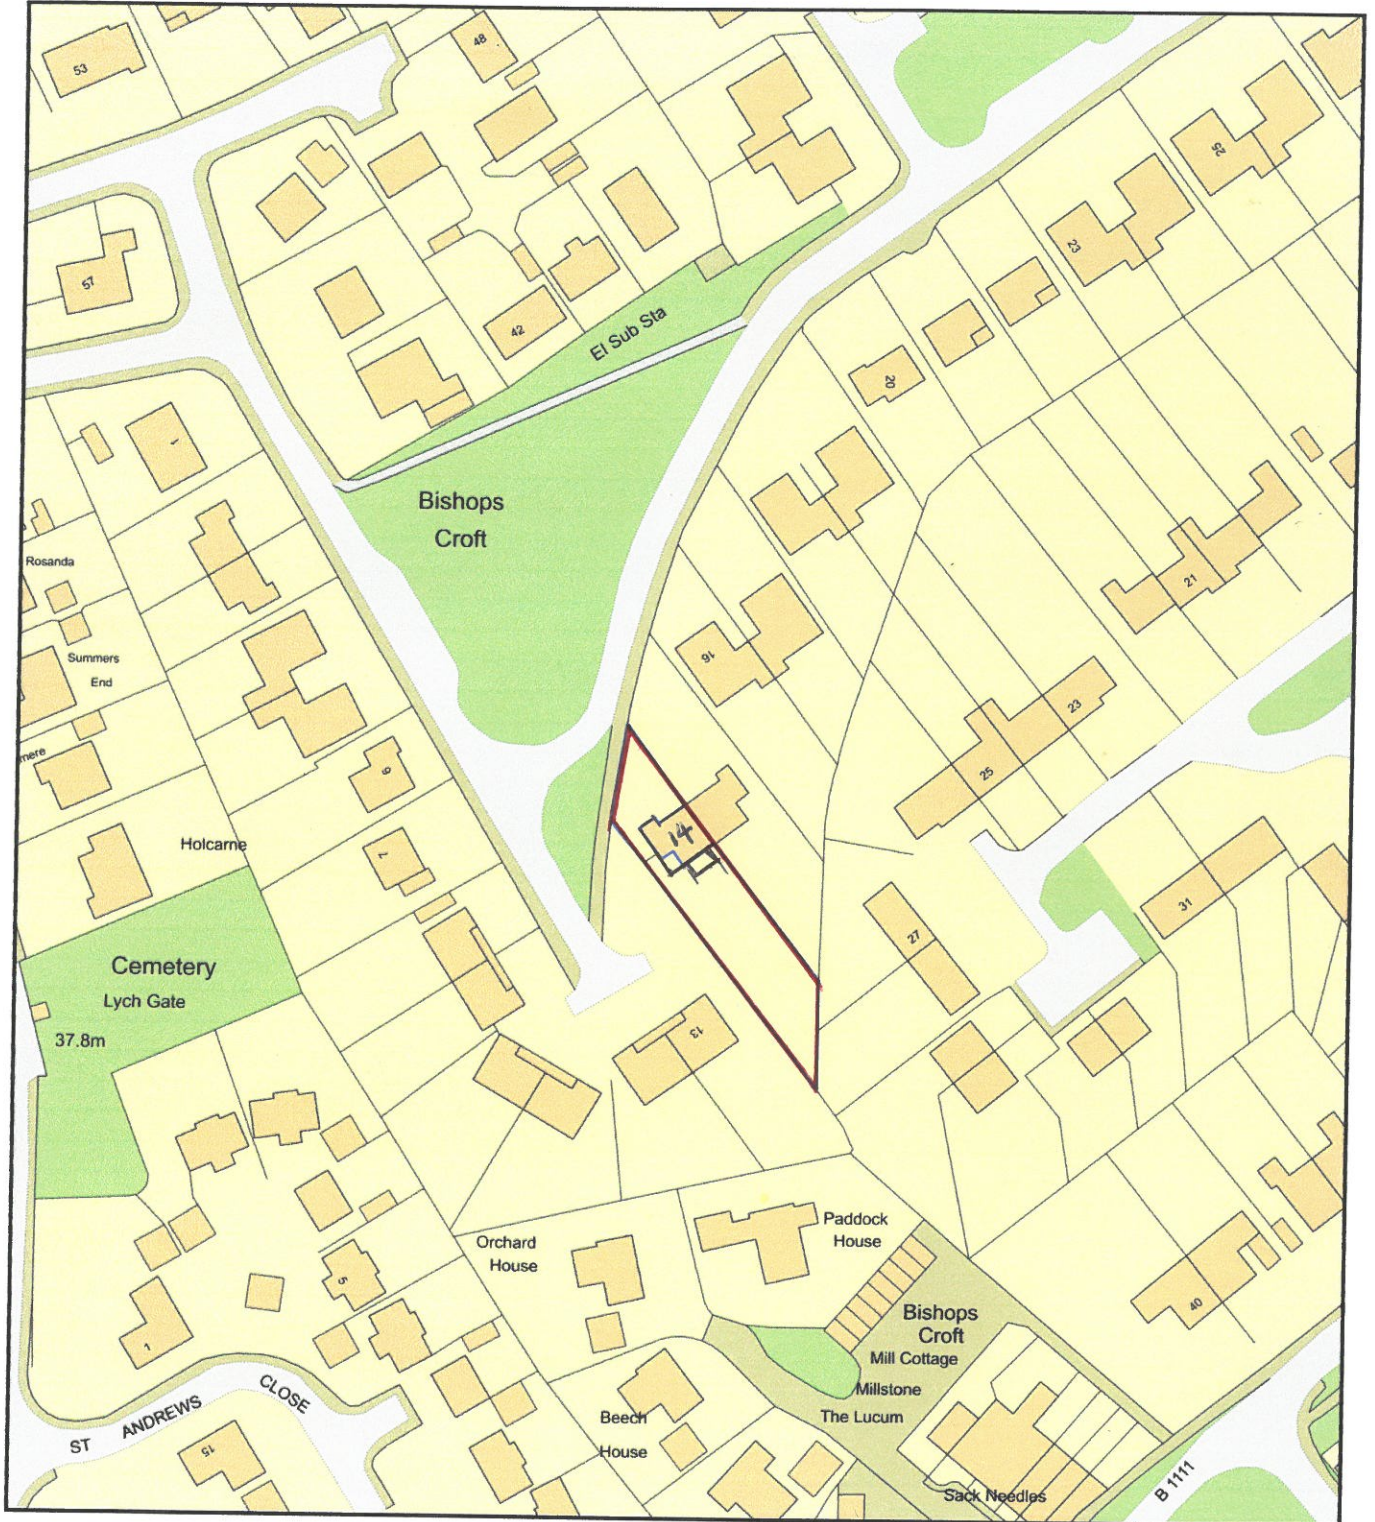

# 14 bishopscroft

Plan Produced for: Jason osborne  
Date Produced: 13 Mar 2021  
Plan Reference Number: TQRQM21072114252522  
Scale: 1:1250 @ A4

EXISTING  
LOCATION PLAN  
1:1250  
DRW NO JDO/001