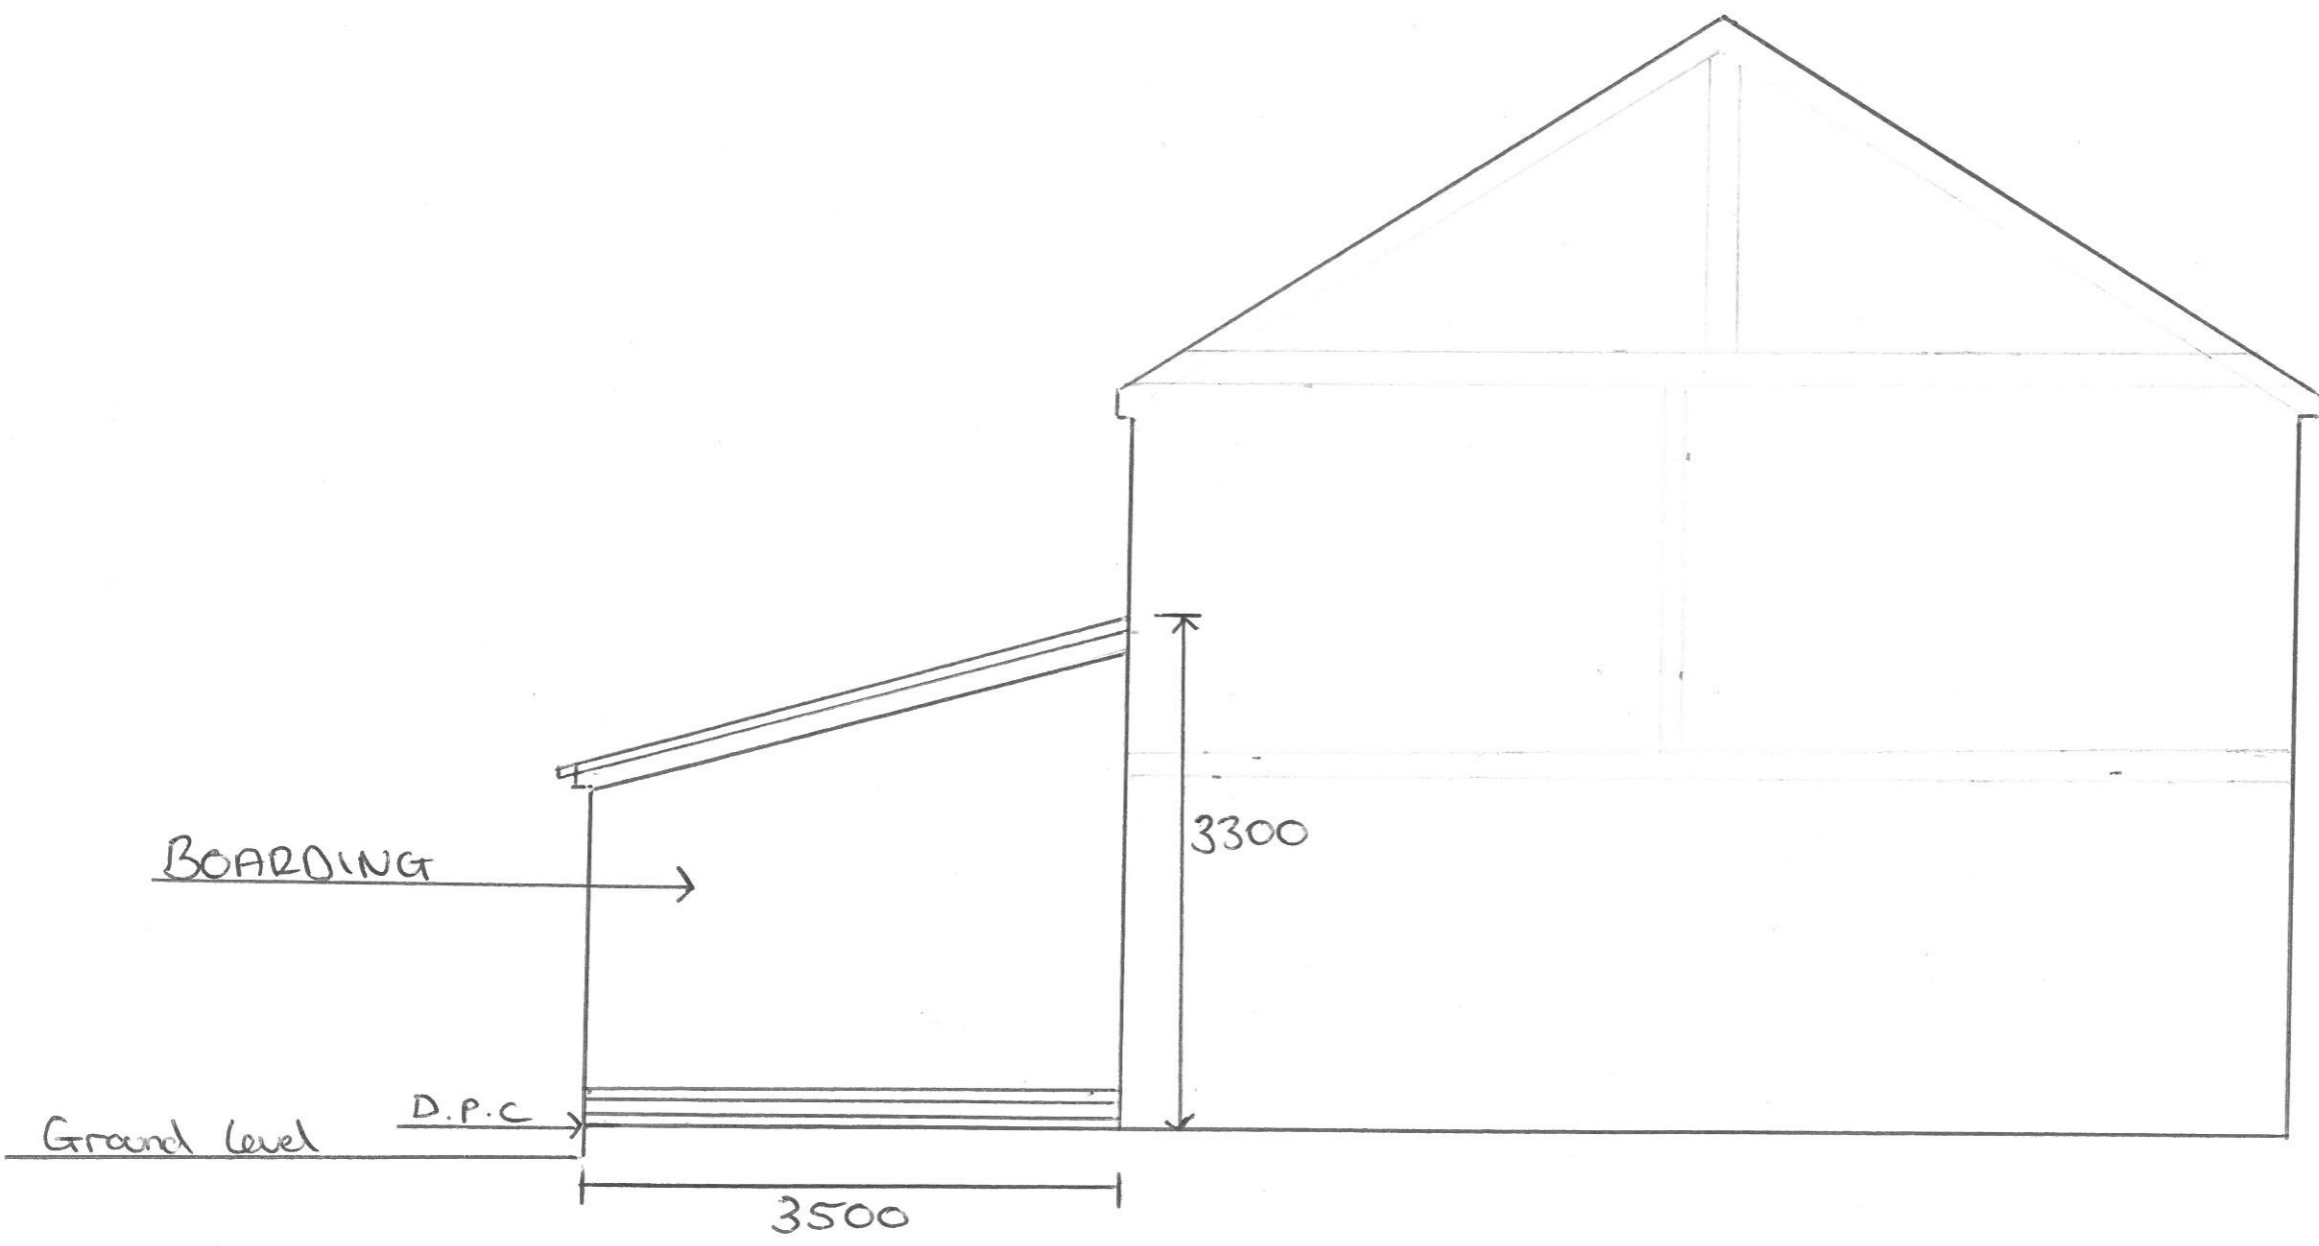

PROPOSED PLAN 1:50

EAST ELEVATION

EAST ELEVATION
SCALE 1:50
PROPOSED PLAN
14 BISHOPSCROFT
BIRMINGHAM
BURY ST EDMUNDS
IP31 1BZ
DRAW NO JDO/009
16 MARCH 2021