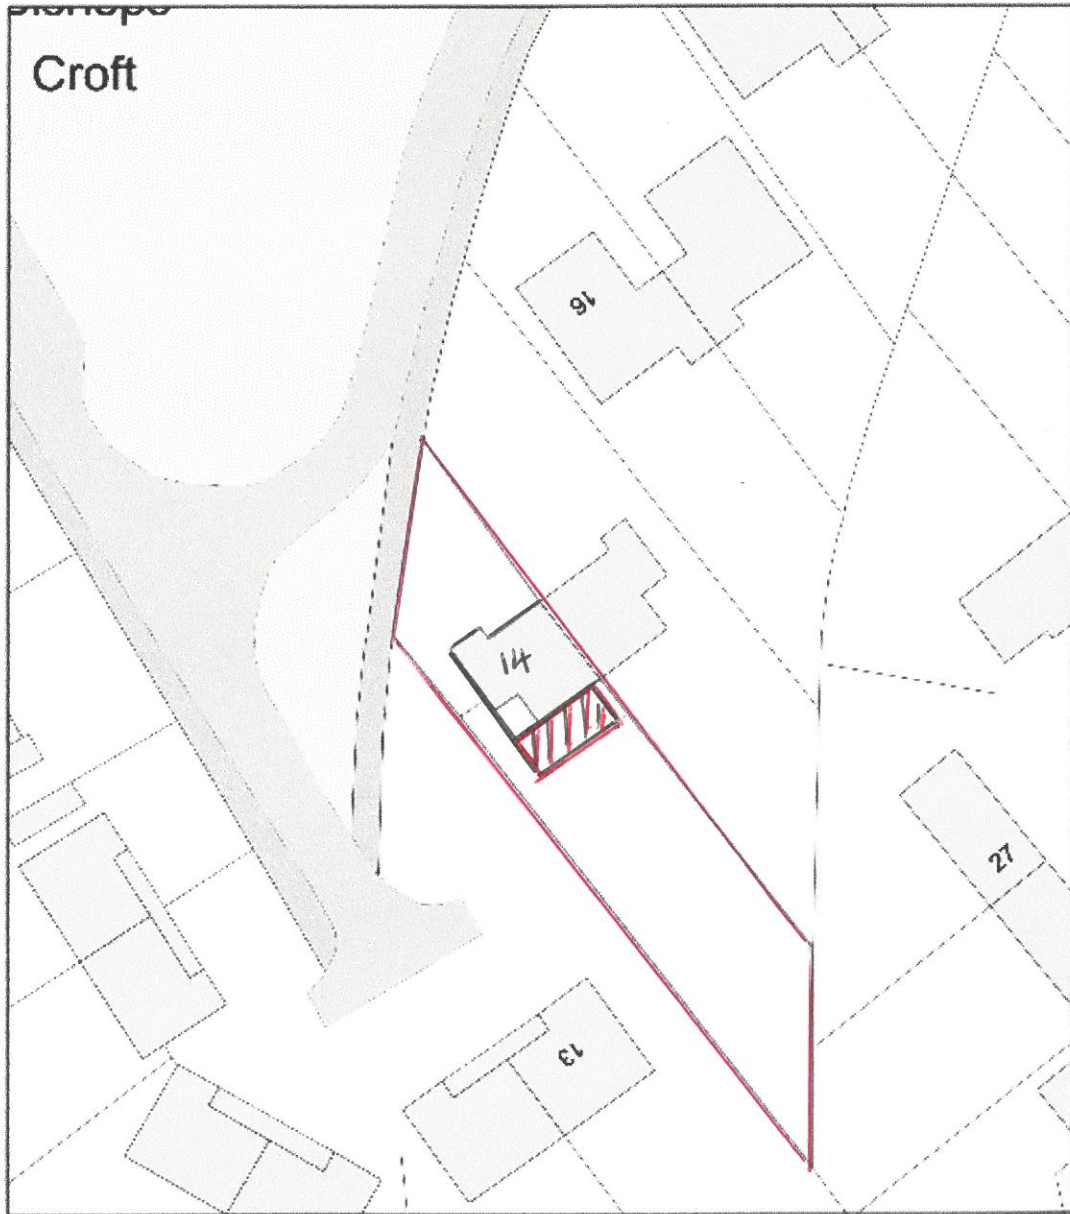

14 bishopscroft

Plan Produced for: Jason Osborne
Date Produced: 16 Mar 2021
Plan Reference Number: TORQM21075190848495
Scale: 1:500 @ A4

© Crown copyright and database rights 2019 OS 100042766

PROPOSED BLOCK PLAN 1:500
Drw NO JDO/002B