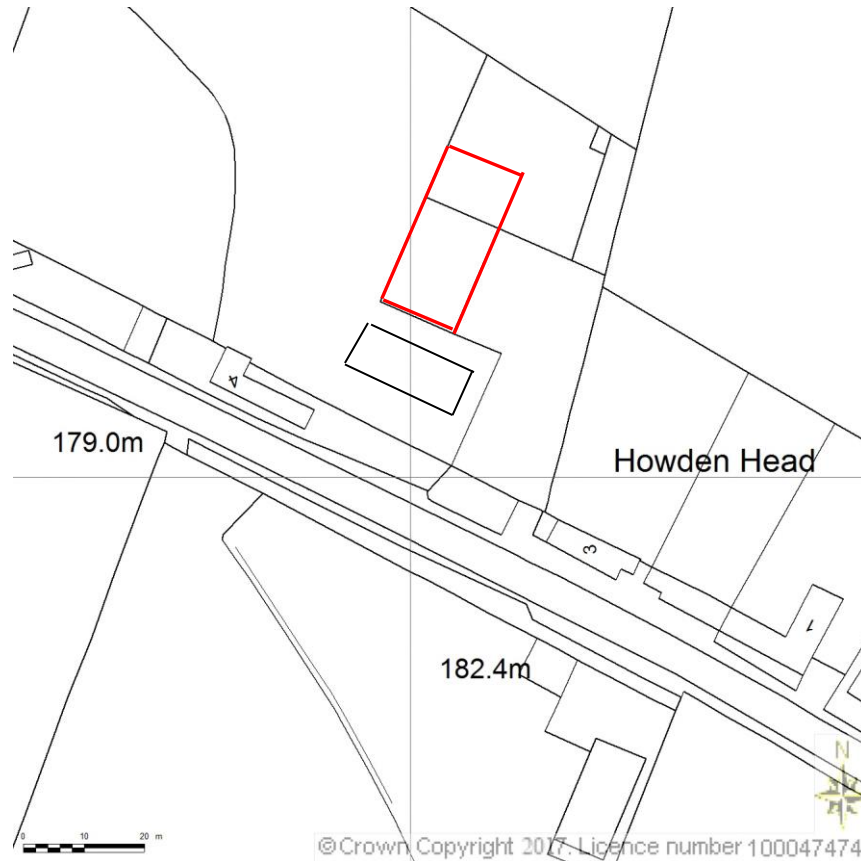

SITE LOCATION PLAN
AREA 2 HA
SCALE 1:1250 on A4
CENTRE COORDINATES: 414305, 534307

Supplied by Streetwise Maps Ltd
www.streetwise.net
Licence No: 100047474