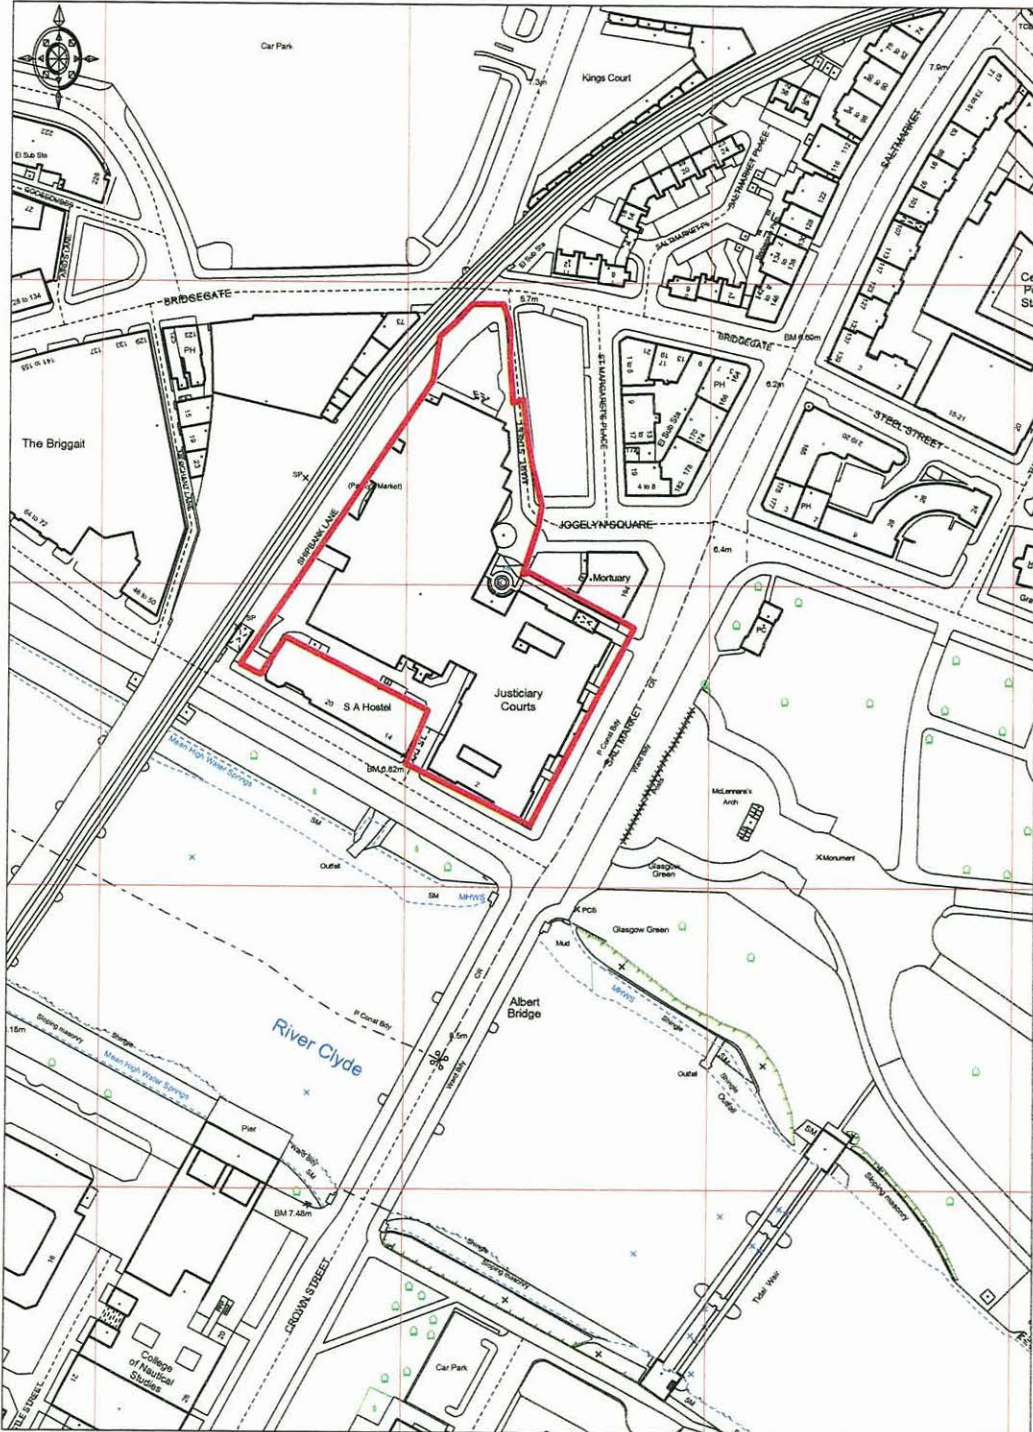

Justiciary Buildings, Saltmarket, Glasgow

Ordnance Survey

© Crown Copyright 2008. All rights reserved. Licence number 100020449. Plotted Scale - 1:2500

1:1250