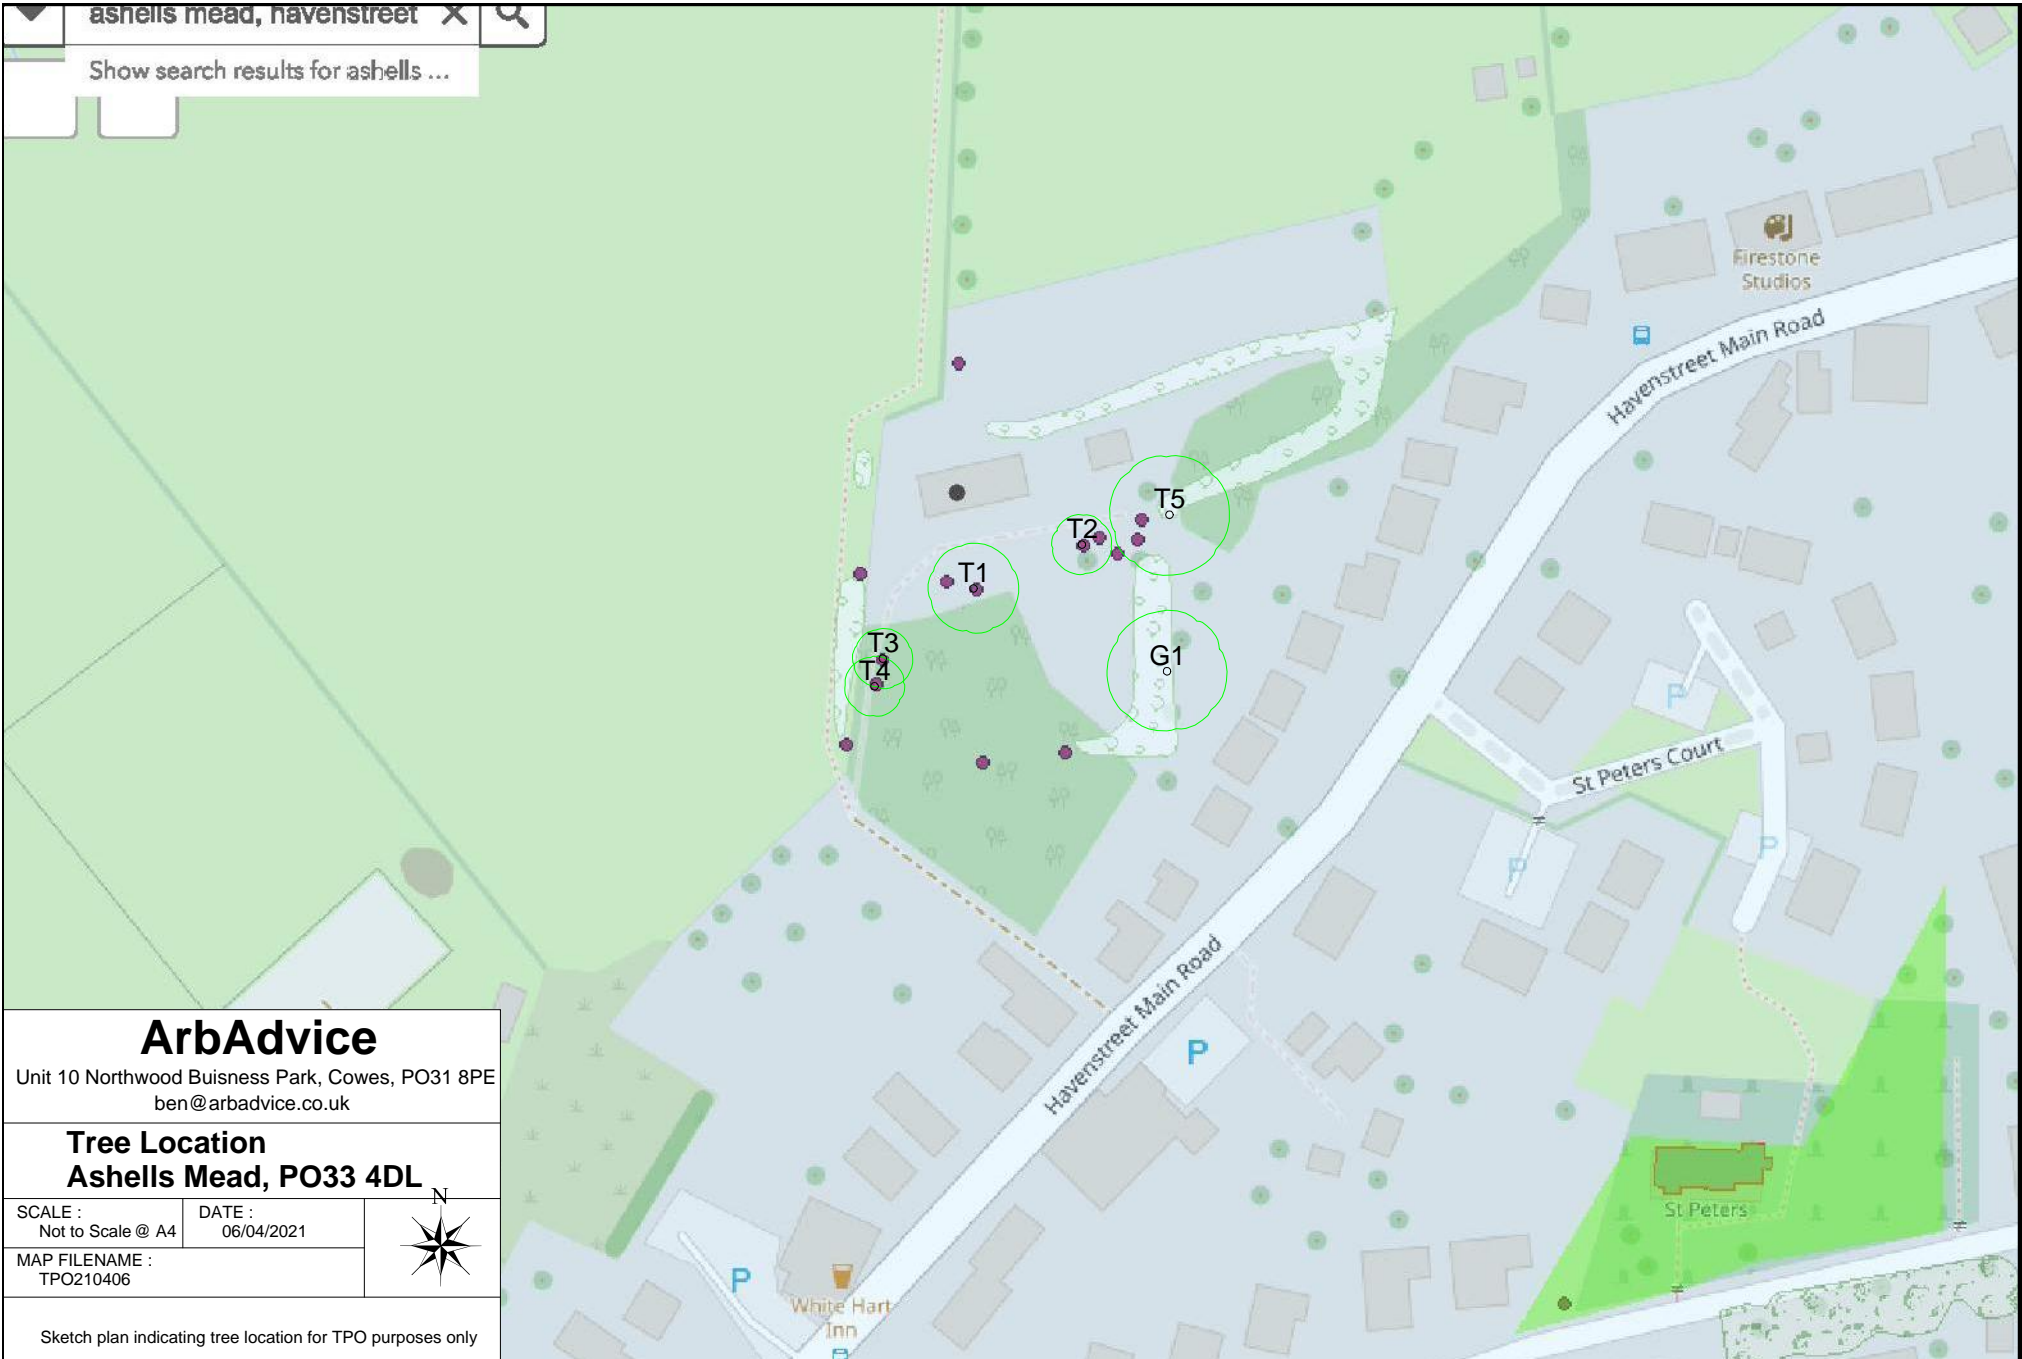

ashells mead, havenstreet

Show search results for ashells ...

ArbAdvice

Unit 10 Northwood Buisness Park, Cowes, PO31 8PE
ben@arbadvice.co.uk

Tree Location Ashells Mead, PO33 4DL

SCALE : Not to Scale @ A4	DATE : 06/04/2021
MAP FILENAME : TPO210406	

Sketch plan indicating tree location for TPO purposes only