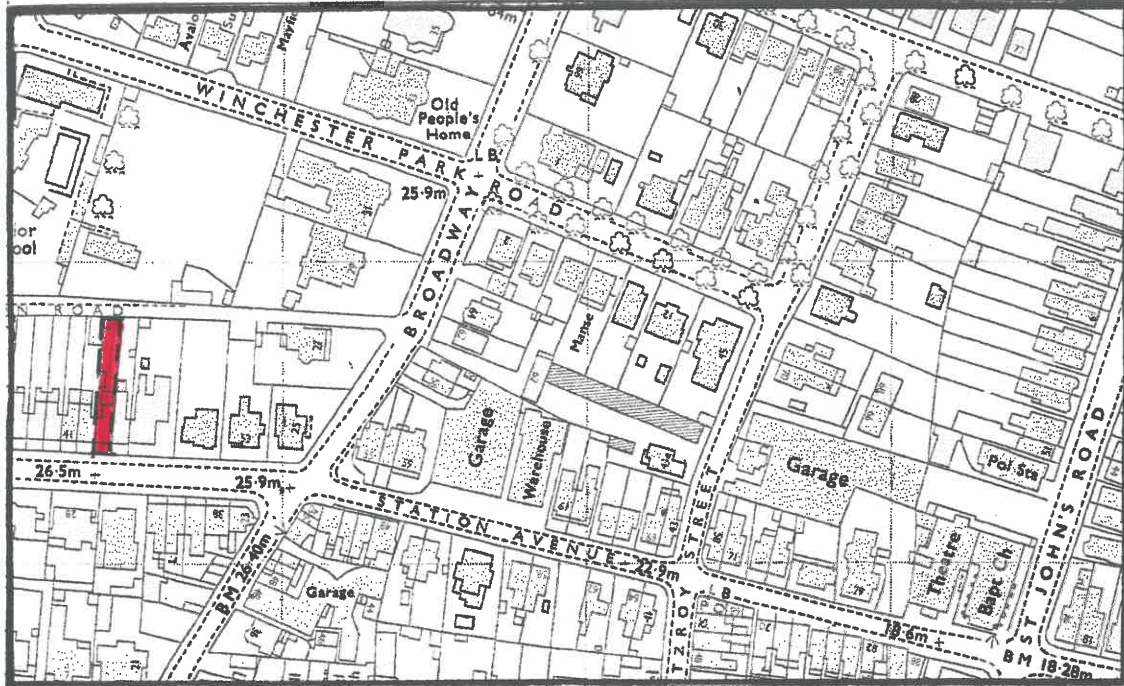

# 45 STATION AVENUE SANDOWN IW

**LOCATION PLAN**

Scale 1:2500

Station Avenue

**BLOCK PLAN**

Scale 1:500