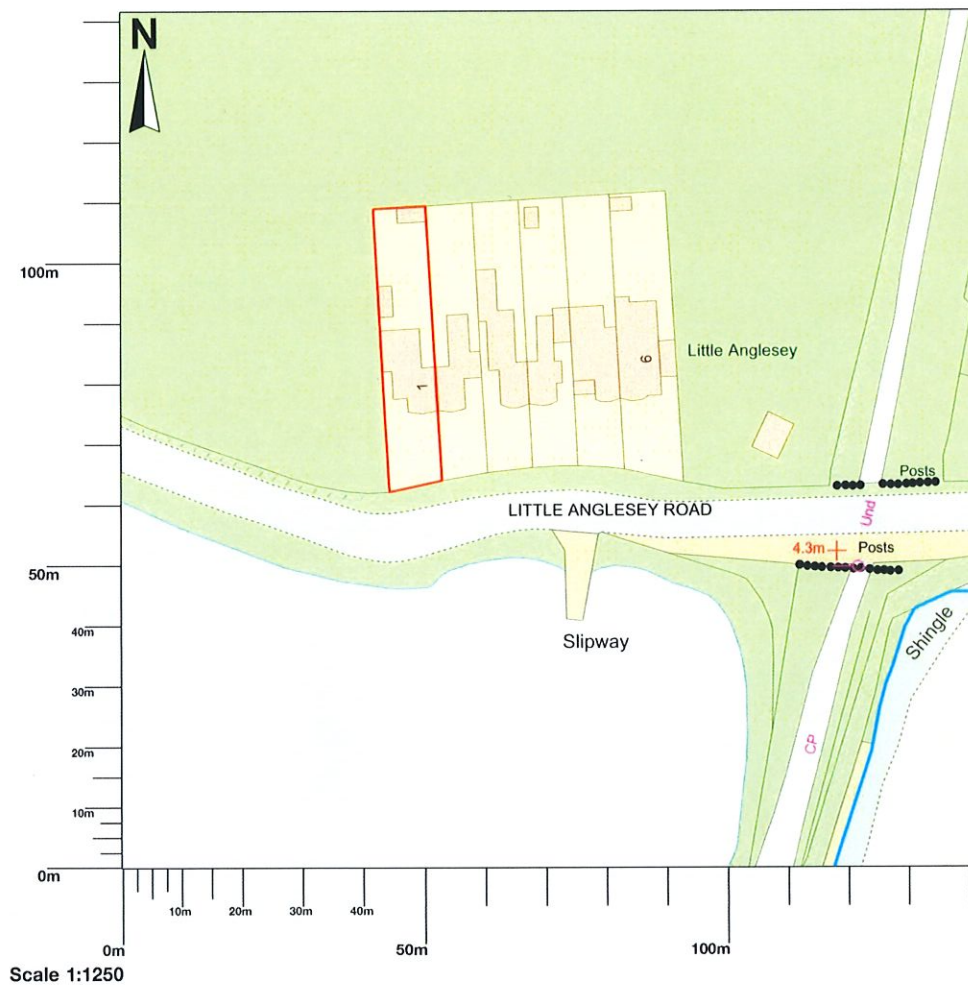

1 Little Anglesey Road, Gosport, PO12 2HS

Map area bounded by: 460579,98700 460721,98842. Produced on 19 March 2021 from the OS National Geographic Database. Reproduction in whole or part is prohibited without the prior permission of Ordnance Survey. © Crown copyright 2021. Supplied by UKPlanningMaps.com a licensed OS partner (100054135). Unique plan reference: p2c/596385/808977