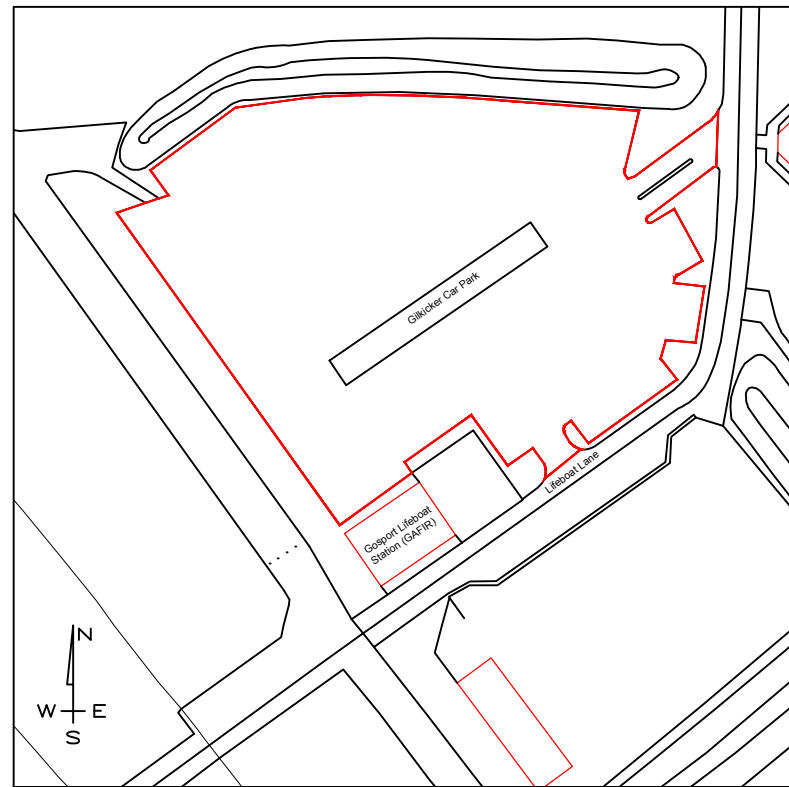

Gilkicker Car Park  
Location Map

Location Plan  
Scale 1:1250 at A3

Site Layout Plan  
Scale 1:500 at A3

**LEGEND:**

- Gosport Borough Council ownership (Extent of Gilkicker Car Park)
- Site of proposed storage container

1:1 @ A3 0 10 20 30 40 mm

Notes	Revision	Description	Checked	Revision Date	Drawn	Designed	Checked	Revision Date	
1. This map is reproduced from Ordnance Survey material with the permission of Ordnance Survey on behalf of the controller of Her Majesty's Stationery Office © Crown copyright. Unauthorised reproduction infringes Crown Copyright and may lead to prosecution or civil proceedings. Ordnance Survey licence 100048957 (2017).	P1	ISSUED FOR PLANNING	JS	06/04/17	JS	JS	JS	06/04/17	
	Project No.		Scale		Project		Sheet		
H-17-0095		AS SHOWN		PROPOSED STORAGE CONTAINER GILKICKER CAR PARK LIFEBOAT LANE, GOSPORT				SITE LOCATION & LAYOUT PLANS	
Drawing No.		Sheet No.		Revision					
101		1		P1					