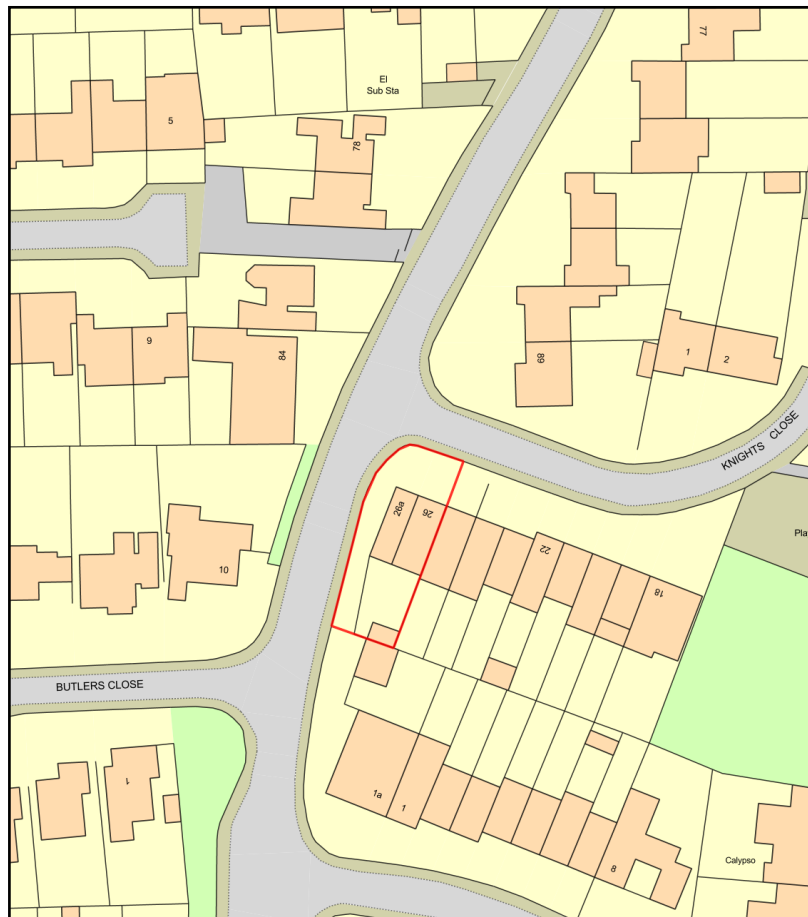

26 Knights Close Boundary Location Plan

Plan Produced for: Kathleen Moir
Date Produced: 23 Mar 2021
Plan Reference Number: TQRQM21082213116878
Scale: 1:1250 @ A4