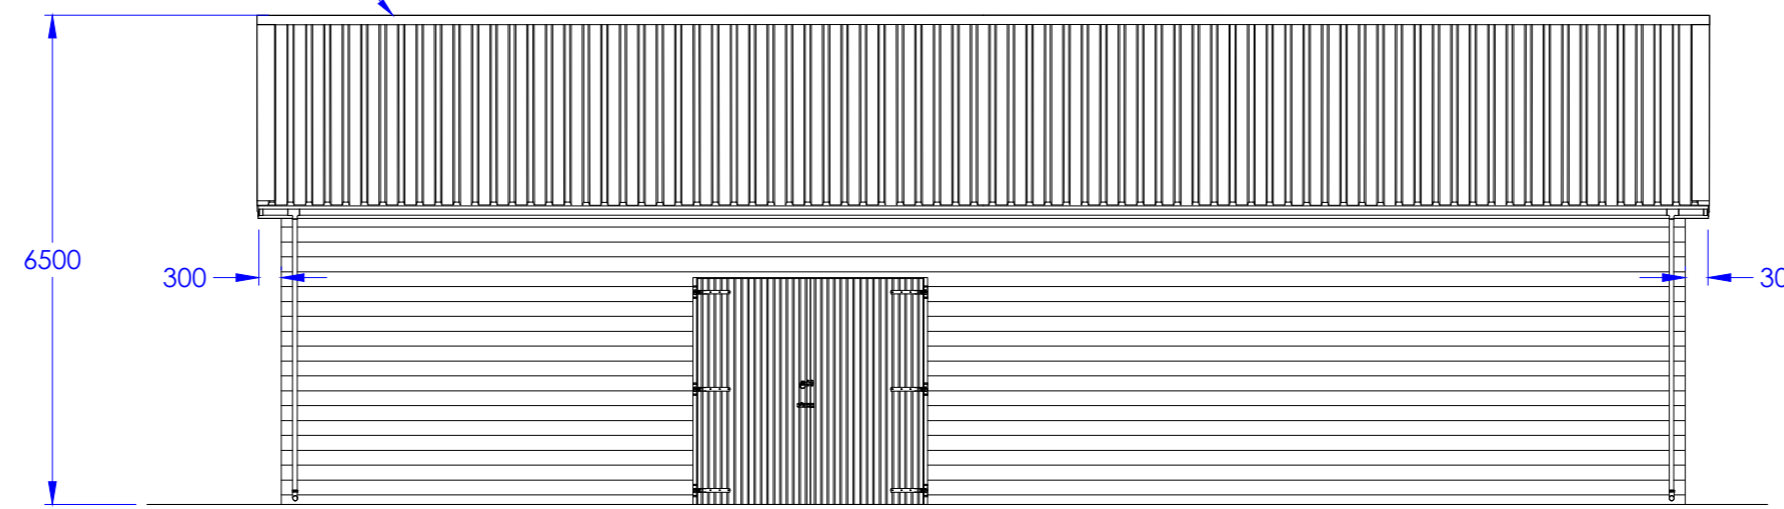

Left Hand Elevation

3 no. Pairs of 3000 x 3000mm
Timber Clad Double Doors.

Front Elevation

Right Hand Elevation

Rear Elevation