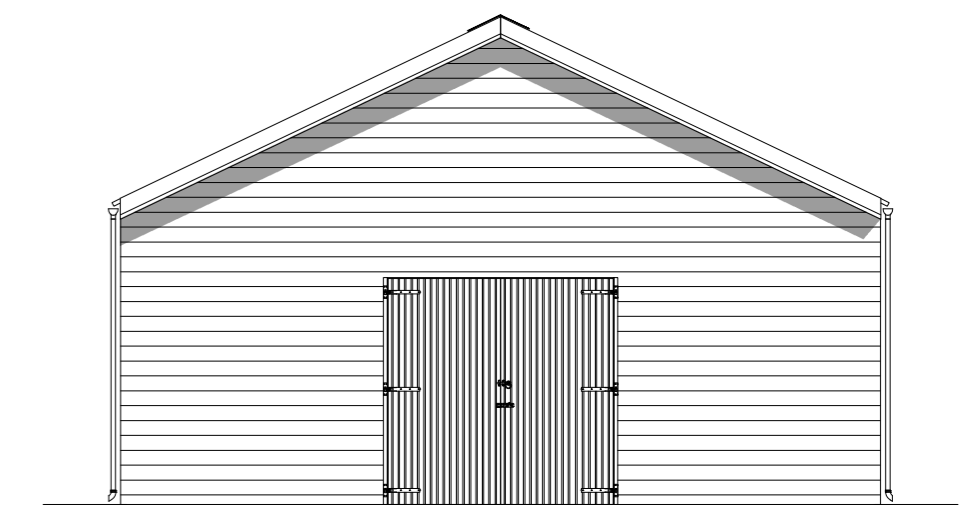

Left Hand Elevation

3 no. Pairs of 3000 x 3000mm
Timber Clad Double Doors.

Front Elevation

Right Hand Elevation

Rear Elevation