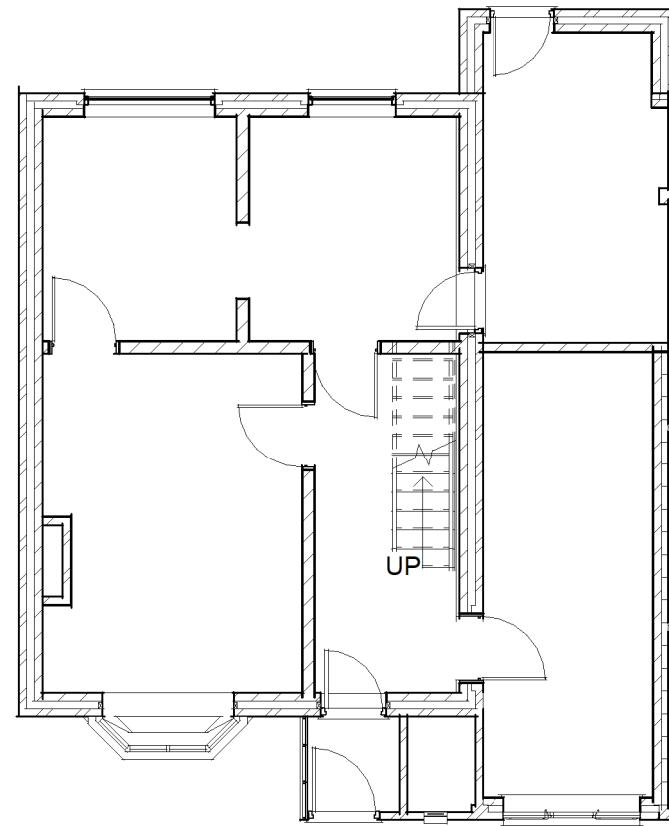

**1** 0.1 Extg Grd floor level  
1 : 100

**2** 0.2 Proposed Grd floor level  
1 : 100

Scale Bar

**3** 1.1 Extg 1st Floor level  
1 : 100

**4** 1.2 Proposed 1st Floor level  
1 : 100

Email - [office@rjwishart.co.uk](mailto:office@rjwishart.co.uk)  
 Mobile - 07973228656  
 Website - [www.nbarchitectural.co.uk](http://www.nbarchitectural.co.uk)

Project Extension over garage	Client: Mr & Mrs Chimes 98 Rea Valley Drive Northfield Birmingham B31 3XQ
Existing & Proposed Plans	A3 SCALE 1 : 100
	DATE 11/2/2021
DWG No - A101	REV.