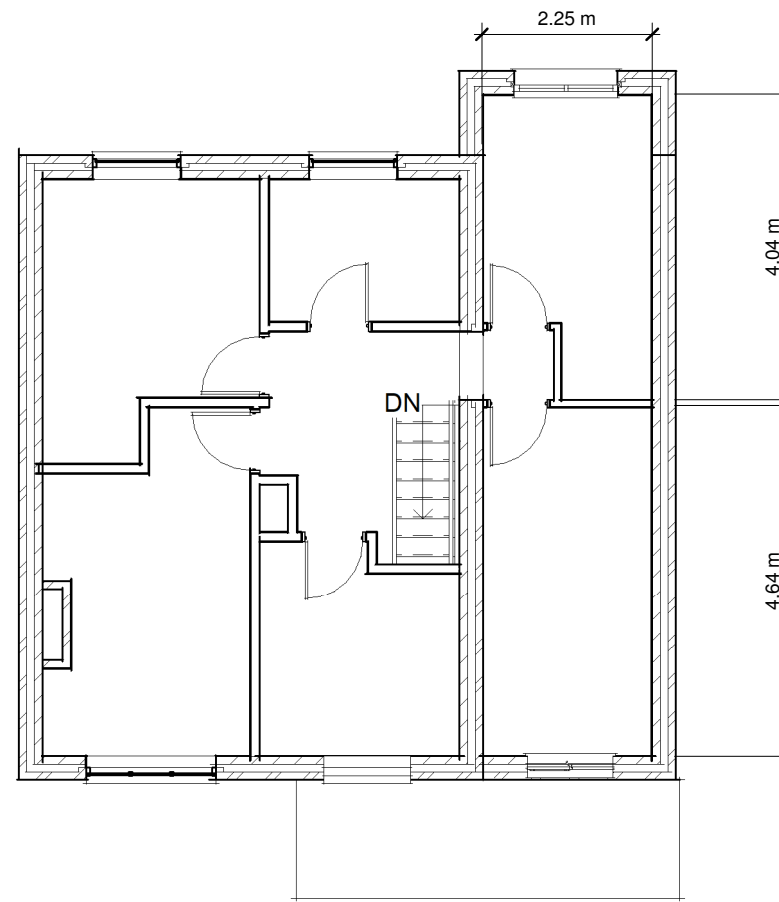

**1** 0.1 Extg Grd floor level  
1 : 100

**2** 0.2 Proposed Grd floor level  
1 : 100

Scale Bar

**3** 1.1 Extg 1st Floor level  
1 : 100

**4** 1.2 Proposed 1st Floor level  
1 : 100

Email - [office@rjwishart.co.uk](mailto:office@rjwishart.co.uk)  
 Mobile - 07973228656  
 Website - [www.nbarchitectural.co.uk](http://www.nbarchitectural.co.uk)

Project Extension over garage	Client: Mr & Mrs Chimes 98 Rea Valley Drive Northfield Birmingham B31 3XQ
Existing & Proposed Plans	A3 SCALE 1 : 100
	DATE 11/2/2021
DWG No - A101	REV.