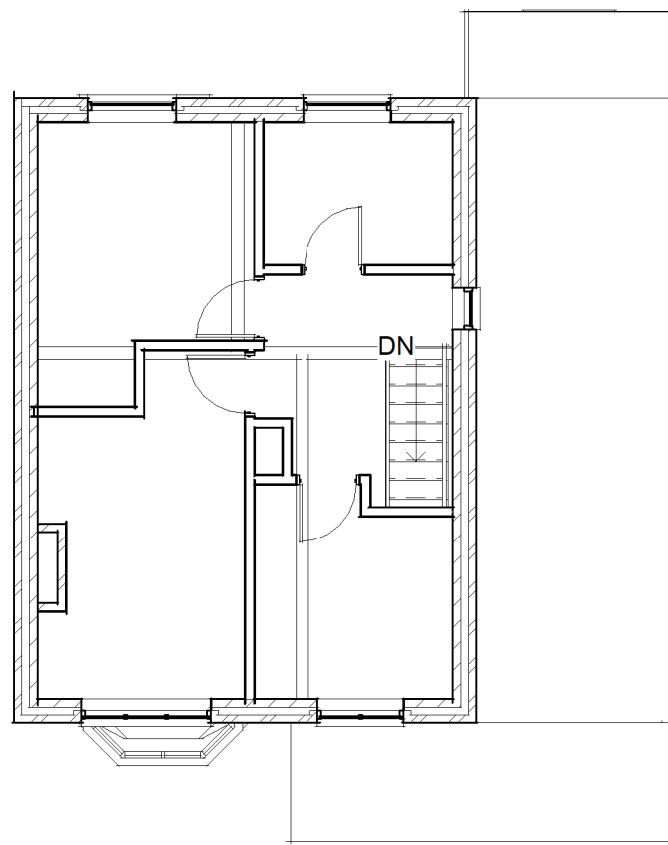

**1** 0.1 Extg Grd floor level  
1 : 100

**2** 0.2 Proposed Grd floor level  
1 : 100

Scale Bar

**3** 1.1 Extg 1st Floor level  
1 : 100

**4** 1.2 Proposed 1st Floor level  
1 : 100

Email - [office@rjwishart.co.uk](mailto:office@rjwishart.co.uk)  
 Mobile - 07973228656  
 Website - [www.nbarchitectural.co.uk](http://www.nbarchitectural.co.uk)

Project Extension over garage	Client: Mr & Mrs Chimes 98 Rea Valley Drive Northfield Birmingham B31 3XQ
Existing & Proposed Plans	A3 SCALE 1 : 100
	DATE 11/2/2021
DWG No - A101	REV.