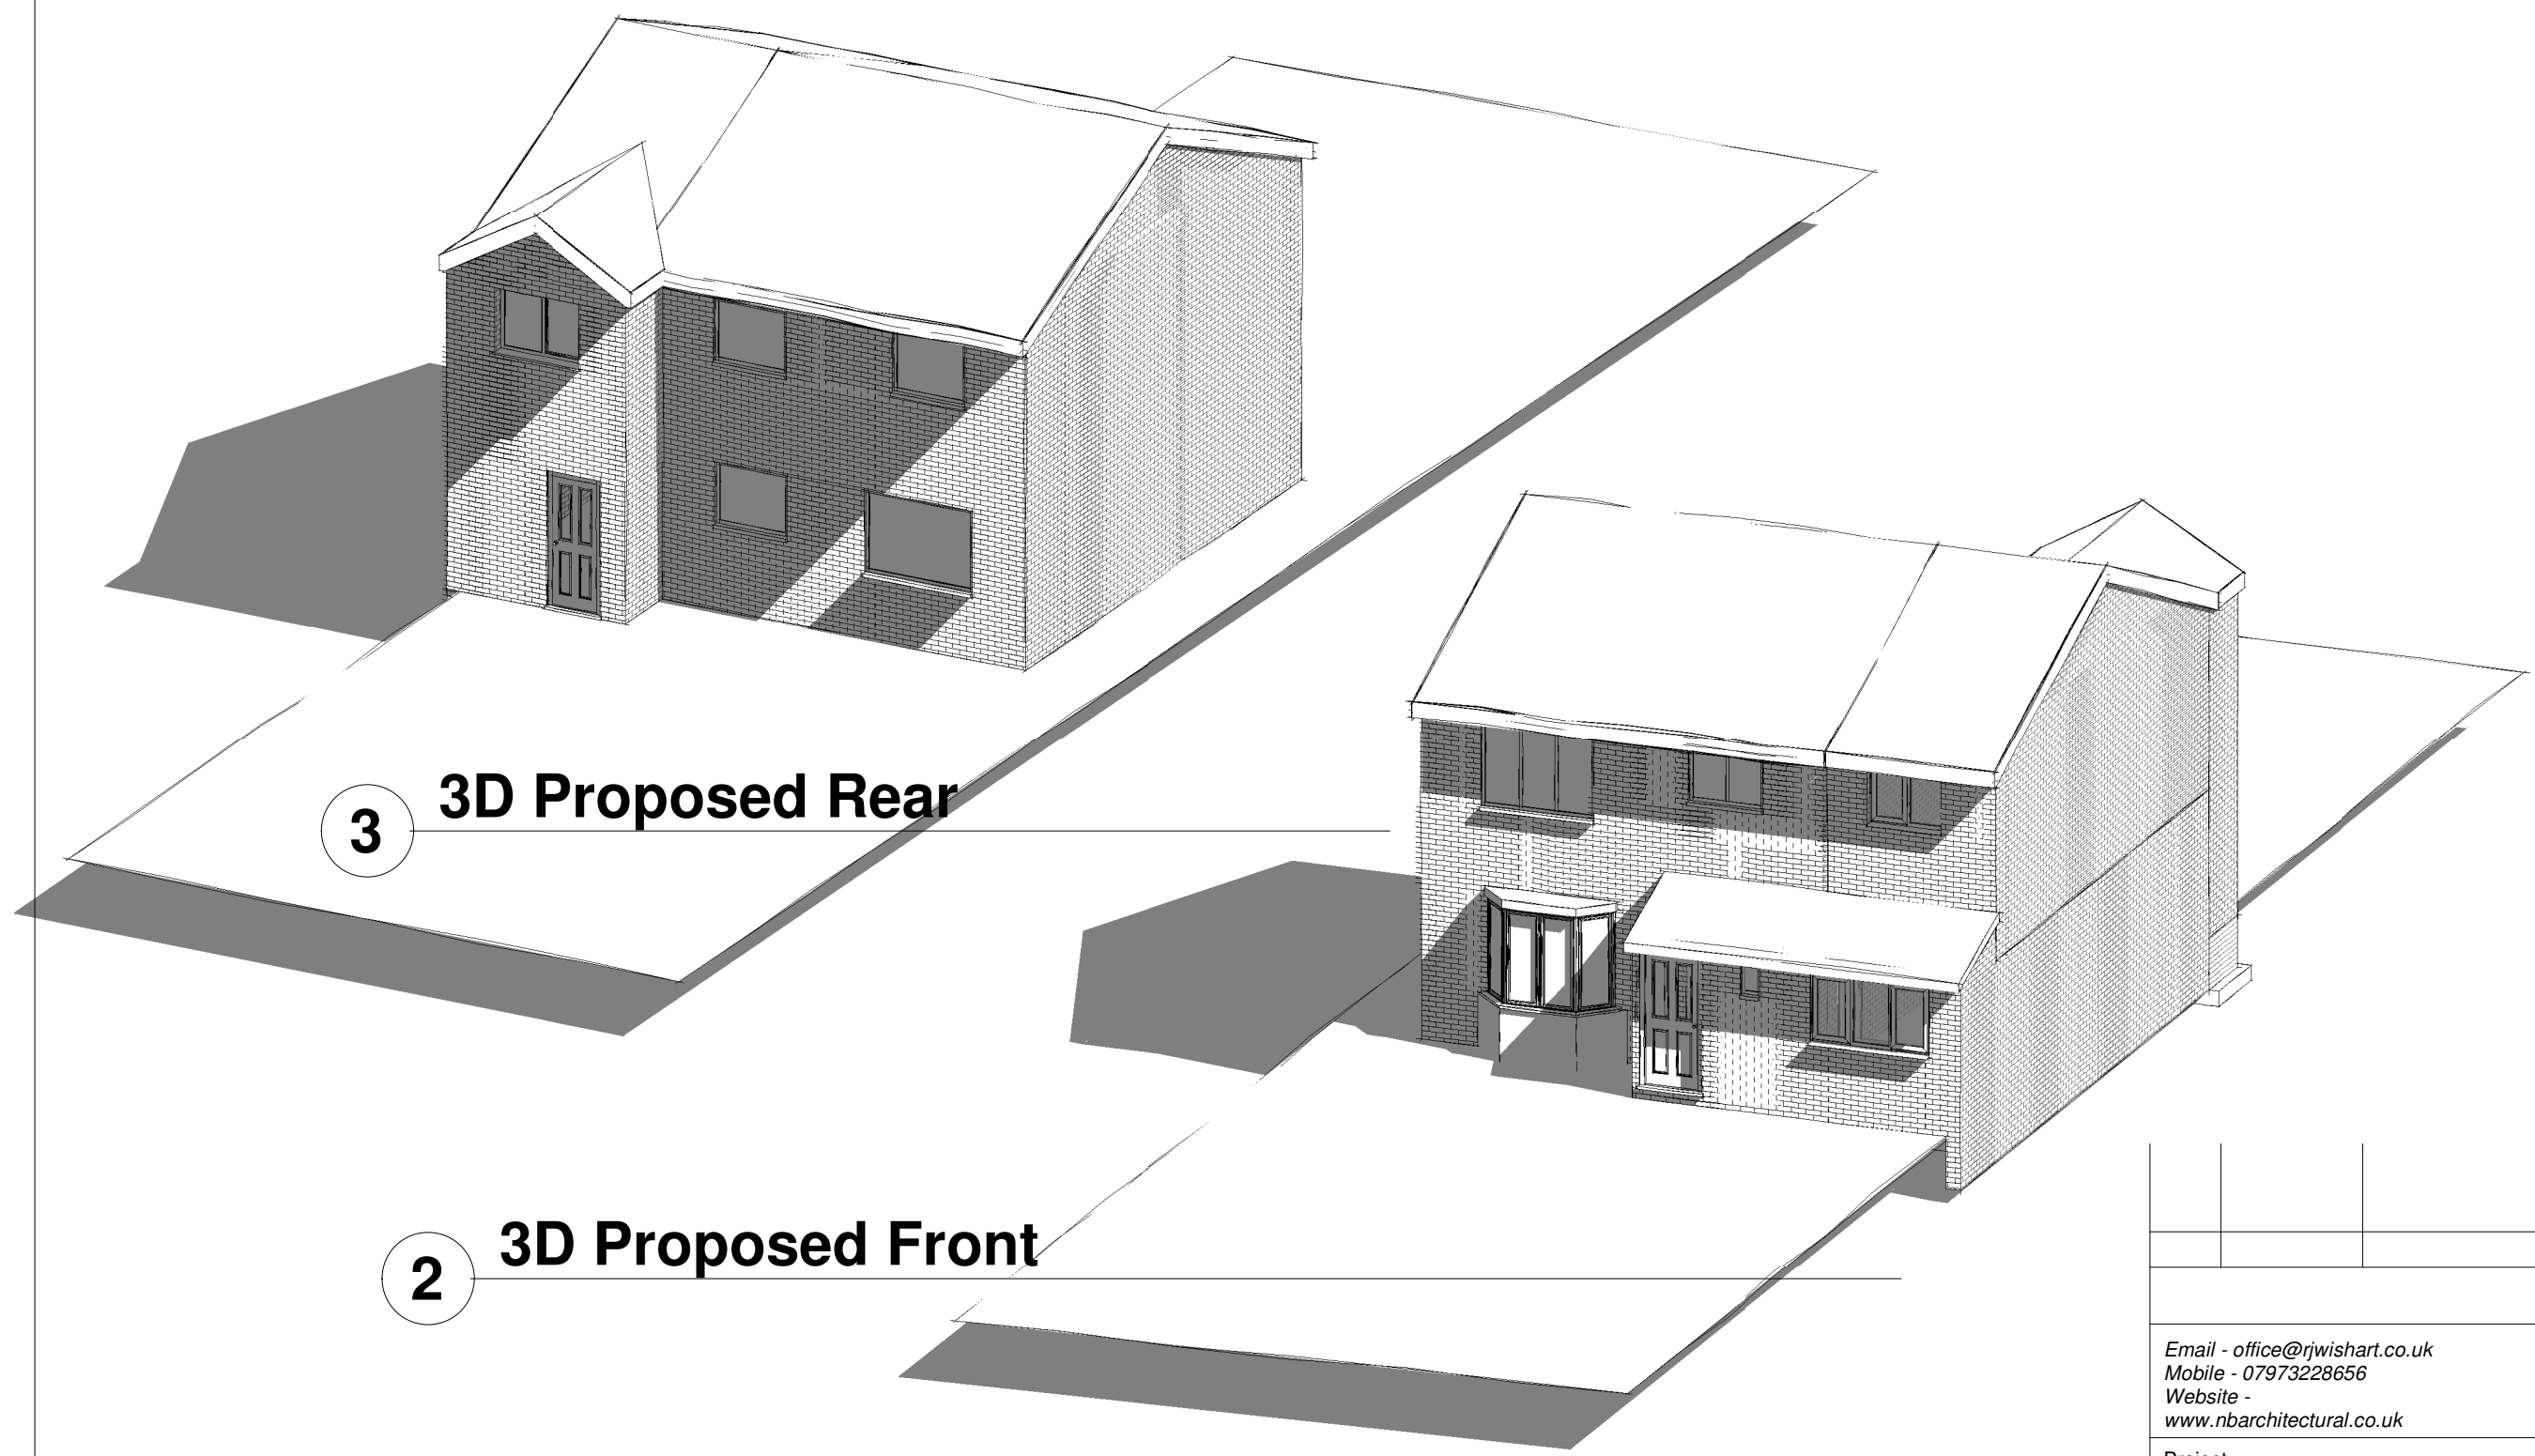

3 3D Proposed Rear

2 3D Proposed Front

Email - office@rjwishart.co.uk Mobile - 07973228656 Website - www.nbarchitectural.co.uk		
Project Extension over garage		
External views		Client: Mr & Mrs Chimes 98 Rea Valley Drive Northfield Birmingham B31 3XQ
		A3 SCALE
		DATE 02/11/21
DWG No - A104		REV.