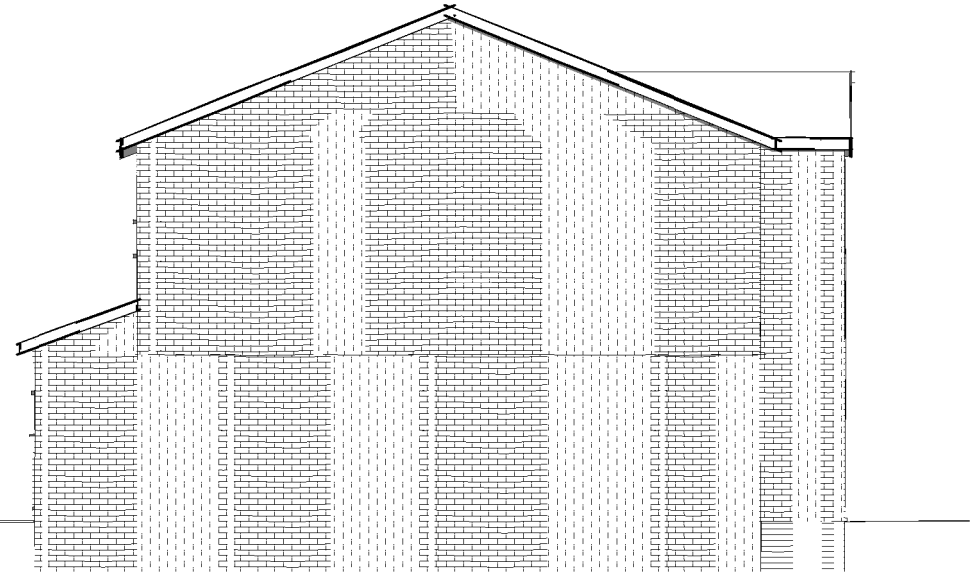

1 Proposed Front Elevation
1 : 100

2 Proposed Side Elevation (east)
1 : 100

Scale Bar

3 Proposed Side Elevation (west)
1 : 100

4 Proposed Rear Elevation
1 : 100

Email - office@rjwishart.co.uk
Mobile - 07973228656
Website - www.nbarchitectural.co.uk

Project Extension over garage	Client: Mr & Mrs Chimes 98 Rea Valley Drive Northfield Birmingham B31 3XQ
Proposed Elevations	A3 SCALE 1 : 100
	DATE 20/3/2021
DWG No - A103	REV.