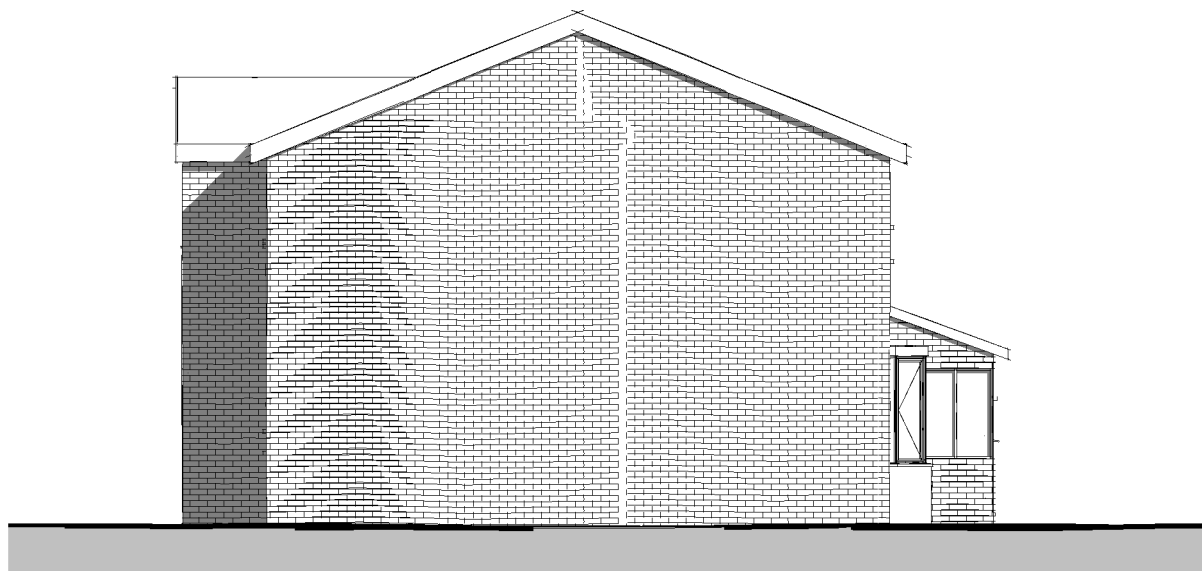

1 Proposed Front Elevation
1 : 100

2 Proposed Side Elevation (east)
1 : 100

Scale Bar

3 Proposed Side Elevation (west)
1 : 100

4 Proposed Rear Elevation
1 : 100

Email - office@rjwishart.co.uk
Mobile - 07973228656
Website - www.nbarchitectural.co.uk

Project Extension over garage	Client: Mr & Mrs Chimes 98 Rea Valley Drive Northfield Birmingham B31 3XQ
Proposed Elevations	A3 SCALE 1 : 100
	DATE 20/3/2021
DWG No - A103	REV.