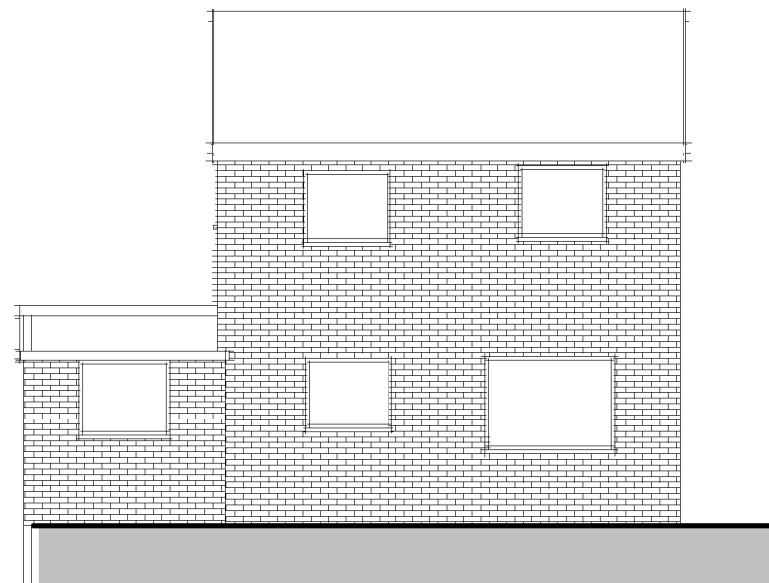

1 Extg Front Elevation
1 : 100

4 Extg Side Elevation (west)
1 : 100

Scale Bar

3 Extg Side Elevation (east)
1 : 100

2 Extg Rear Elevation
1 : 100

Email - office@rjwishart.co.uk
Mobile - 07973228656
Website - www.nbarchitectural.co.uk

Project Extension over garage	Client: Mr & Mrs Chimes 98 Rea Valley Drive Northfield Birmingham B31 3XQ
Extg Elevations	A3 SCALE 1 : 100
	DATE 11/2/2021
DWG No - A102	REV.