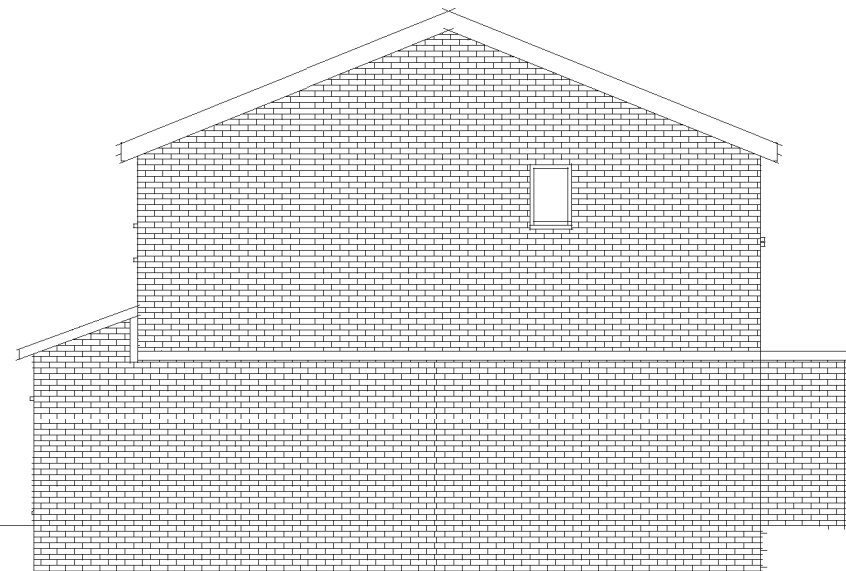

1 Extg Front Elevation
1 : 100

4 Extg Side Elevation (west)
1 : 100

Scale Bar

3 Extg Side Elevation (east)
1 : 100

2 Extg Rear Elevation
1 : 100

Email - office@rjwishart.co.uk
Mobile - 07973228656
Website - www.nbarchitectural.co.uk

Project Extension over garage	Client: Mr & Mrs Chimes 98 Rea Valley Drive Northfield Birmingham B31 3XQ
Extg Elevations	A3 SCALE 1 : 100
	DATE 11/2/2021
DWG No - A102	REV.