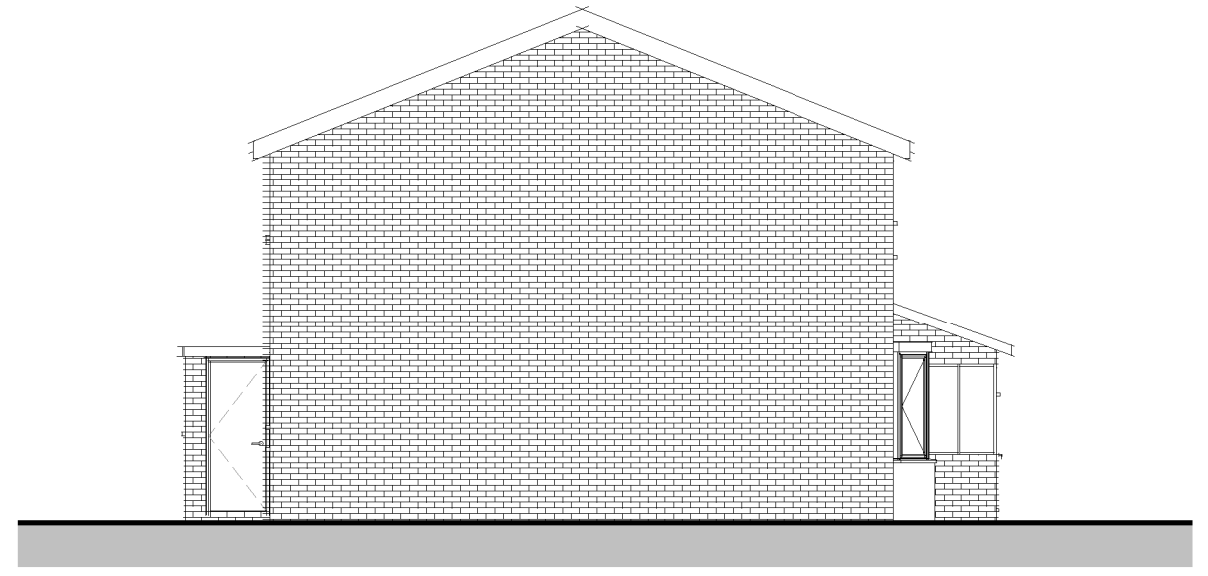

1 Extg Front Elevation
1 : 100

4 Extg Side Elevation (west)
1 : 100

Scale Bar

3 Extg Side Elevation (east)
1 : 100

2 Extg Rear Elevation
1 : 100

Email - office@rjwishart.co.uk
Mobile - 07973228656
Website - www.nbarchitectural.co.uk

Project Extension over garage	Client: Mr & Mrs Chimes 98 Rea Valley Drive Northfield Birmingham B31 3XQ
Extg Elevations	A3 SCALE 1 : 100
	DATE 11/2/2021
DWG No - A102	REV.