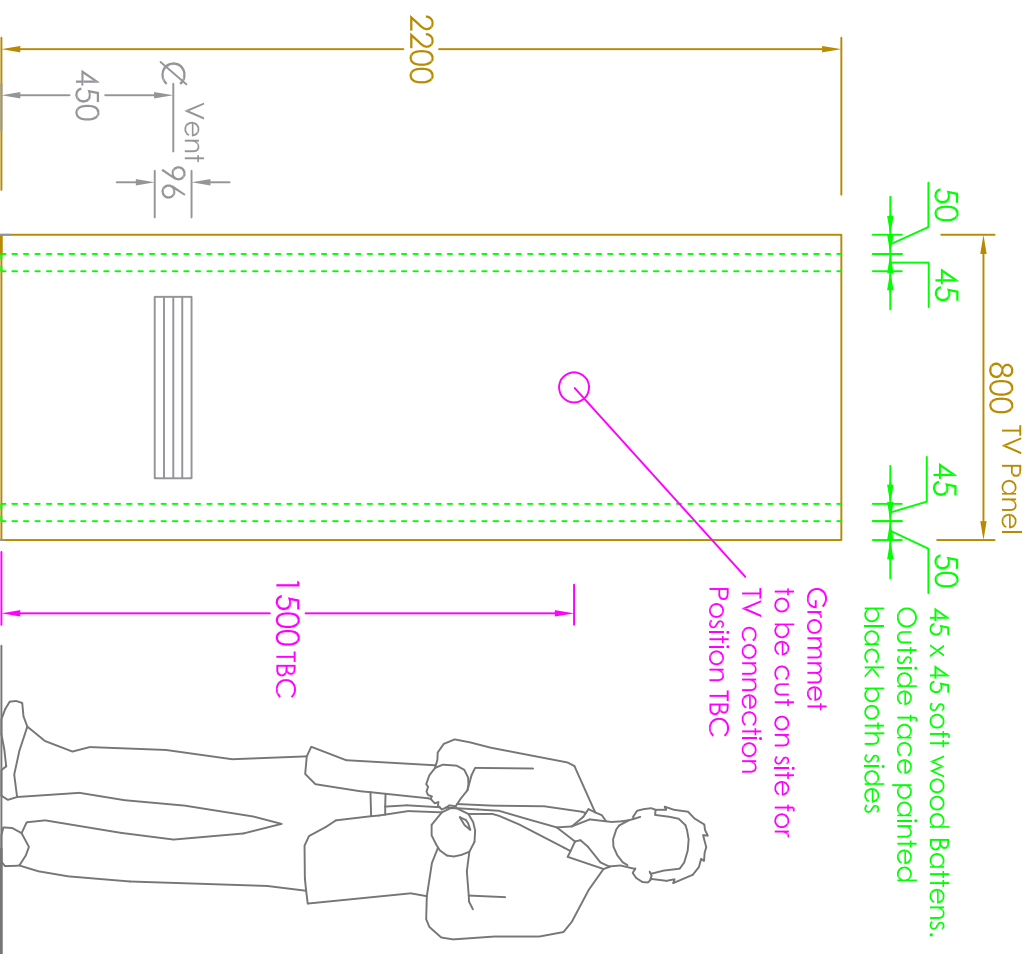

Designed by: MS Checked by: JBF Project: 1922

Drawing name:
TV Panel Design detail

Drawing reference: 033_FG Revision -

Date	Scale	Drawing Status: P
04/02/21	@A3 1:20	

Filename:
022_FG - TV panel design detail

Revision: Description: Date:

TV Panel Elevation
Scale @A3 1:20

TV Panel Section
Scale @A3 1:20

TV Panel Plan View
Scale @A3 1:20

Do not scale from this drawing. All dimensions to be verified on site prior to the commencement of any work or the production of any shop drawing.