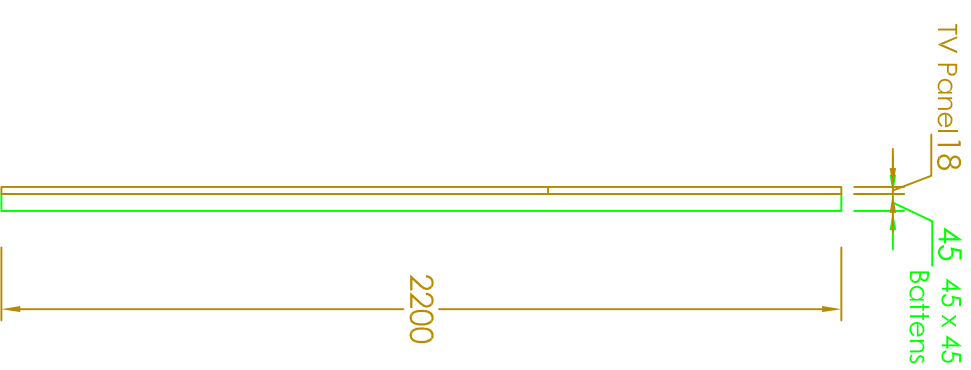

Designed by: MS Checked by: JBF Project: 1922

Drawing name:
TV Panel Design detail

Drawing reference: 033_FG Revision -

Date	Scale	Drawing Status: P
04/02/21	@A3 1:20	

Filename:
022_FG - TV panel design detail

Revision: Description: Date:

TV Panel Elevation
Scale @A3 1:20

TV Panel Section
Scale @A3 1:20

TV Panel Plan View
Scale @A3 1:20

Do not scale from this drawing. All dimensions to be verified on site prior to the commencement of any work or the production of any shop drawing.