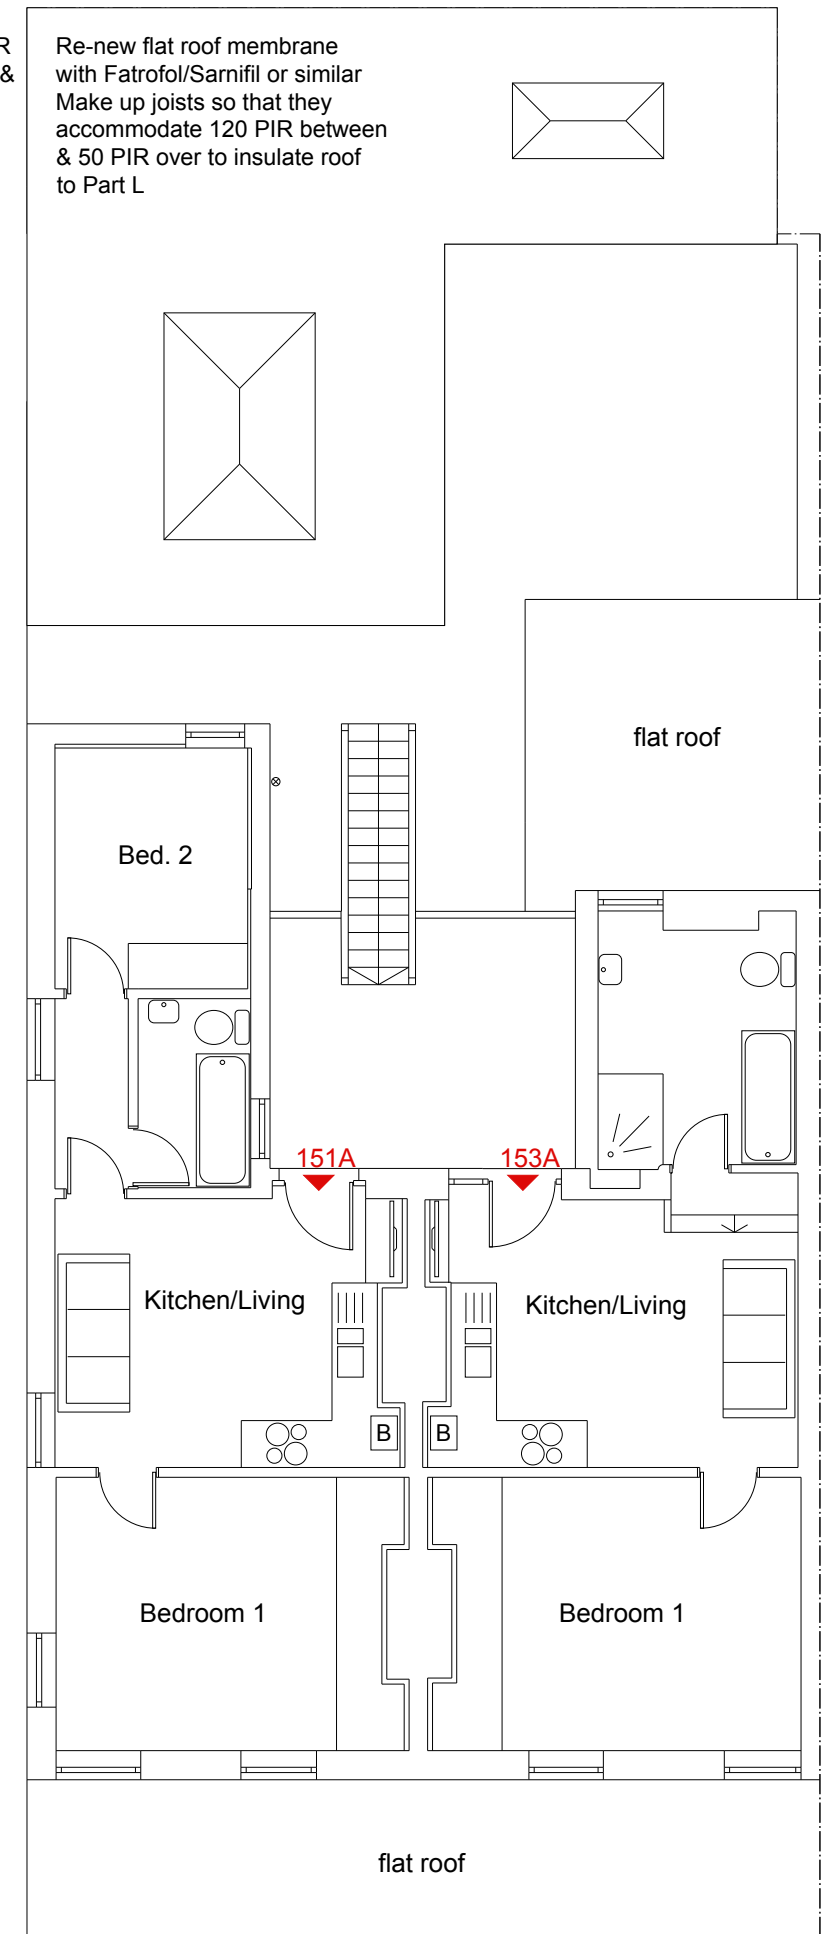

Ground Floor

line walls with min. 50 PIR with breather membrane & 12.5 PB with skim, white emulsion finish

Re-trim roof for lantern support, tbc by structural engineer

First Floor

Claire Curneen
151-153 Carlisle Street
Cardiff
CF24 2PD

Studio Roof Renovation

10th March, 2021

Dimensions in MM Scale: 1:100 Size: A3

Contractor to set out and take site dimensions

SCALE FROM THIS DRAWING FOR PLANNING PURPOSES ONLY

Drawings: Laurence Clarke

Tel: 02920 627 667

North West (rear)

North East (side/section)

2 no. Skypod Roof Lanterns
or similar
2000 x 3000 &
1000 x 2000
(see spec. above)