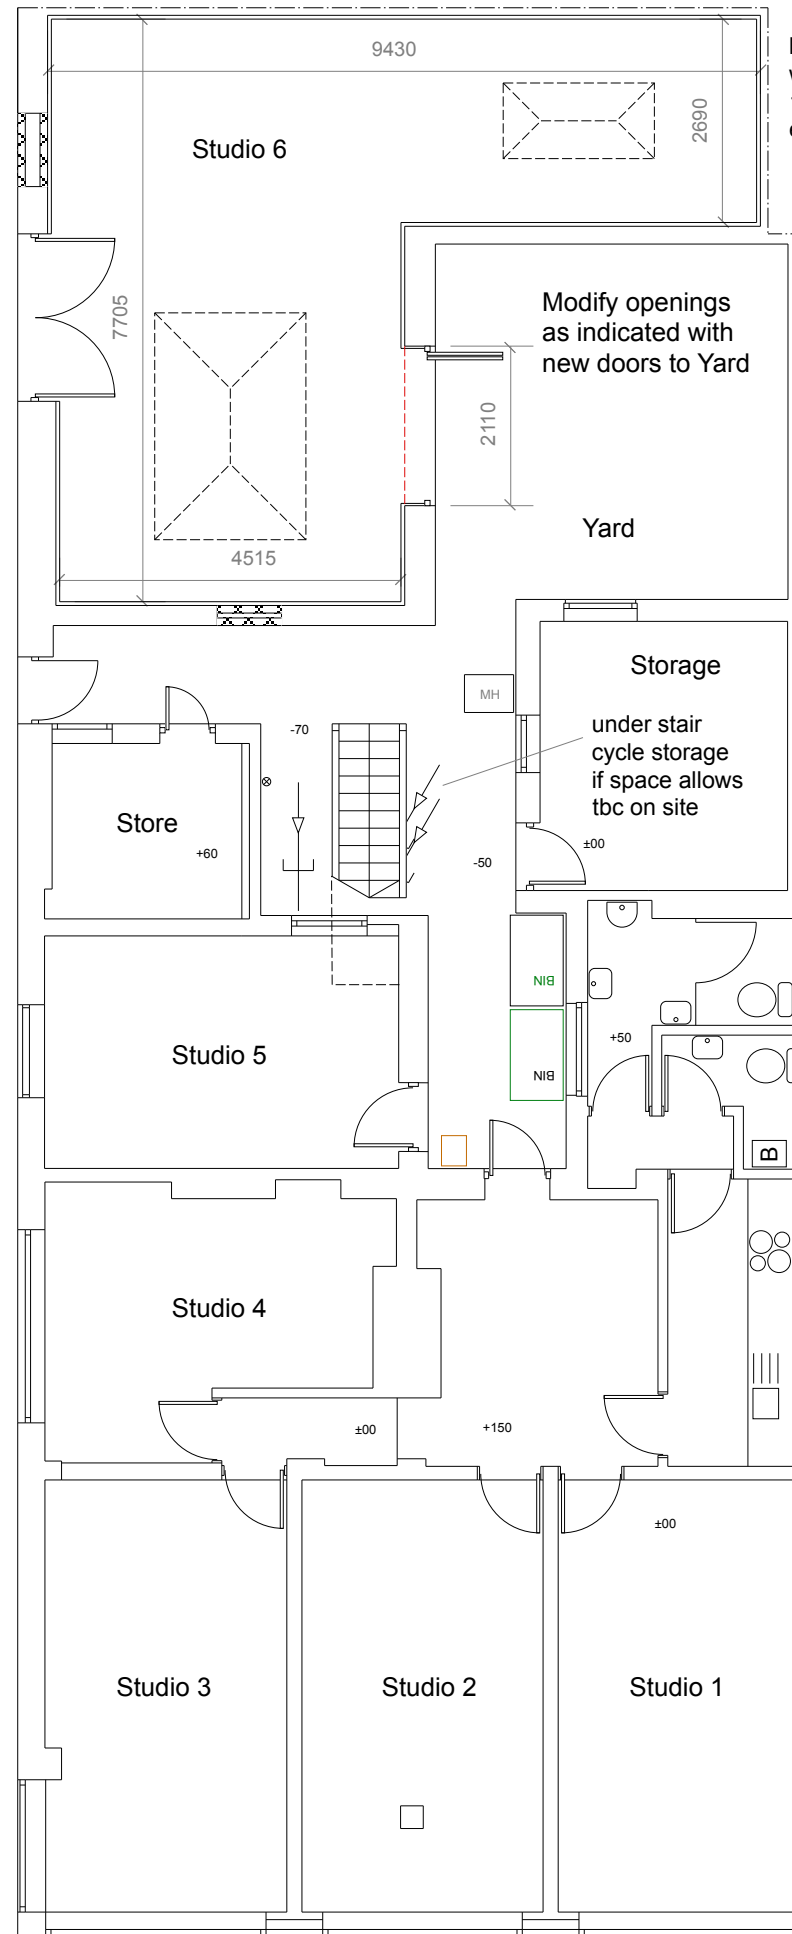

Plans (proposed)
Dwg. No: PDCS151321-418

Structural Specifications to be confirmed with Structural Engineer

Build Over Sewer Agreement tba if necessary following confirmation sewer/drain locations

Party Wall Notices to be served where necessary in line with statutory guidelines & timescales

Ground Floor