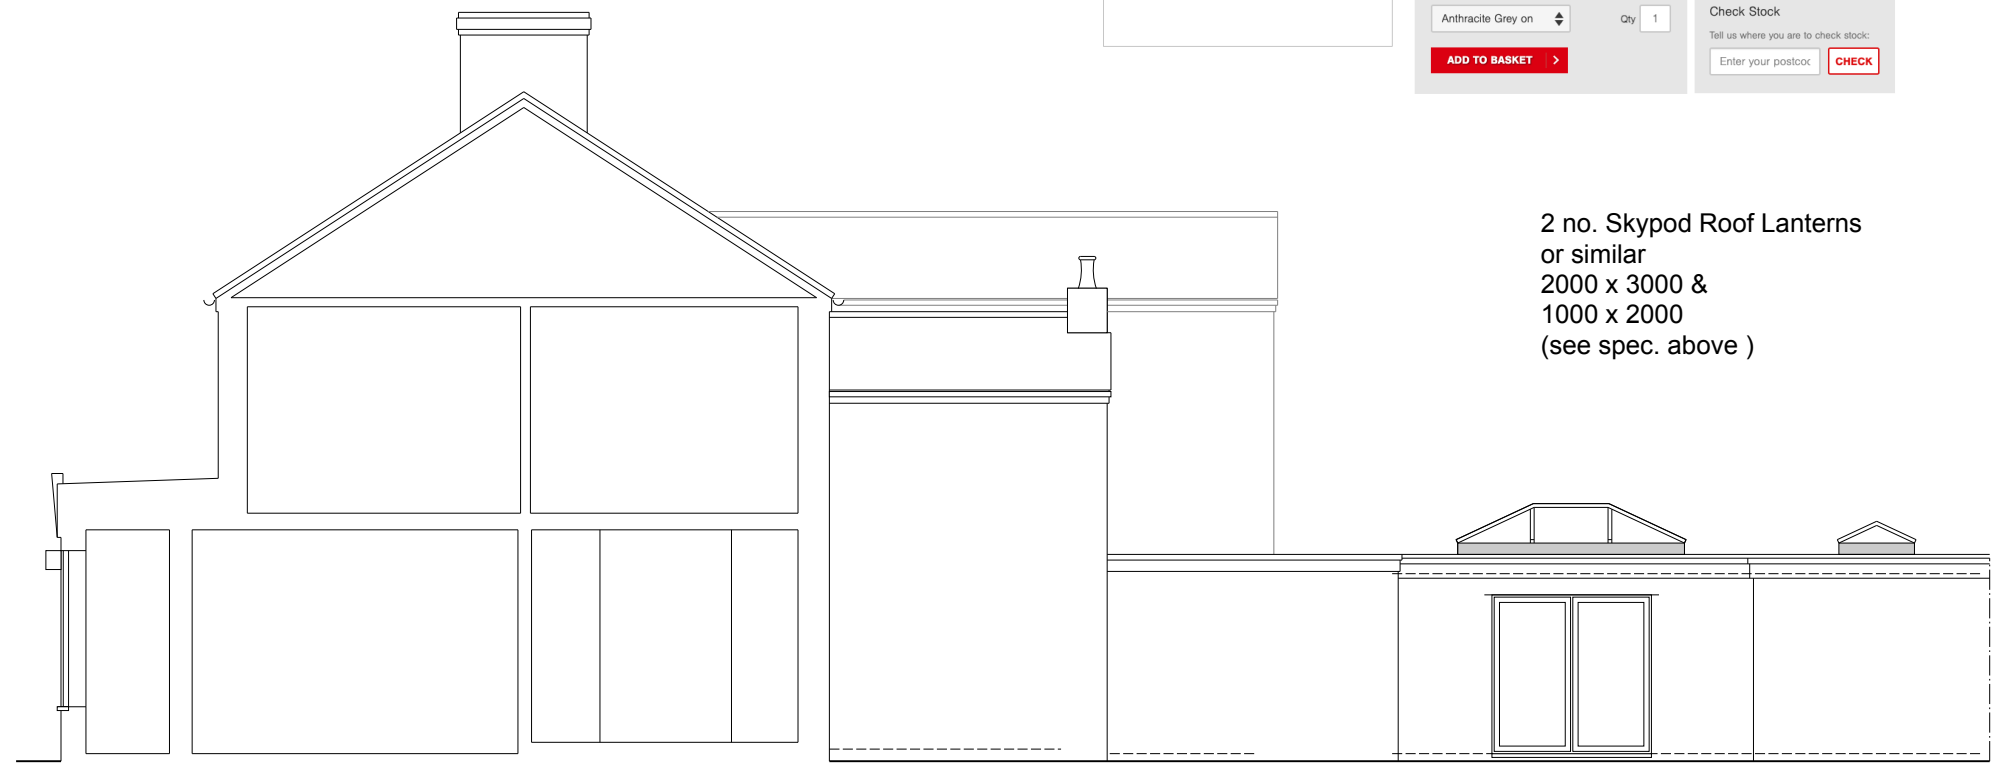

Mob: 07970 86 22 81

info@plan-itdesigner.co.uk

Eurocell Skypod Roof Lantern - 2m x 3m - White
SKU: SKYPOD16
£1,928.48 (Exl. VAT: £1,607.07)
0 Reviews ★★★★★
• 3000mm length
• 2000mm width
• 10-year guarantee
• Free delivery within 7 days
Learn more
White City 1 Check Stock
Tell us where you are to check stock:
Enter your postcode CHECK
ADD TO BASKET

Skypod Roof Lantern - 1m x 2m - Anthracite Grey on Anthracite G...
SKU: SKYPOD10
£1,373.28 (Exl. VAT: £1,144.40)
0 Reviews ★★★★★
• 2000mm length
• 1000mm width
• 10-year guarantee
• Free delivery within 7 days
Learn more
Anthracite Grey on City 1 Check Stock
Tell us where you are to check stock:
Enter your postcode CHECK
ADD TO BASKET

North West (rear)

North East (side/section)

2 no. Skypod Roof Lanterns
or similar
2000 x 3000 &
1000 x 2000
(see spec. above)